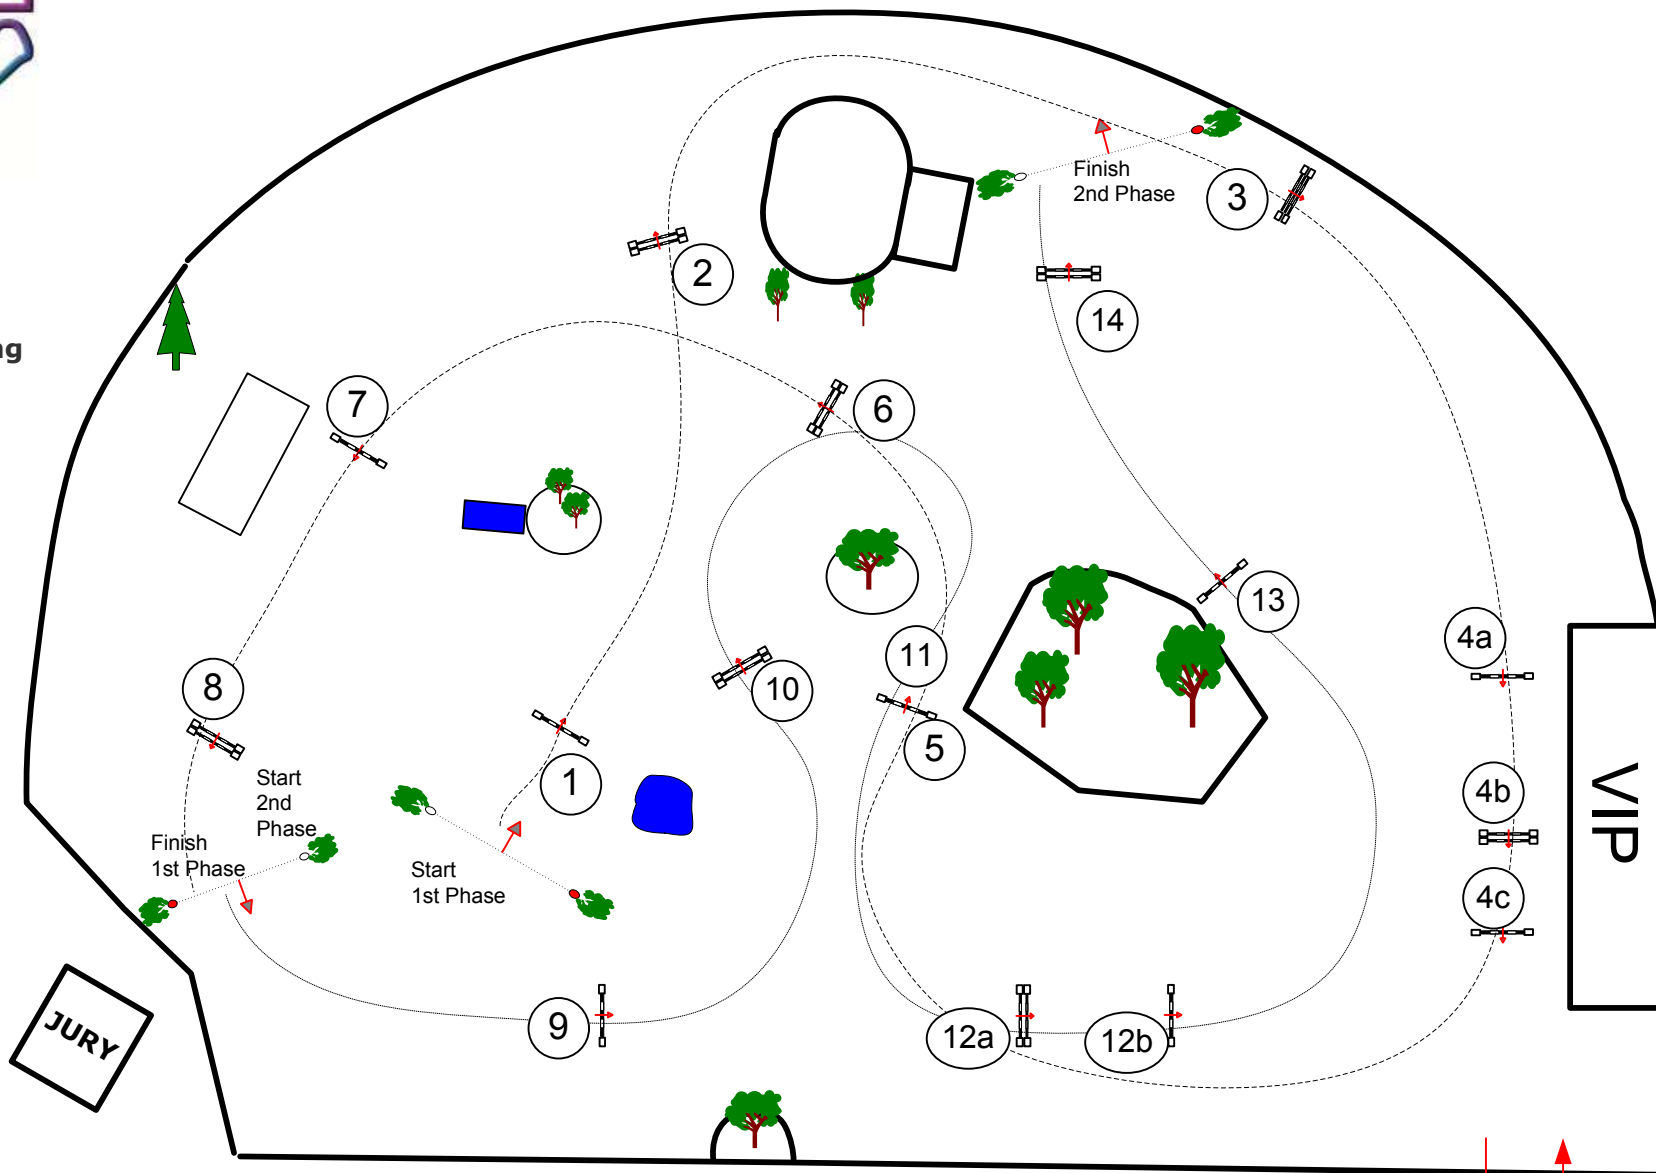

Class No.: 9

Preis der Wildbräu Grafing
GmbH

Competition in two Phases

Freitag, 15. Mai 2015

Start: 16:45

- Werner Deeg (GER)
- Josef Maier (GER)
- Johann Sailer (GER)
-

&
Team

Table: A
National RG:
FEI RG / Art. 274.5.3
Height: 1,40 m

Speed: 350 m/min
Length: 360 m
Time allowed: 62 sec
Time limit: 124 sec

Obstacles: 8
Efforts: 10
Penalty sec:
Closed combination:

1st Jump-off: 9-14
Length: 270 m
Time allowed: 47 sec
Time limit: 94 sec