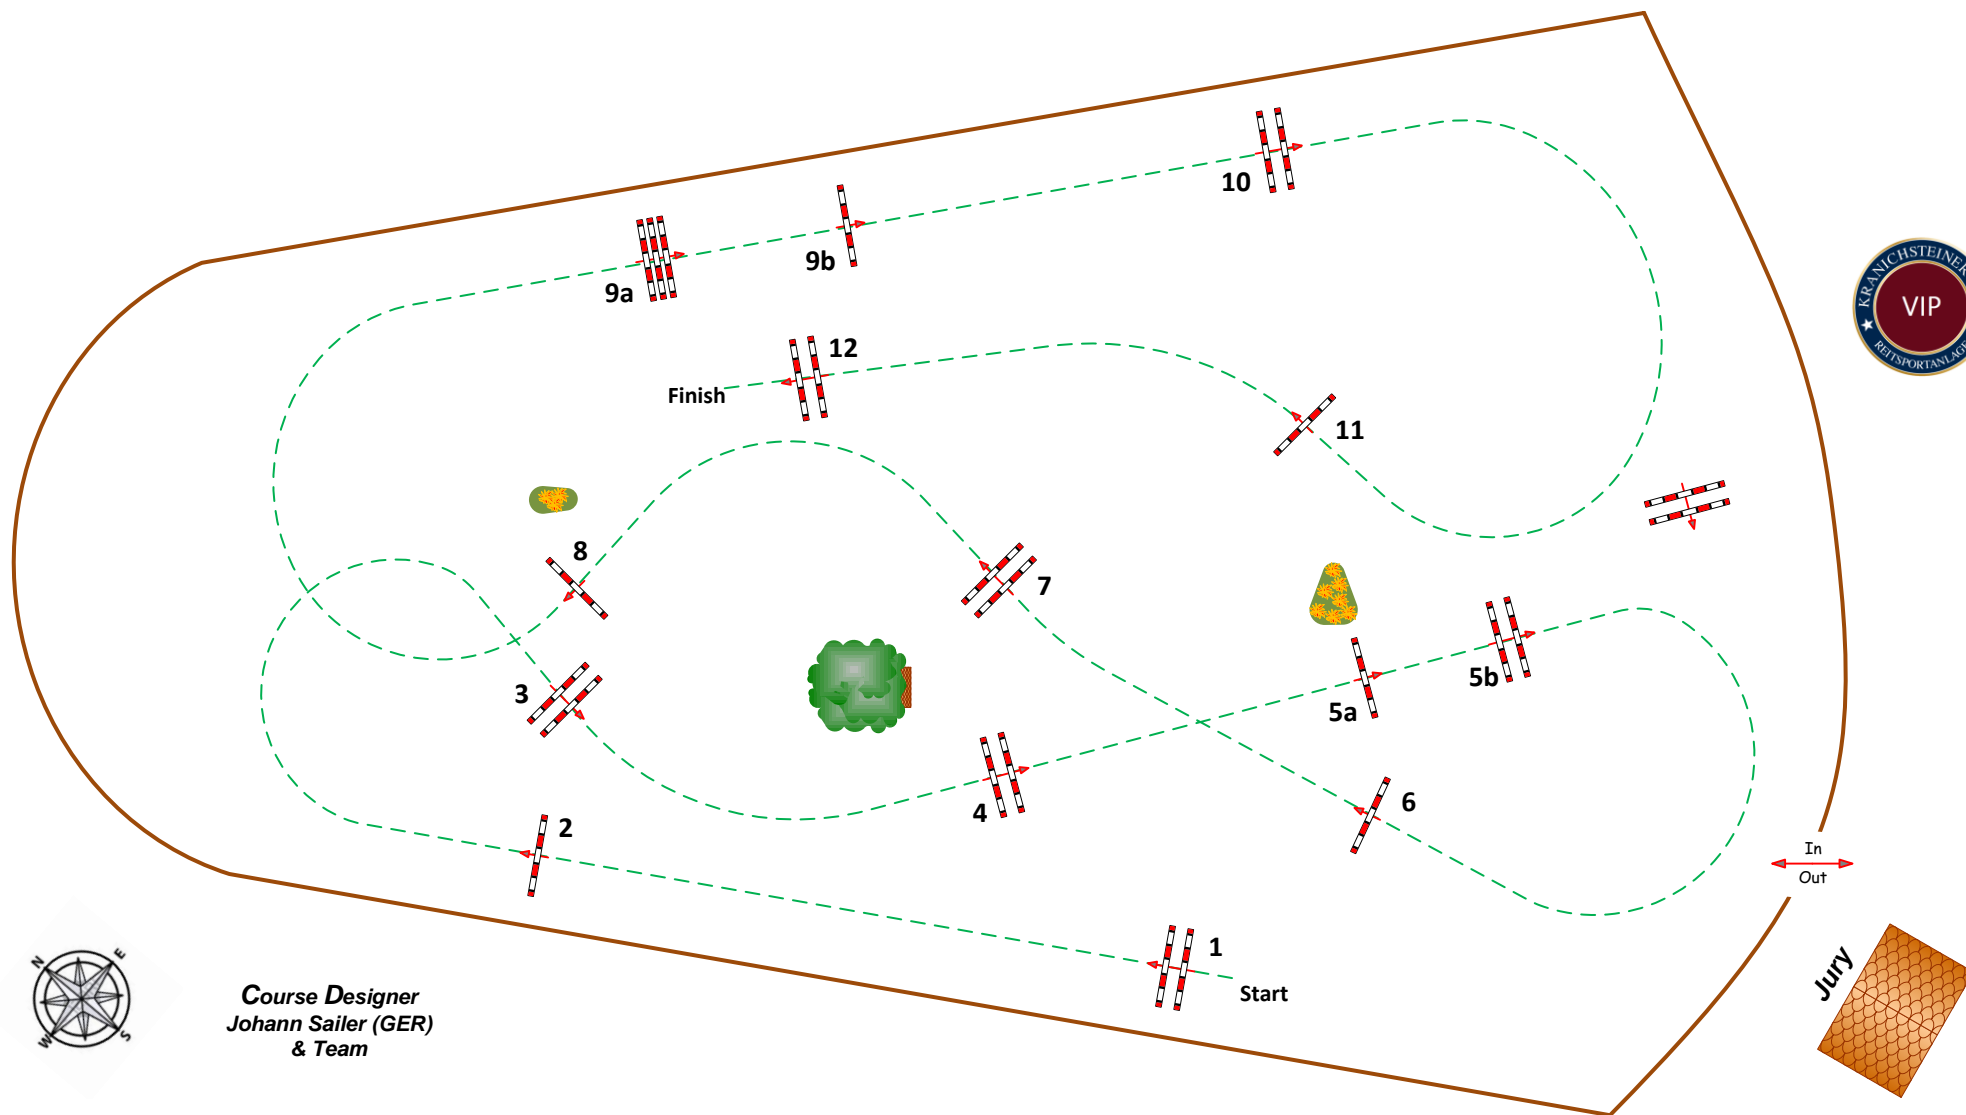

International Summerfestival Kranichsteiner Hof CSI2* 2015

8

Silver Tour

Competition against the clock

Friday 20 August 2015

Time 18:00

Table: A
 National RG:
 FEI RG / Art. 238.2.1
 Height: 1,40 m

Speed: 350 m/min
 Length: 440 m
 Time allowed: 76 sec
 Time limit: 152 sec

Obstacles: 12
 Efforts: 14
 Penalty sec:
 Closed combination:

1st Jump-off:
 Length: 0 m
 Time allowed: 0 sec
 Time limit: 0 sec

Course Designer
 Johann Sailer (GER)
 & Team