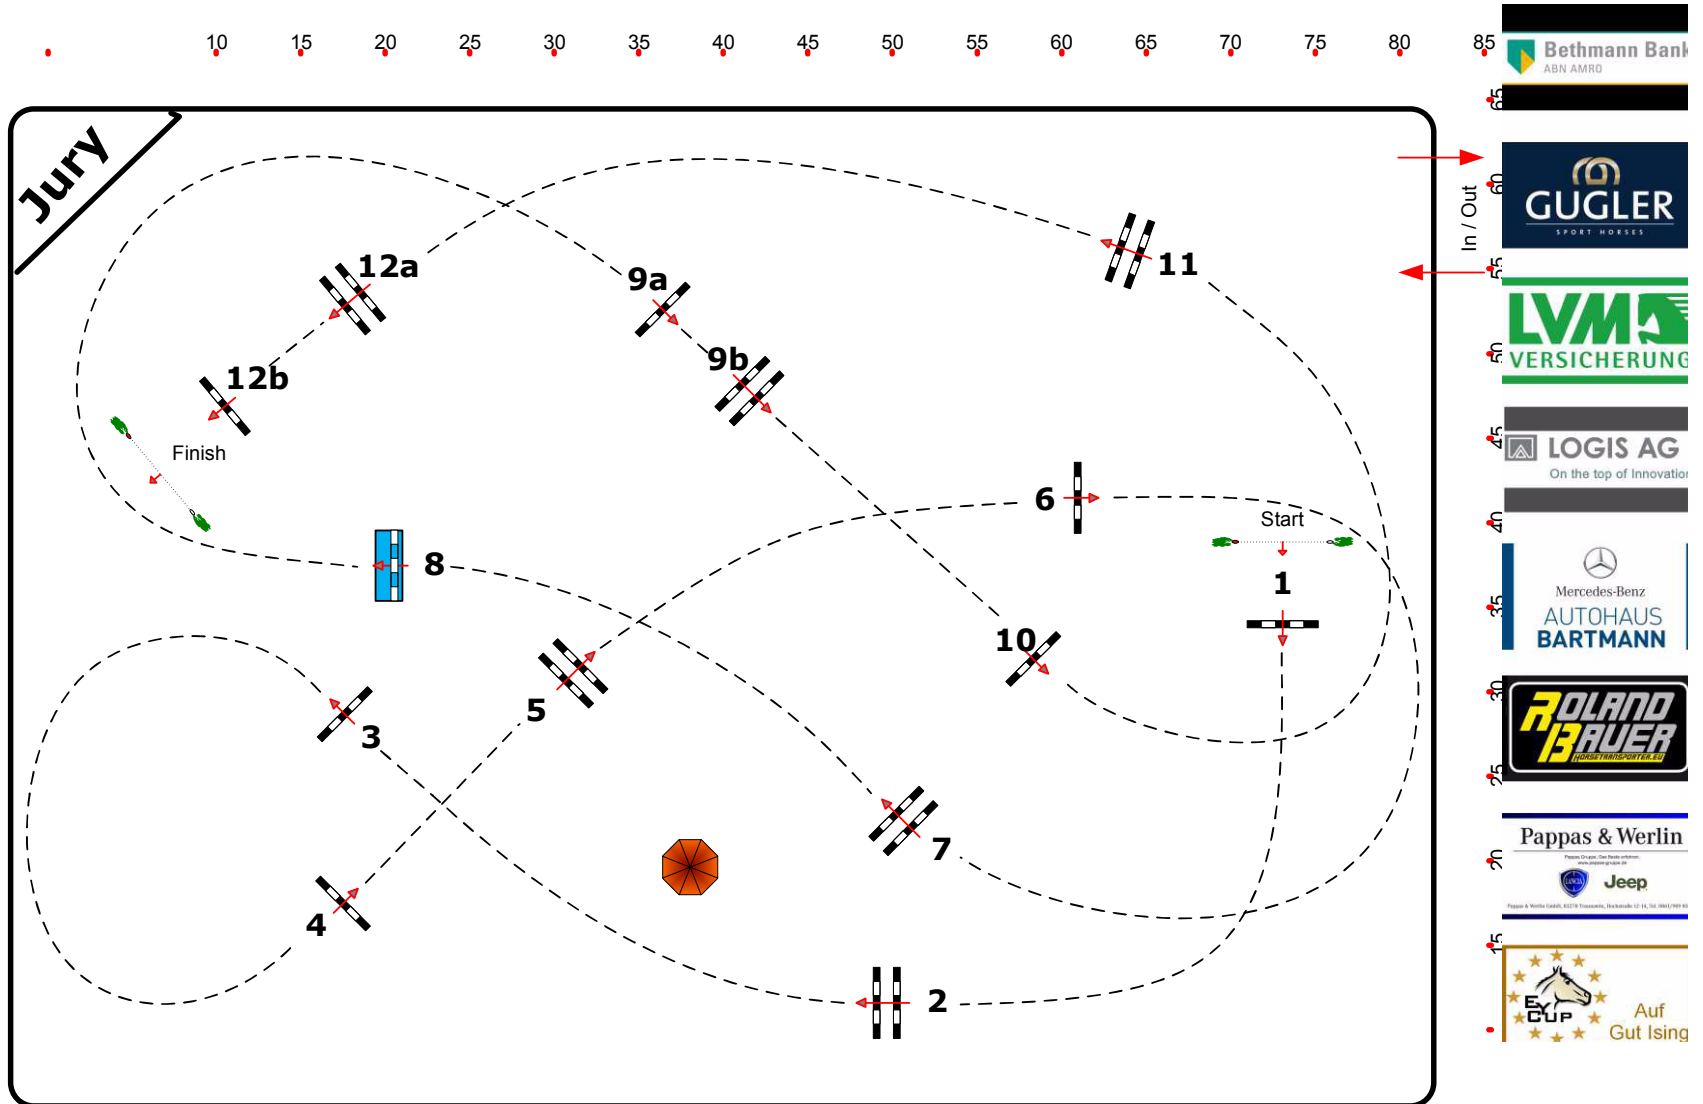

13

CSI2*/CSI U25 CSI Am. Gut Ising 3. - 6.Sept. 2015

Class No.: 07

Opening Competition CSI 2* / CSI U25

Competition against the clock

Donnerstag, 3. September 2015

Start: 18:30

Table: A
National RG:
FEI RG / Art. 238.2.1
Height: 1,40 m

Speed: 350 m/min

Length: 470 m
Time allowed: 81 sec
Time limit: 162 sec

Obstacles: 12
Efforts: 14

Course Designer

Johann Sailer
Josef Beilmaier
Olaf Herrmann