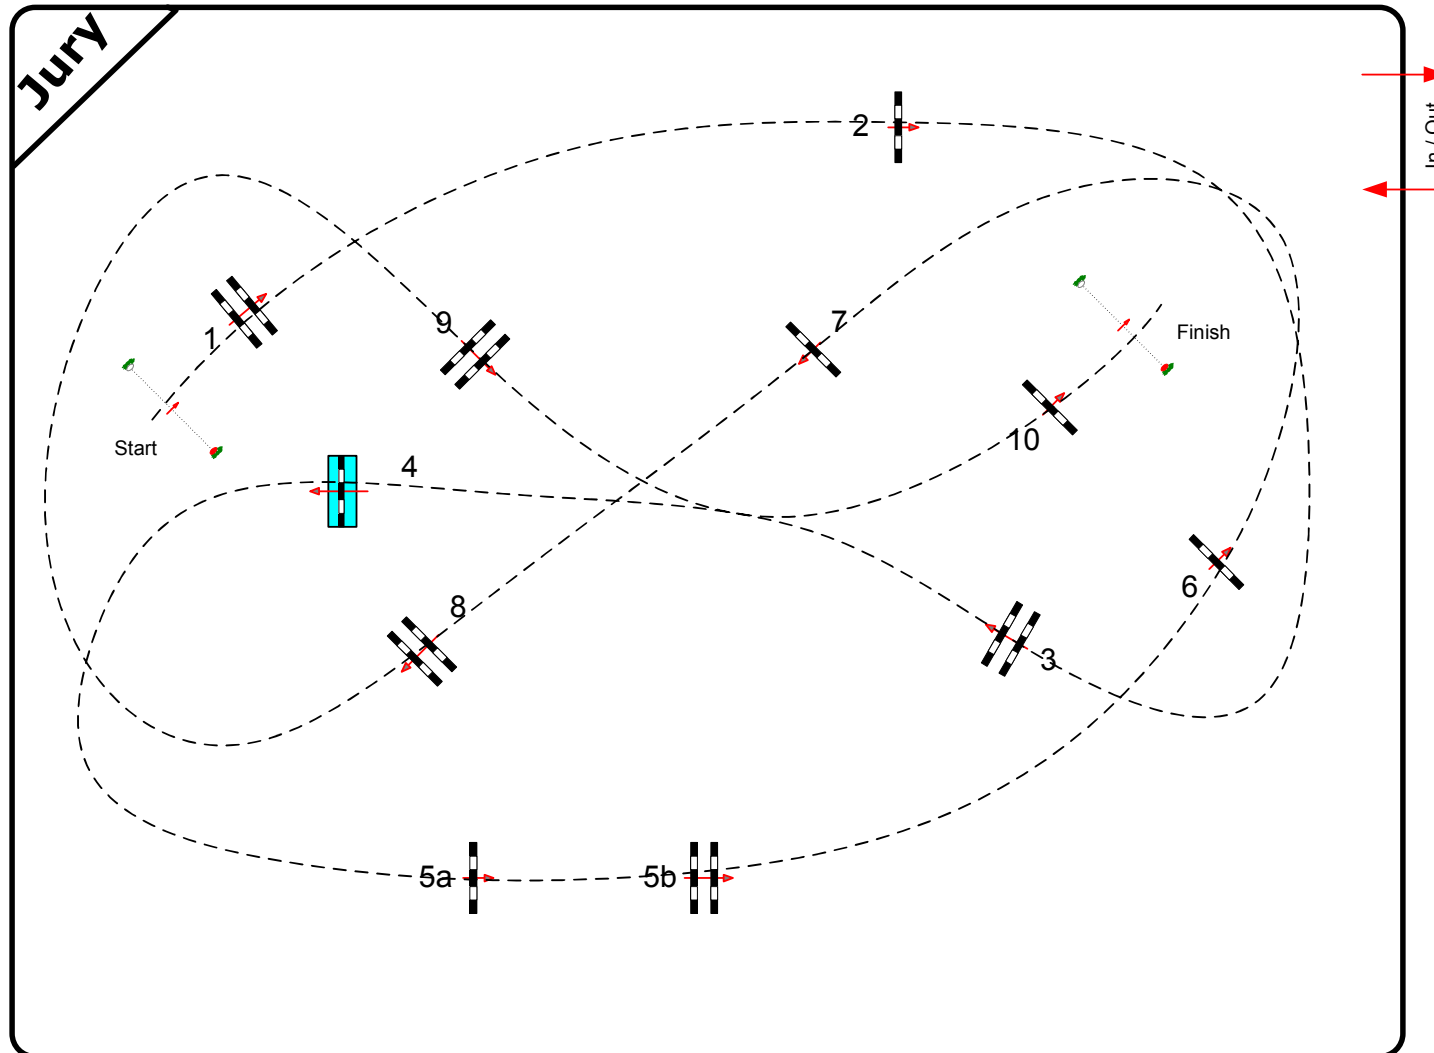

CSI2*/ CSI Amateurs Gut Ising

08.09. - 13.09.2015

Class No.: 18

Amateur Large

Competition against the clock

Donnerstag, 10. September 2015

Start: 16:30

Table: A
 National RG:
 FEI RG / Art. 238.2.1
 Height: 1,35 m

Speed: 350 m/min
 Length: 420 m
 Time allowed: 72 sec
 Time limit: 144 sec

Obstacles: 10
 Efforts: 11
 Penalty sec:
 Closed combination:

Length
 Time allowed: 0 sec
 Time limit: 0 sec

*Course Designer
 Johann Sailer
 Josef Beilmaier*