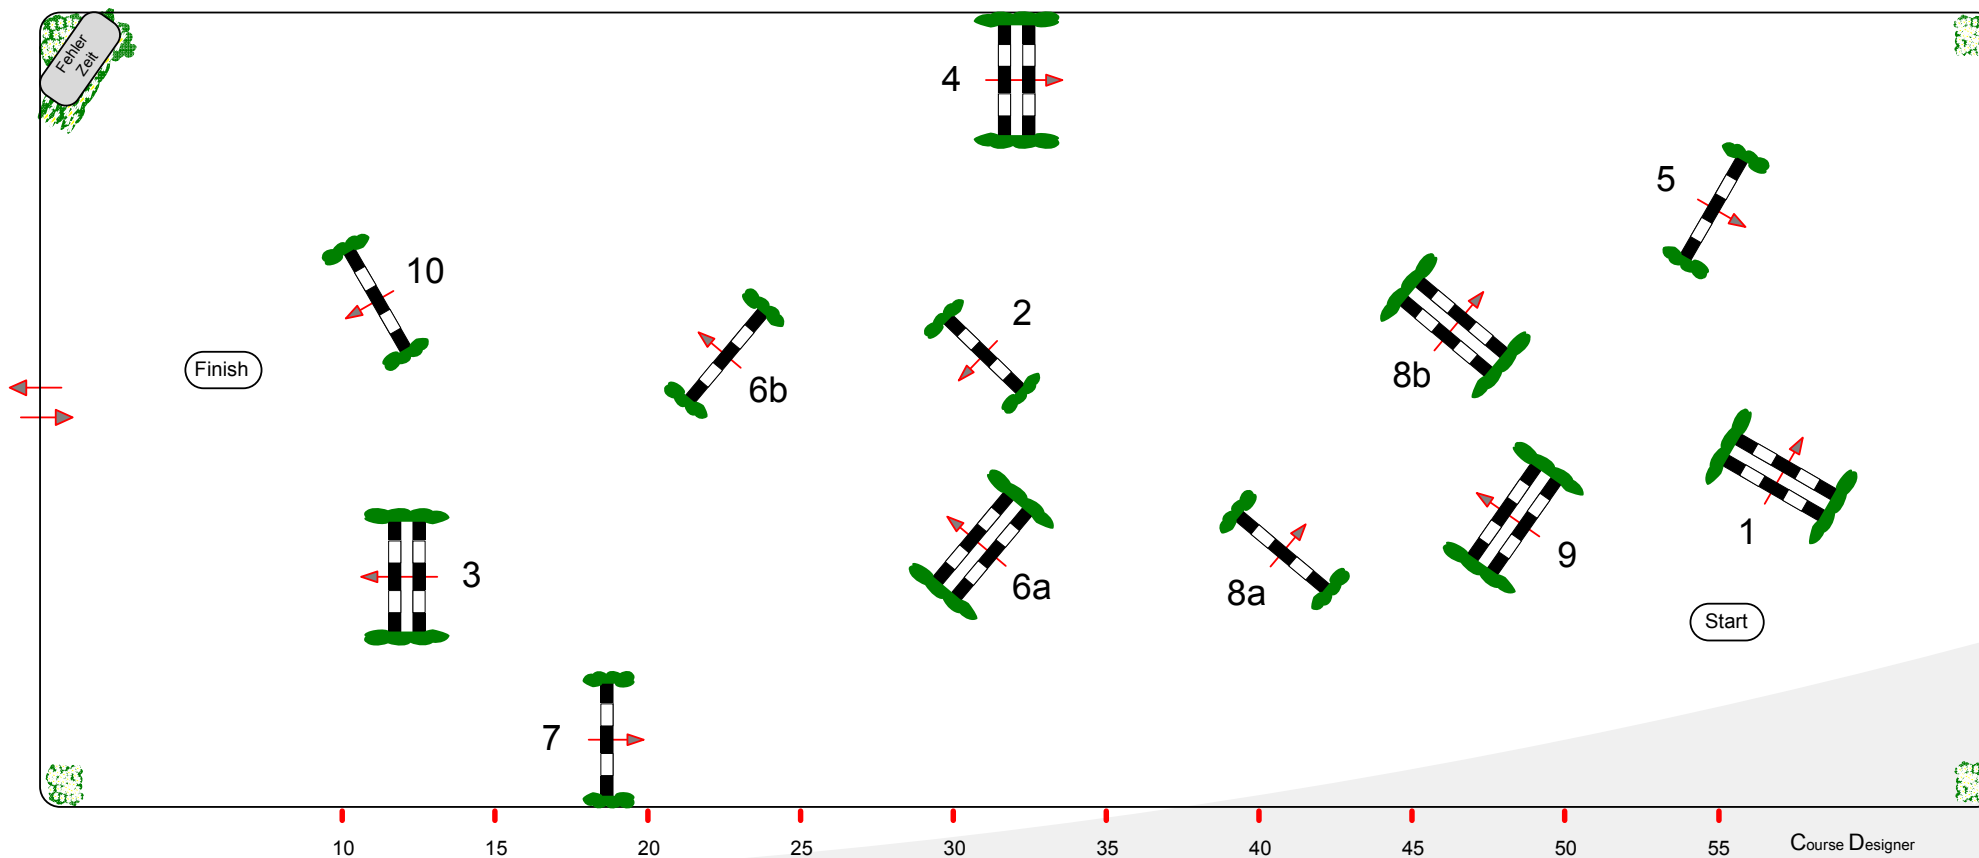

Damme International CSI **

Class No.: 4 Small Tour Competition against the clock Freitag, 25. September 2015

Table: A
National RG:
FEI RG / Art. 238.2.1
Height: 1,15 m

Speed: 350 m/min
Length: 360 m
Time allowed: 62 sec
Time limit: 124 sec

Obstacles: 10
Efforts: 12
Penalty sec:
Closed combination:

1st Jump-off:
Length: 0 m
Time allowed: 0 sec
Time limit: 0 sec

Course Designer
Joachim Stratmann (GER)
Heinz-Gerd Wöhrmeyer