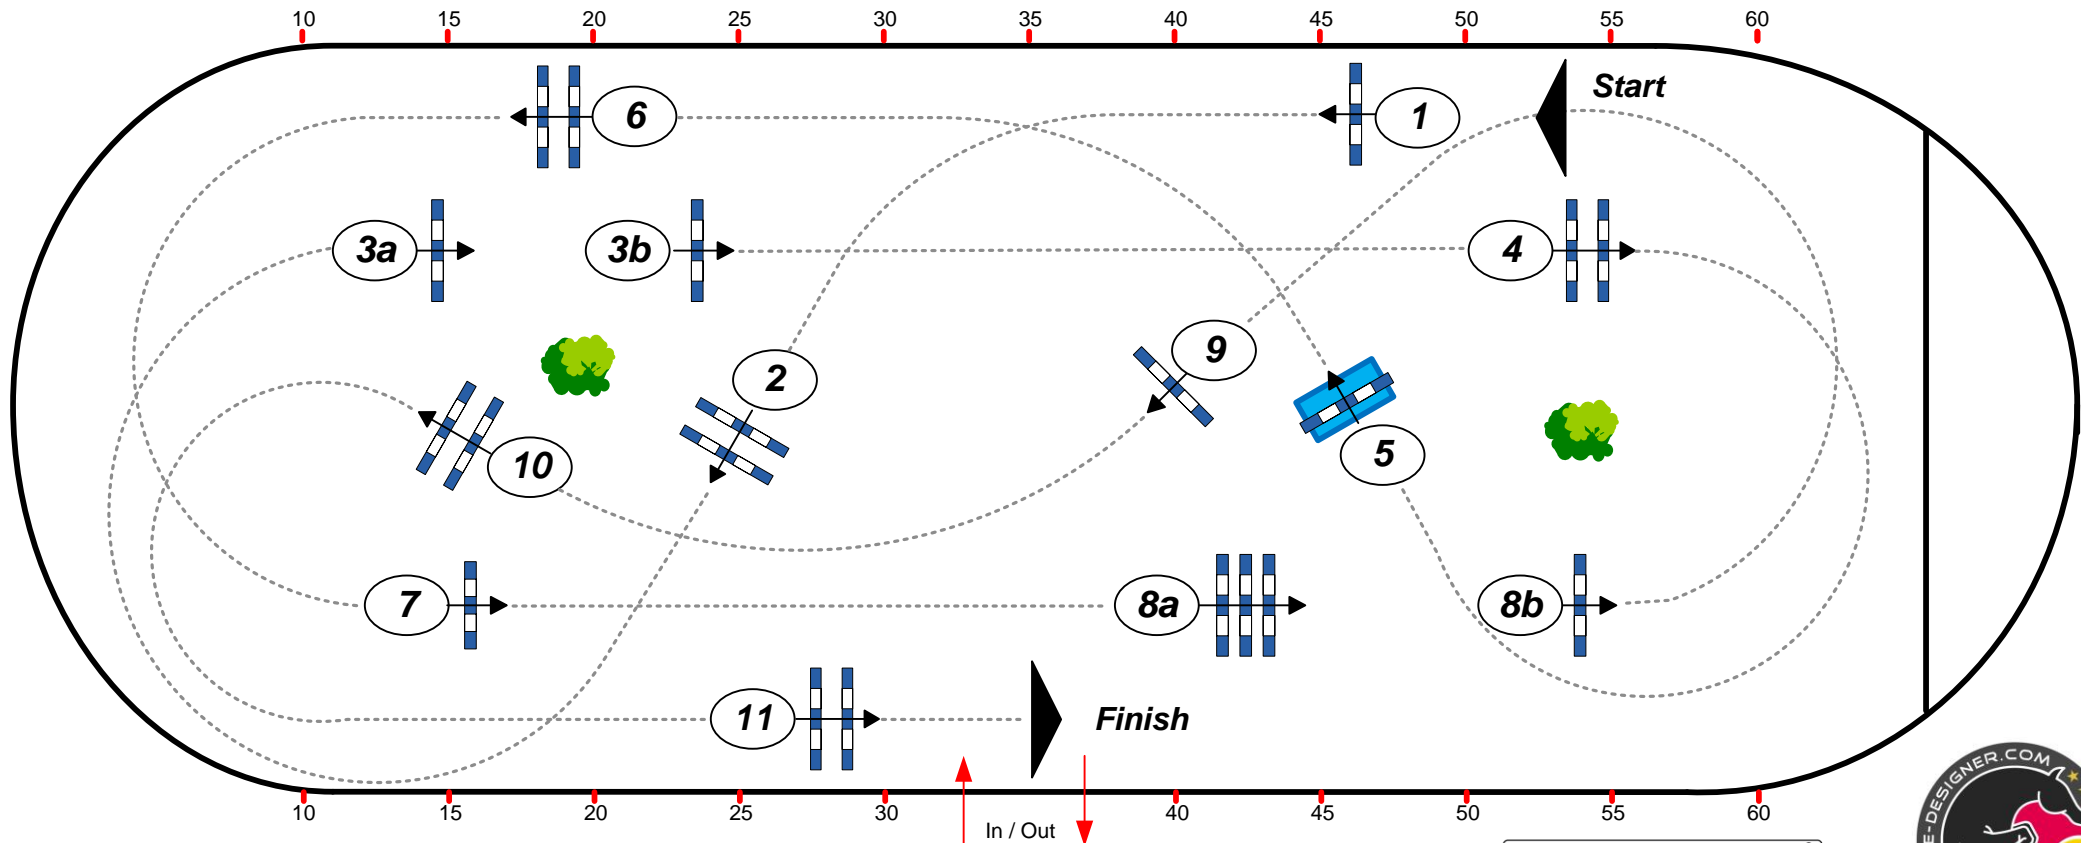

Speed: 350 m/min

Obstacles: 11

Length: 380 m

Efforts: 13

FEI RG / Art. 238.2.1

Time allowed: 66 sec

Height: 1,40 m

Time limit: 132 sec