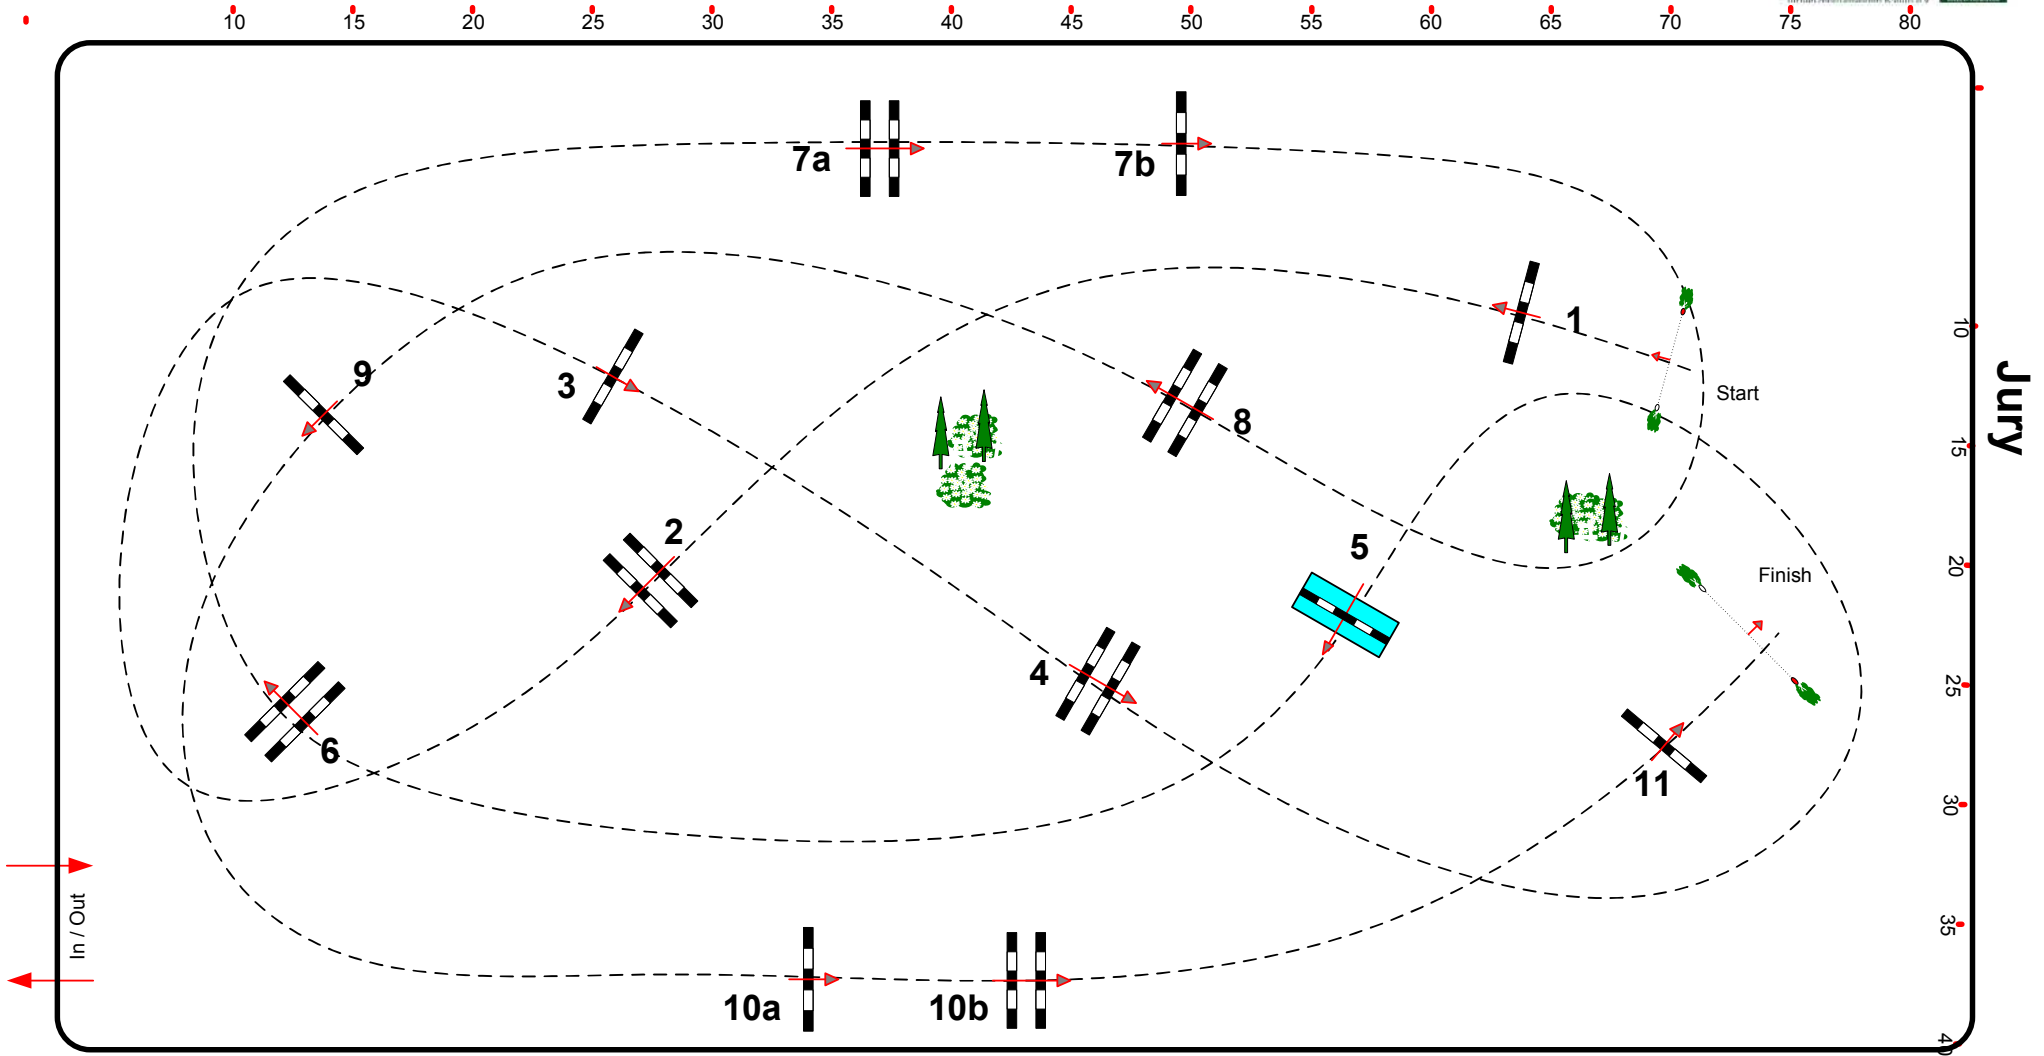

7

CSI 2*/1*/YH/Am Kreuth 22. - 26.11.2017

Class No.: 7

CSI 1*

Competition against the clock

Donnerstag, 23. November 2017

Start: 8:00

Table: A
 National RG:
 FEI RG / Art. 238.2.1
 Height: 1,25 m

Speed: 350 m/min
 Length: 400 m
 Time allowed: 69 sec
 Time limit: 138 sec

Obstacles: 11
 Efforts: 13
 Penalty sec:
 Closed combination:

Length: 0 m
 Time allowed: 0 sec
 Time limit: 0 sec

Johann Sailer(GER)
 & Team