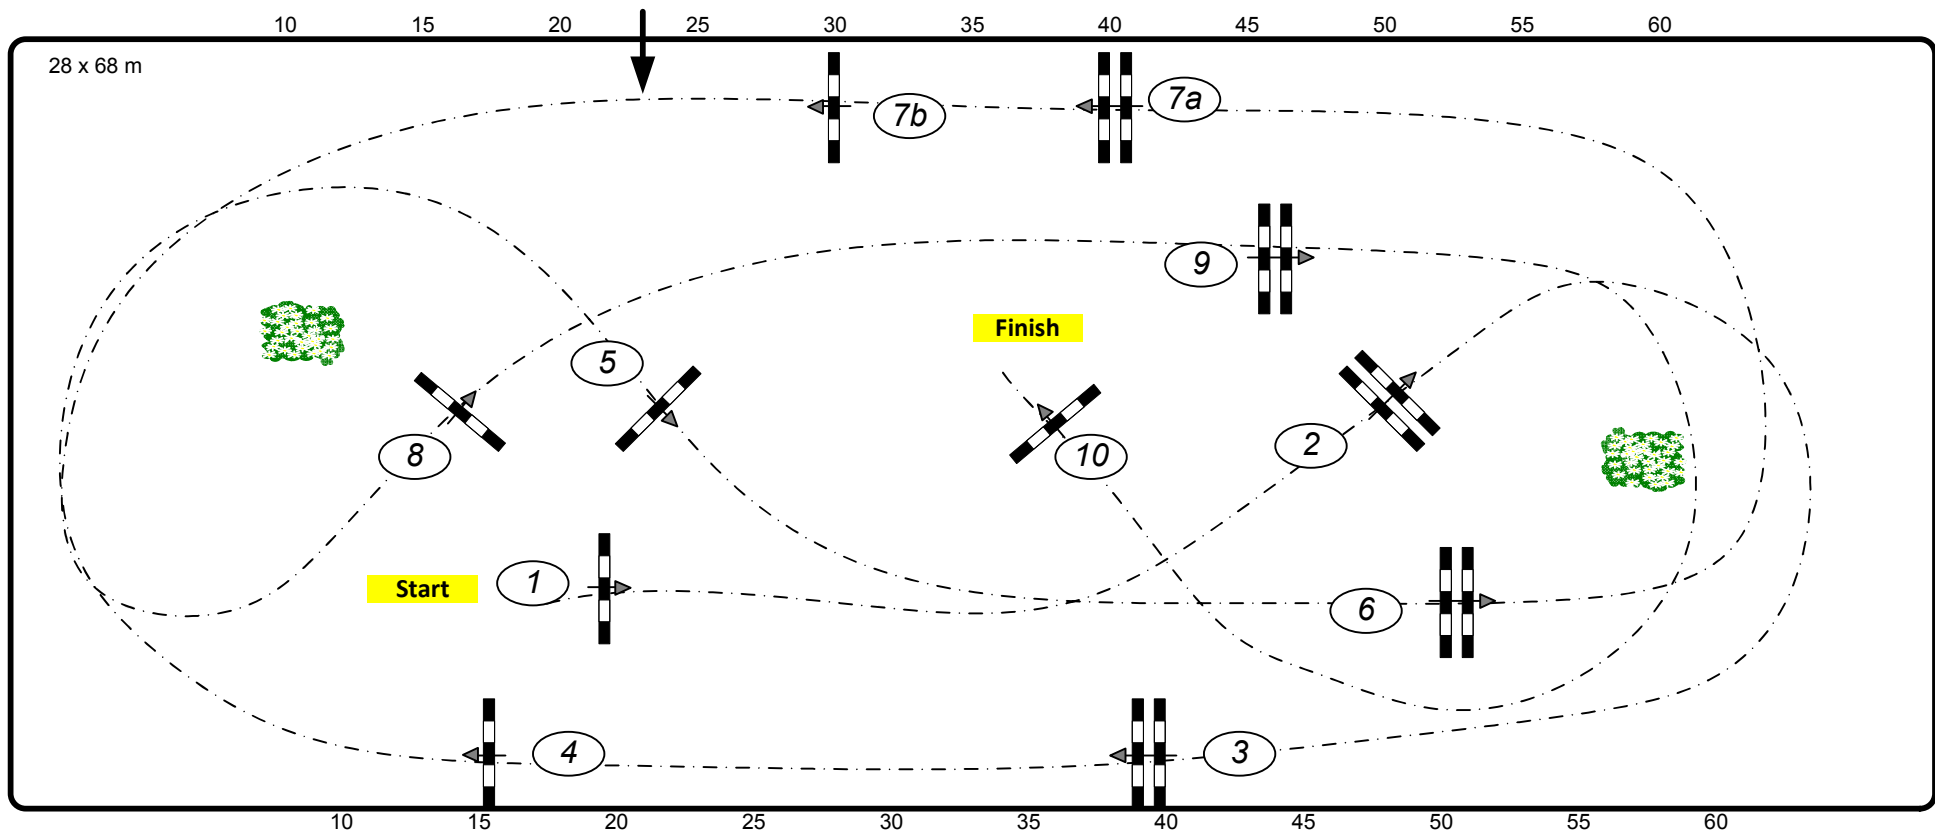

Internationales CSI** Neustadt Dosse 2018

Class No.: 11/12/13

Amateur Tour Competition against the clock

Table: A
 National RG:
 FEI RG / Art. 238.1.1
 Height: 1,15/1,25/1,40 m

Speed: 350 m/min
 Length: 400 m
 Time allowed: 69 sec
 Time limit: 138 sec

Obstacles: 11
 Efforts: 12
 Penalty sec:
 Closed combination:

Jump-Off:
 Length: 0 m
 Time allowed: 0 sec
 Time limit: 0 sec

Course Designer
 Christian Wiegand (GER)
 and Team