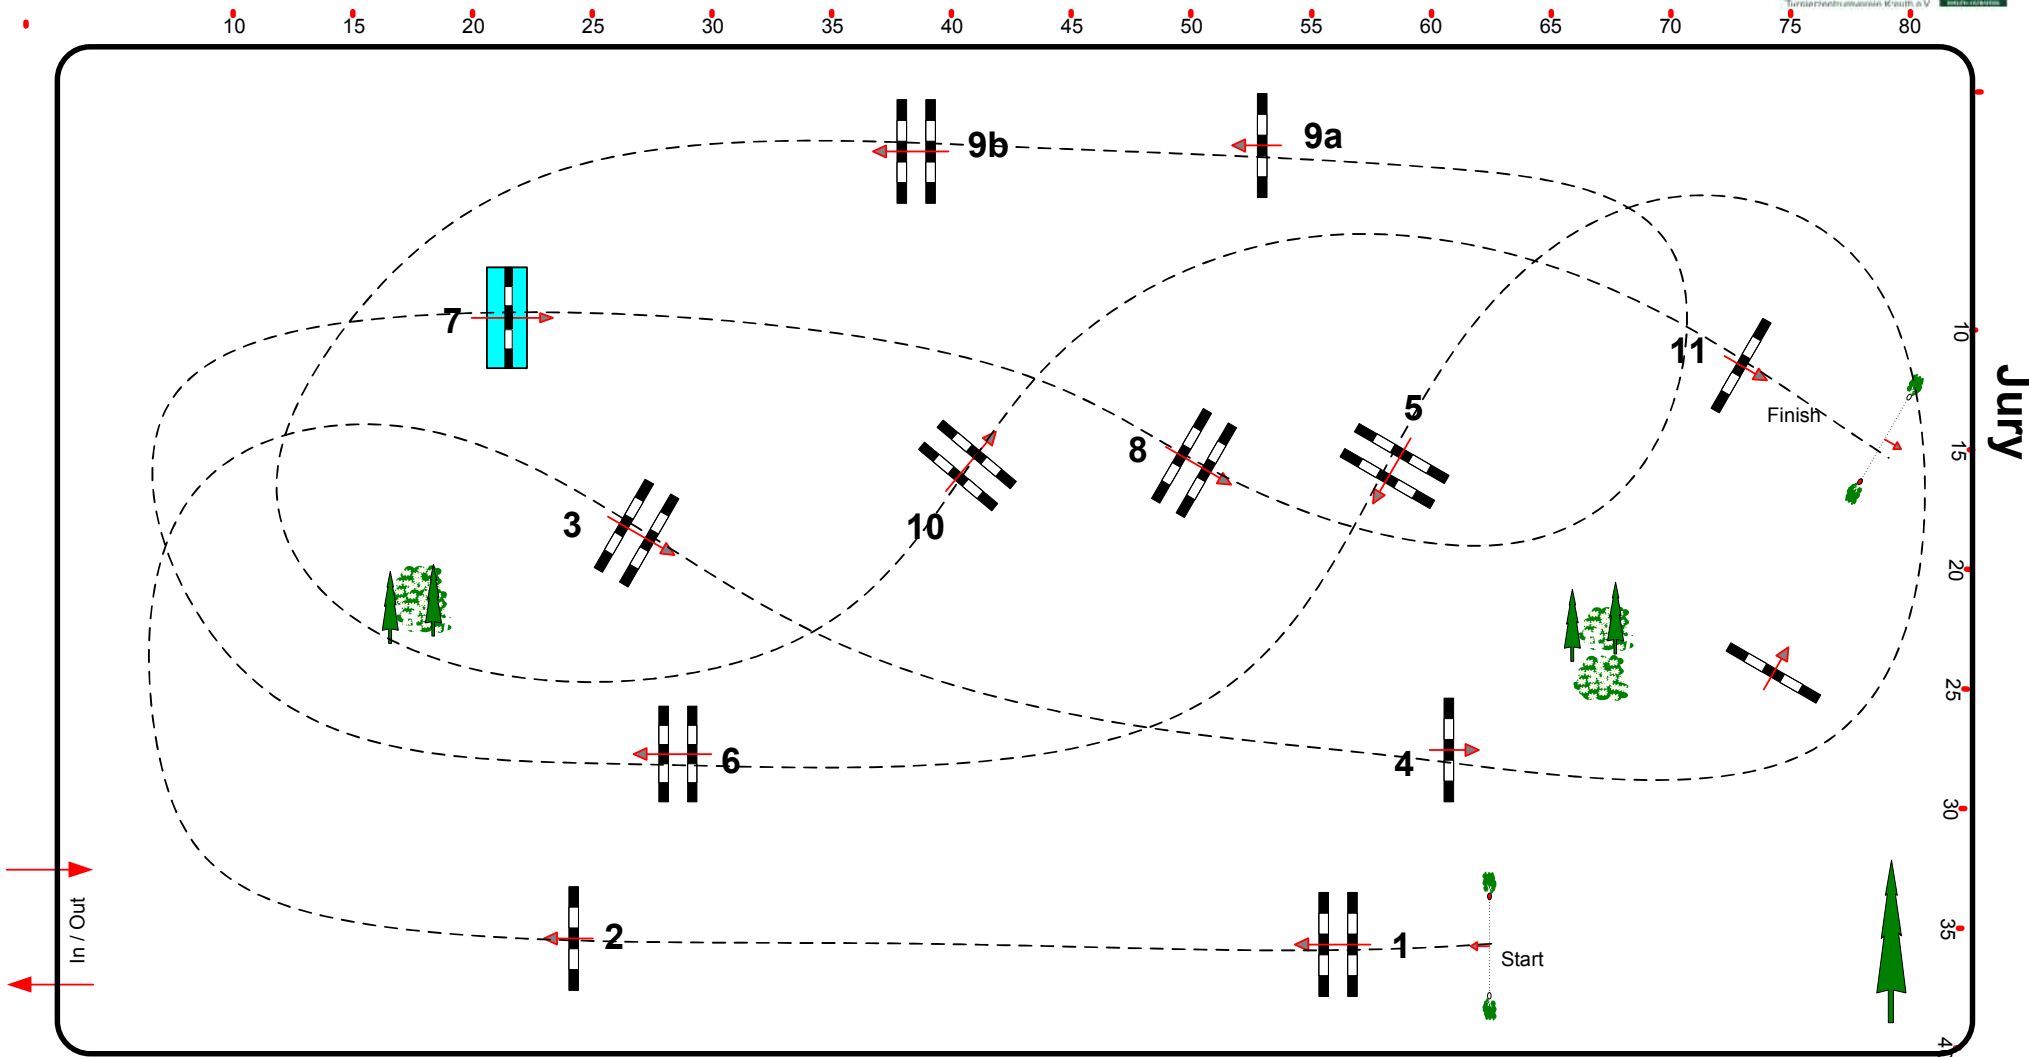

# CSI 2\*/1\*/YH/Am Kreuth 7. - 11.02.2018

Class No.: 2

CSI YH 1\* Youngster Tour

Competition against the clock

Freitag, 9. Februar 2018

Start: 10:30

Table: A  
 National RG:  
 FEI RG / Art. 238.2.1  
 Height: 1,15 m

Speed: 350 m/min  
 Length: 430 m  
 Time allowed: 74 sec  
 Time limit: 148 sec

Obstacles: 11  
 Efforts: 12  
 Penalty sec:  
 Closed combination:

Length: 0 m  
 Time allowed: 0 sec  
 Time limit: 0 sec