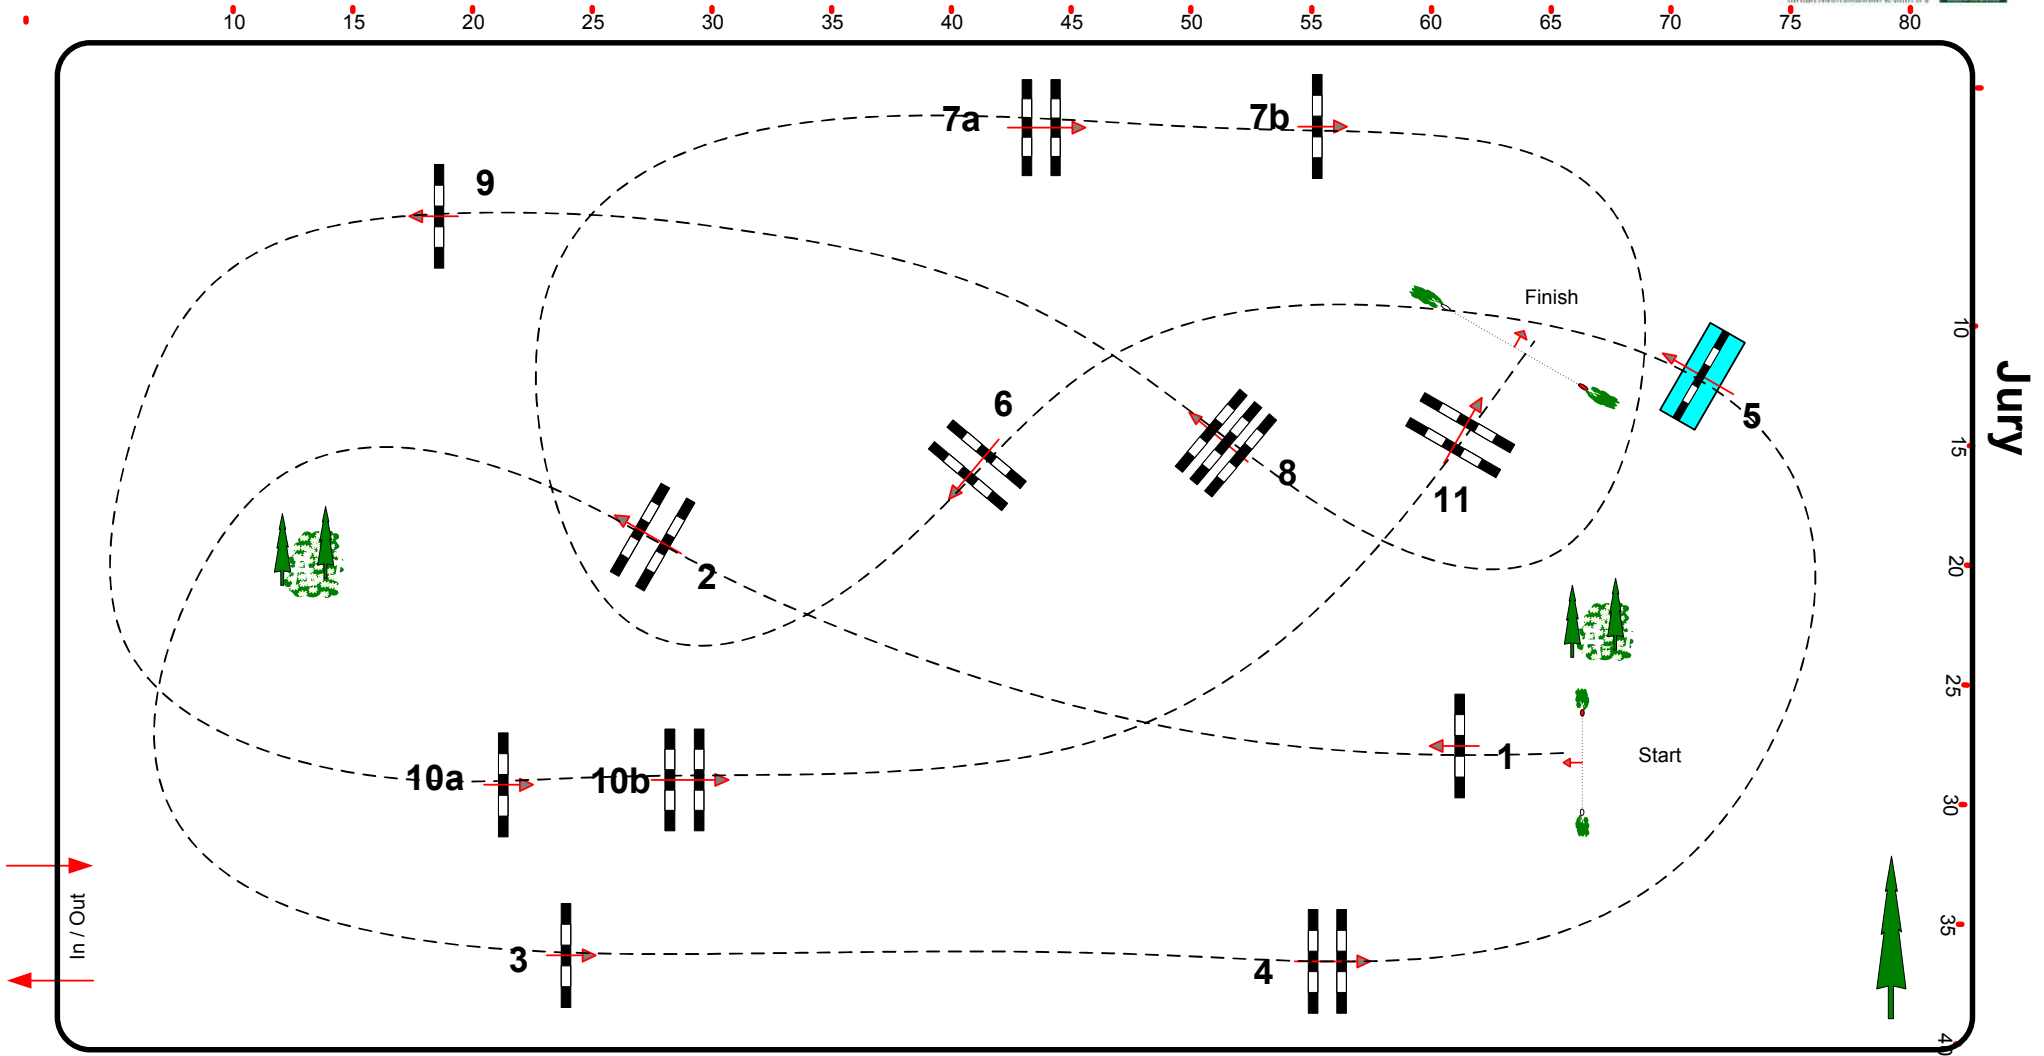

# CSI 2\*/1\*/YH/Am Kreuth 7. - 11.02.2018

Class No.: 5

CSI YH Youngster 7 u. 8 j.

Competition against the clock

Freitag, 9. Februar 2018

Start: 12:30

Table: A  
 National RG:  
 FEI RG / Art. 238.2.1  
 Height: 1,25 m

Speed: 350 m/min  
 Length: 410 m  
 Time allowed: 71 sec  
 Time limit: 142 sec

Obstacles: 11  
 Efforts: 13  
 Penalty sec:  
 Closed combination:

Length: 0 m  
 Time allowed: 0 sec  
 Time limit: 0 sec