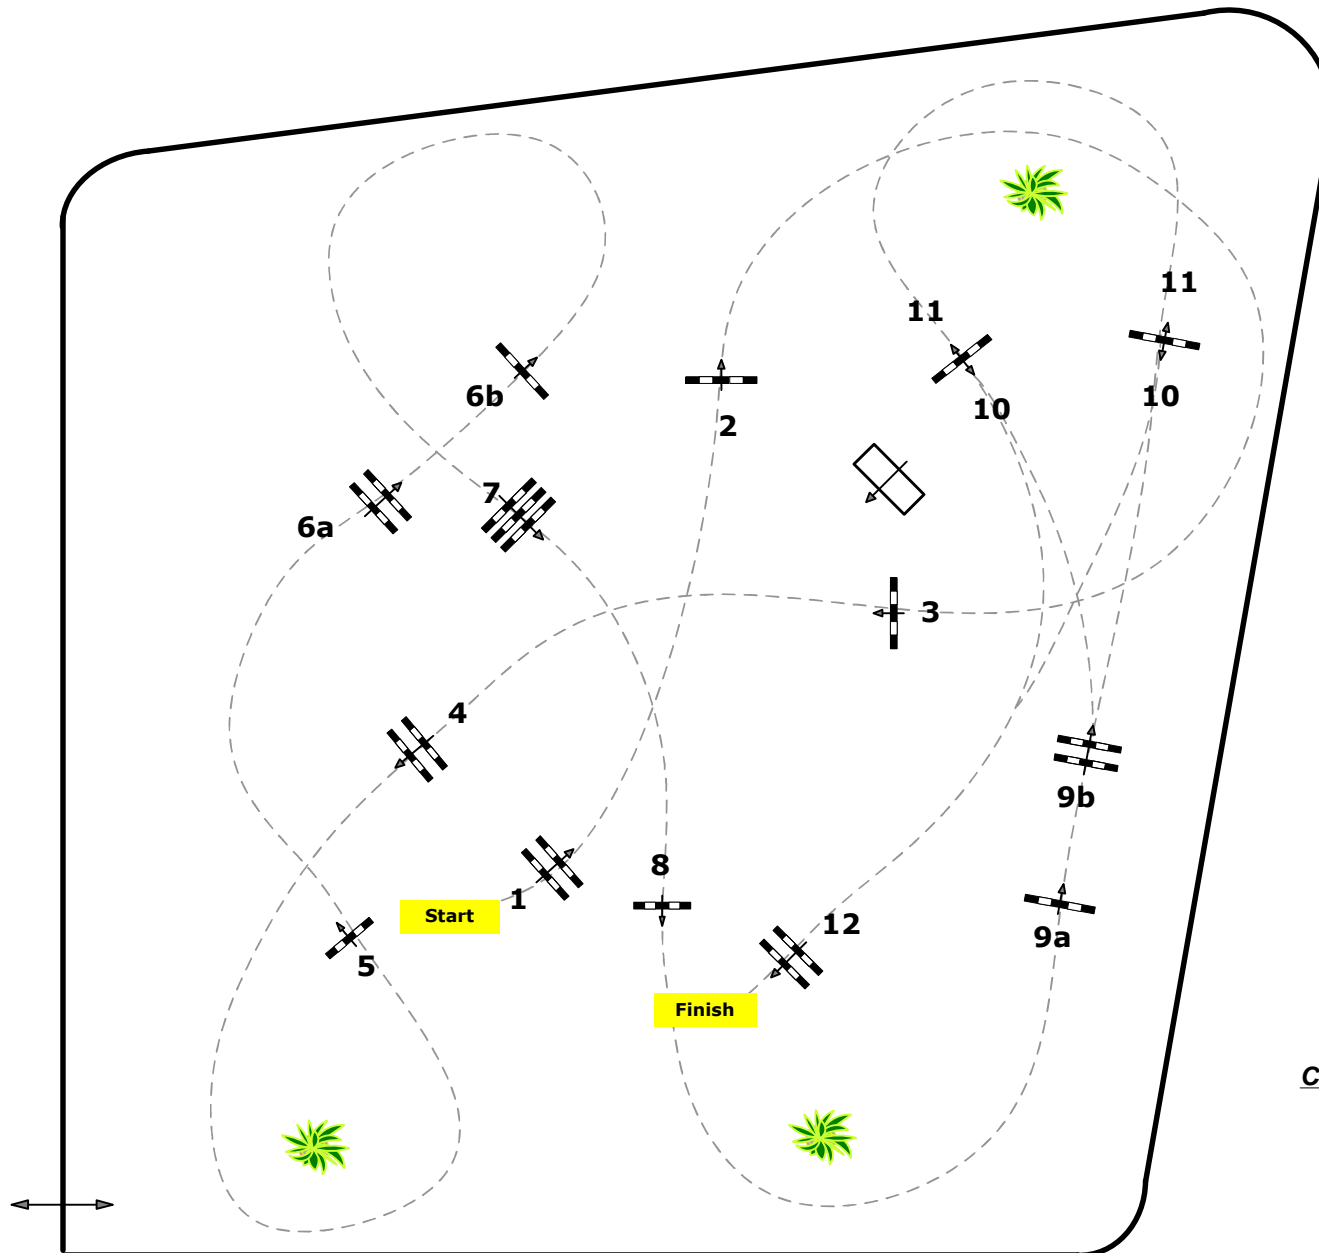

# CSIO P/CH/J/YR Lamprechtshausen,AUT

**15.16**

CSIO J / YR    Small Tour    Speed and Handiness Competition

Table: C

FEI RG / Art. 239

Height: 1,20 1,25 mtr.

Speed: 350 m/Min.

Length: <600 mtr.

Time allowed    sec.

Time limit    120 sec.

Obstacles :        12

Efforts:            14

Jump Off :

Jury

Course Design:

**Madl Franz (AUT)**