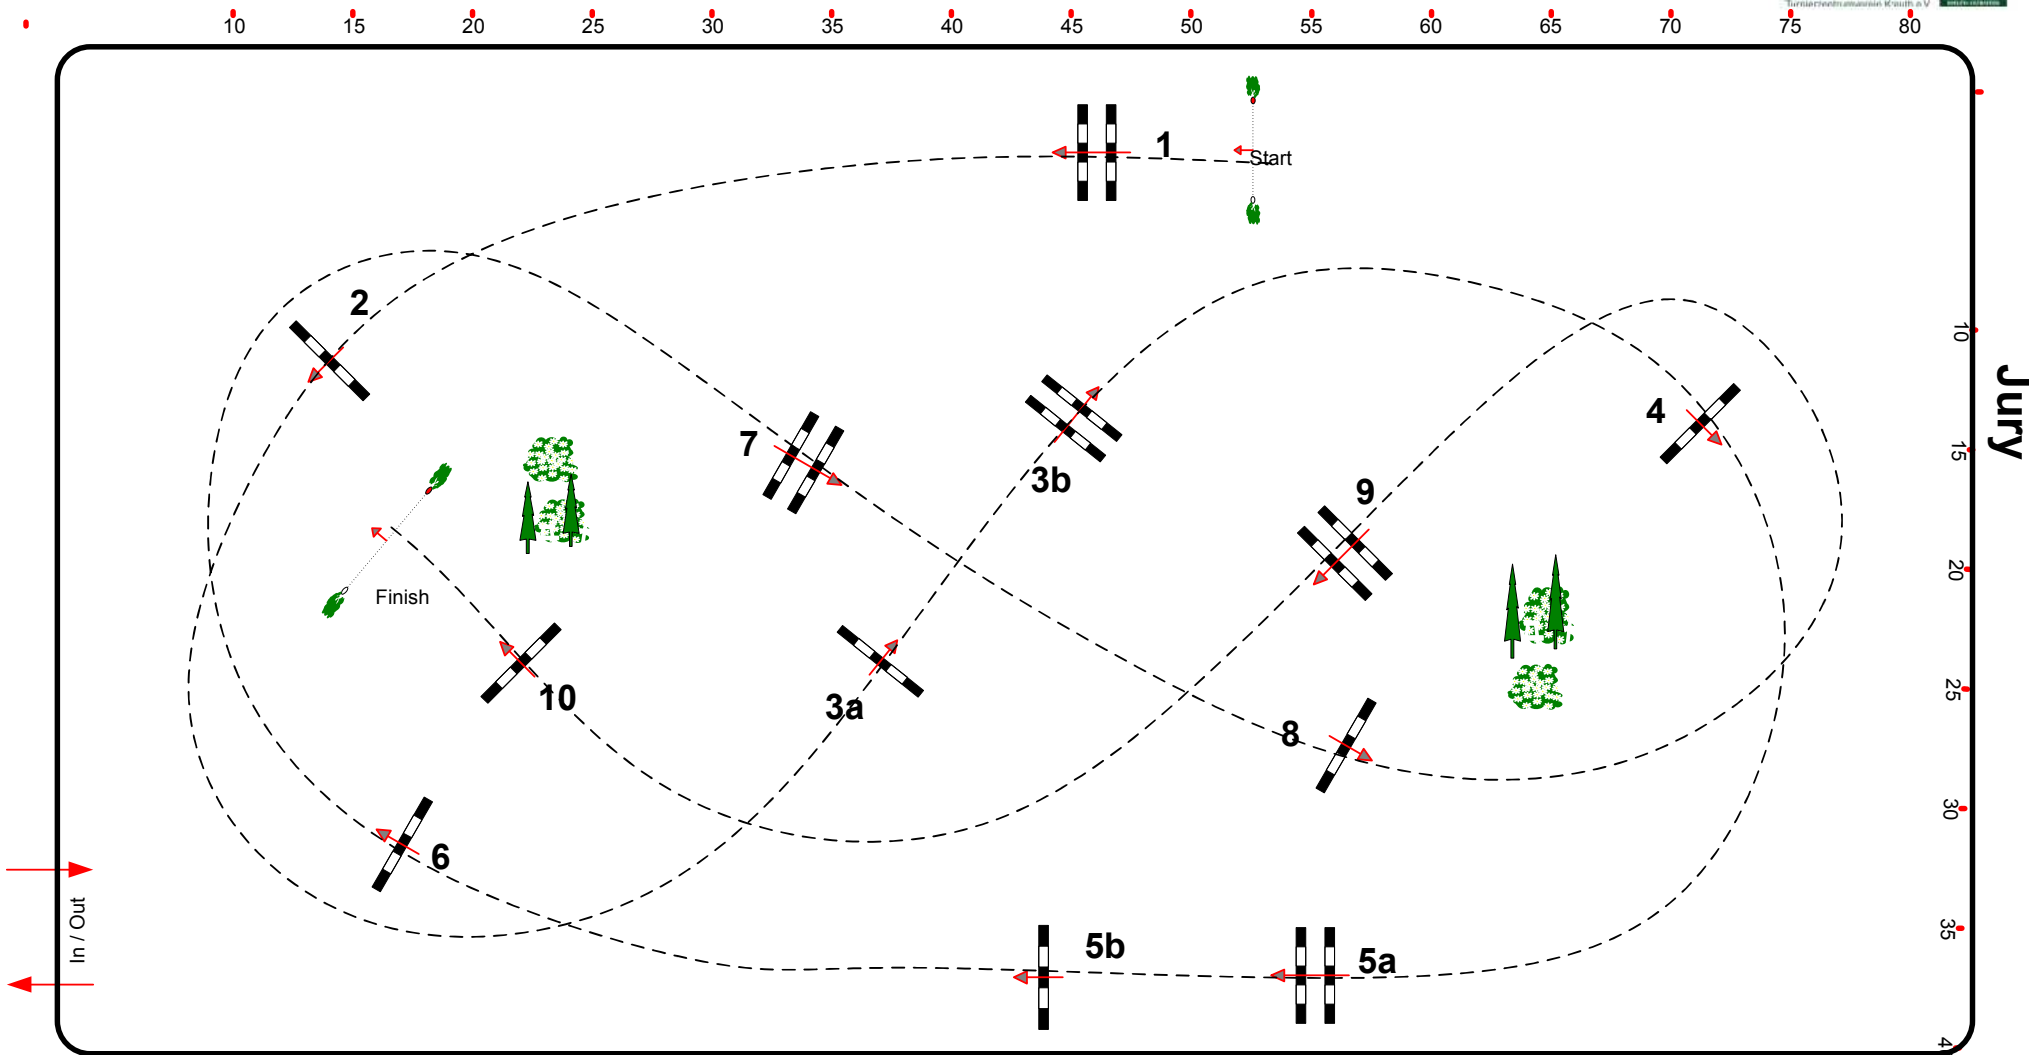

7

CSI 2*/1*/YH/Am Kreuth 29.11. - 02.12.2018

Class No.: 7

CSI 1*

Competition against the clock

Donnerstag, 29. November 2018

Start: 16:00

Table: A
 National RG:
 FEI RG / Art. 238.2.1
 Height: 1,25 m

Speed: 350 m/min
 Length: 400 m
 Time allowed: 69 sec
 Time limit: 138 sec

Obstacles: 10
 Efforts: 12
 Penalty sec:
 Closed combination:

Length: 0 m
 Time allowed: 0 sec
 Time limit: 0 sec

Course Designer
 Johann Sailer
 Steffen Bühling