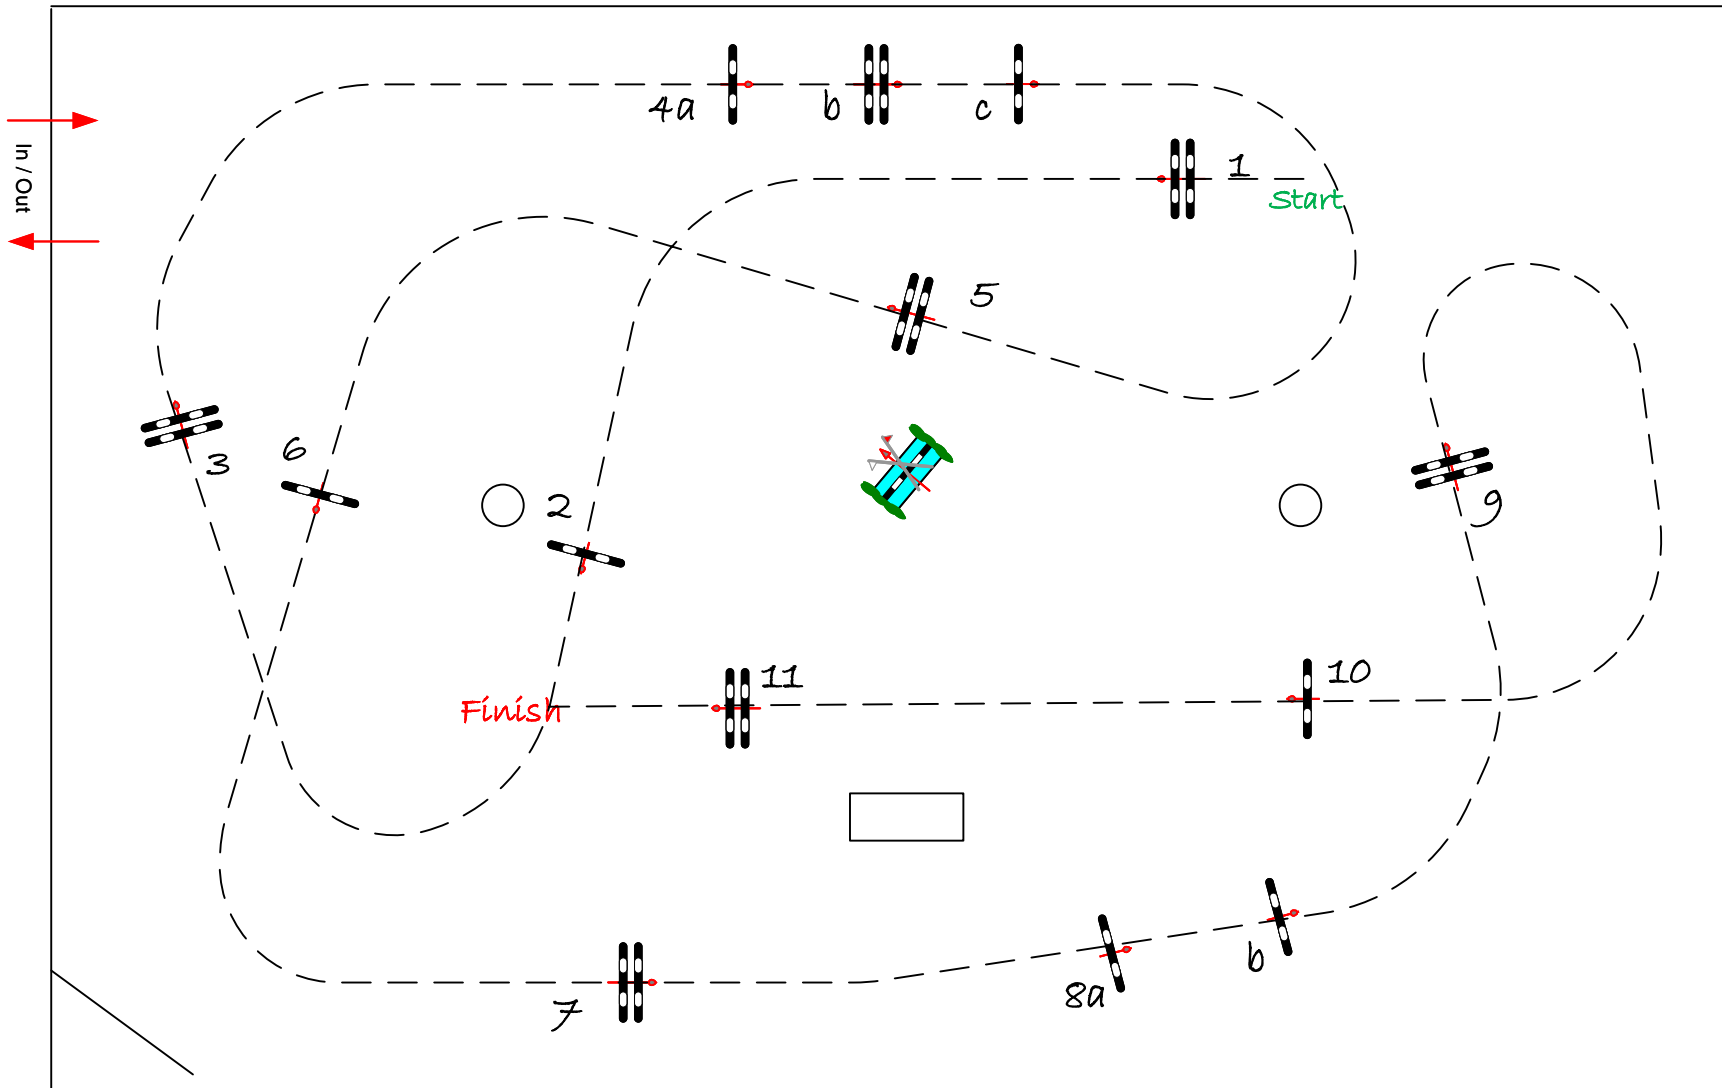

STEPHEX ARENA

Class No.: 11

Klasse 4

Competition against the clock

zondag 26 mei 2019

Table: A

National RG:

FEI RG / Art. 238.2.1

Height: 1.05 m

Speed: 350 m/min

Length: 460 m

Time allowed: 79 sec

Time limit: 158 sec

Obstacles: 11

Efforts: 14

Penalty sec