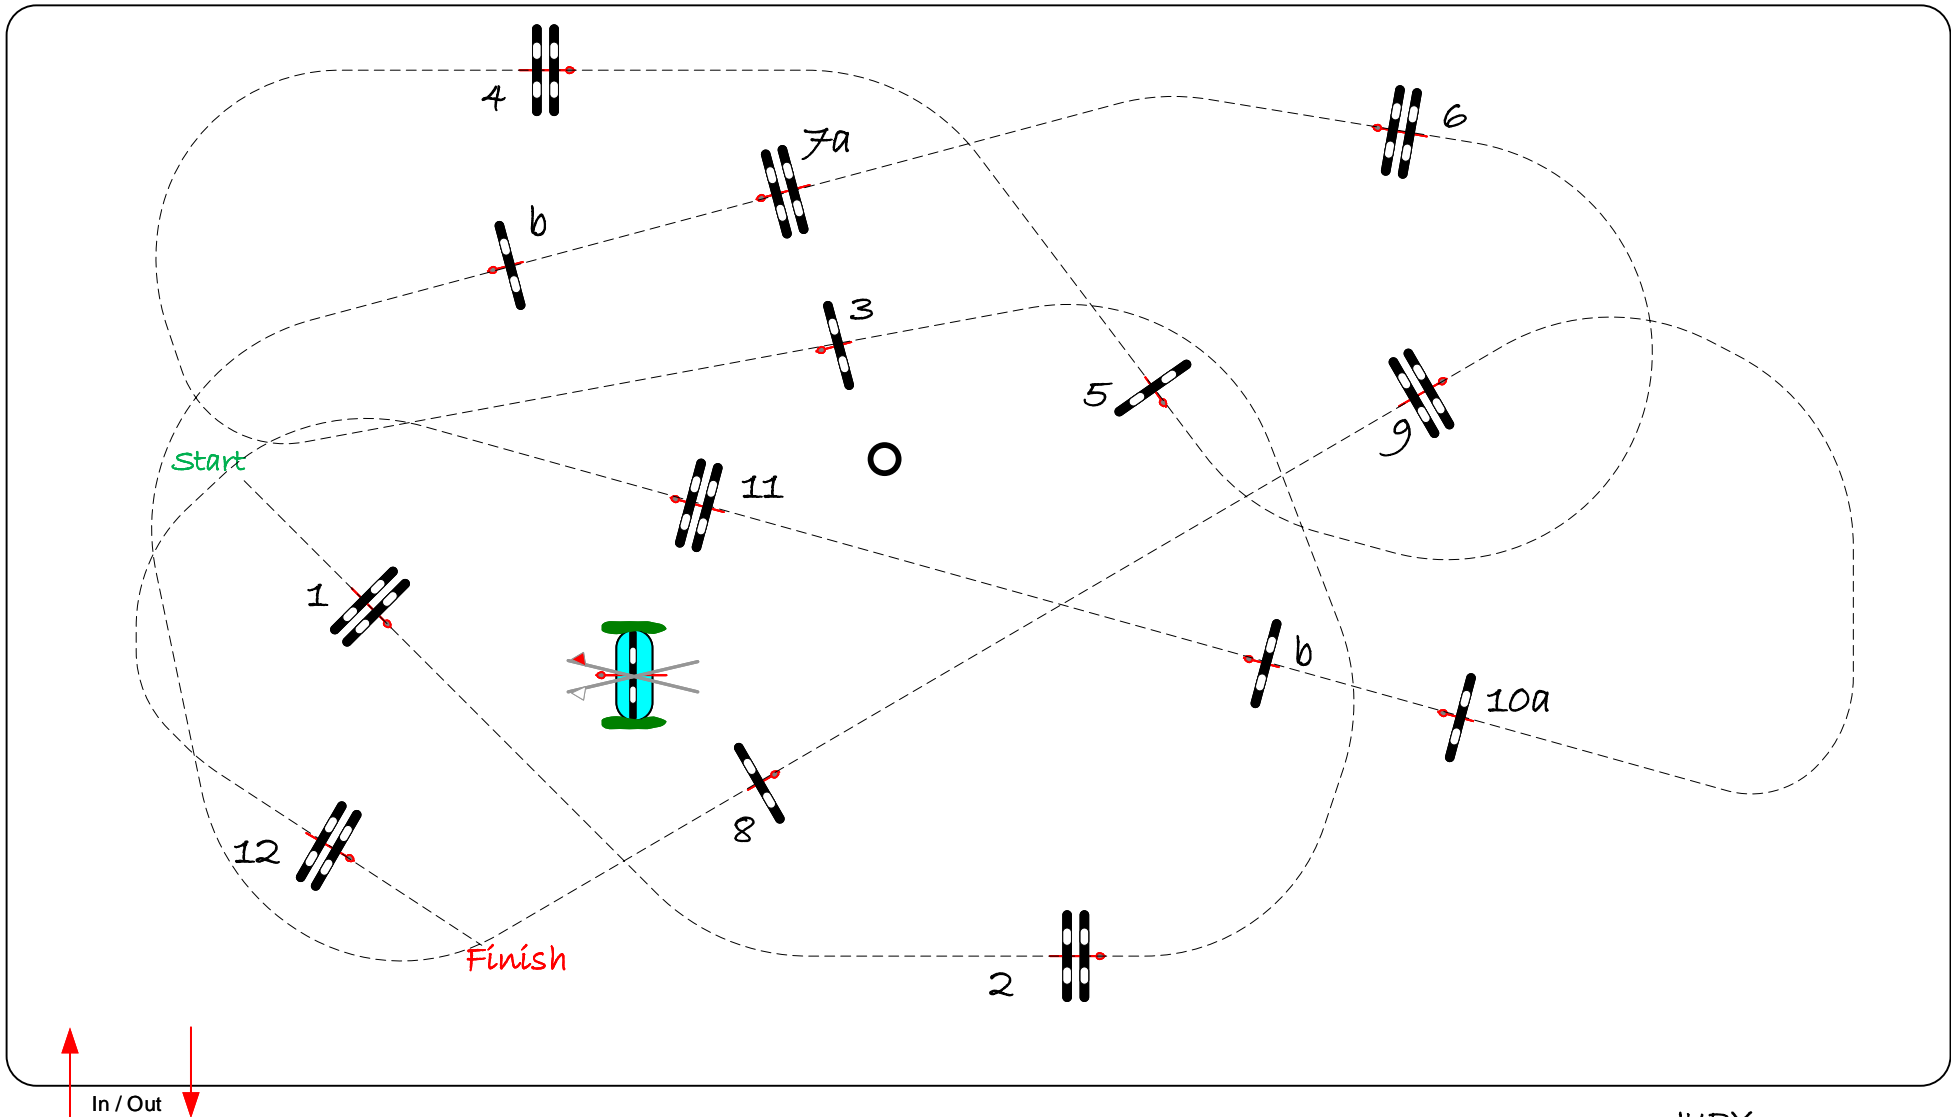

KATERSHOEVE

Class No.: 9

Klasse 4

Competition against the clock

zaterdag 1 juni 2019

Table: A

Speed: 350 m/min

1st Phase: 12

National RG:

Length: 520 m

Efforts: 14

FEI RG / Art. 238.2.1

Time allowed: 90 sec

Penalty sec:

Height: 1.05 m

Time limit: 180 sec

Closed combination:

JURY