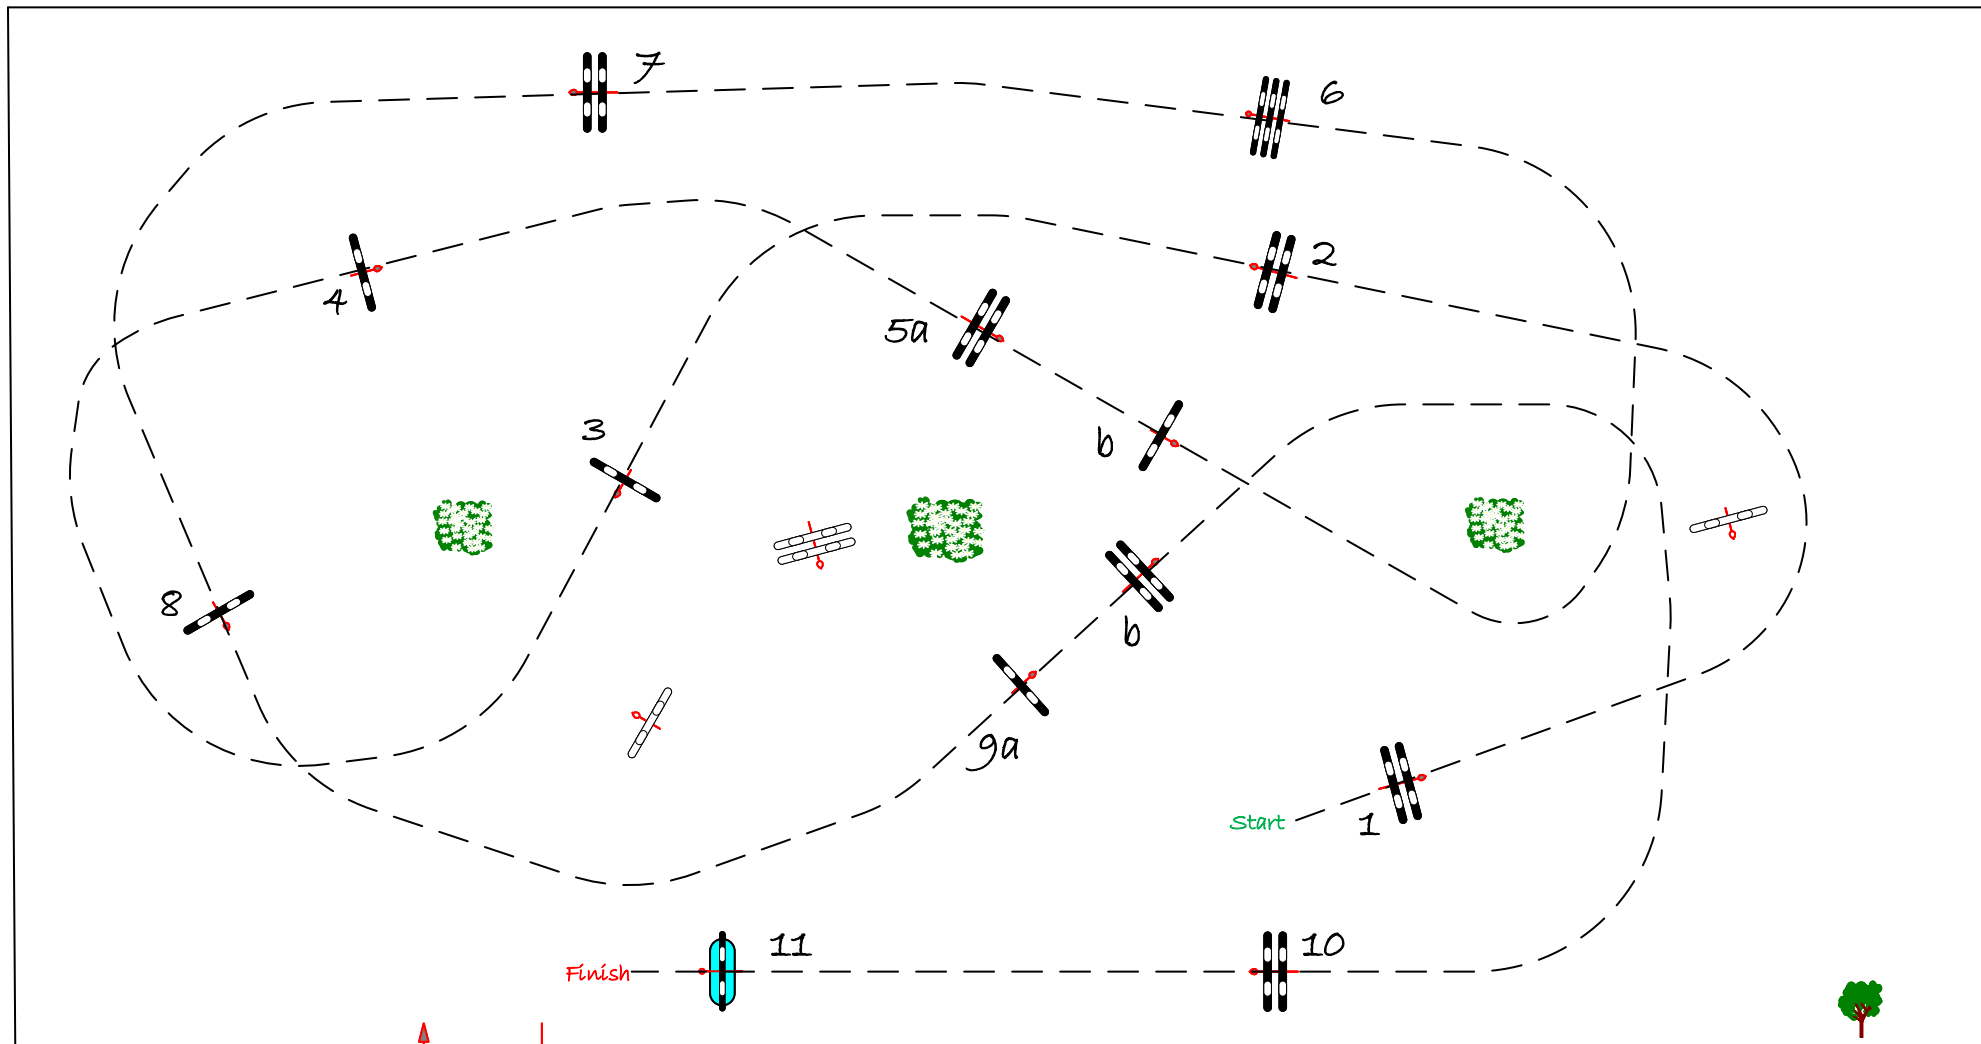

Class No.: 2

YOUNG HORSES 5 YEAR

Barema A niet op tijd

donderdag 4 juli 2019

Table: A
National RG:
FEI RG / Art. 238.1.1
Height: 1.15 m

Speed: 350 m/min
Length: 510 m
Time allowed: 88 sec
Time limit: 176 sec

Obstacles: 11
Efforts: 13
Penalty sec:
Closed combination:

DE KRAAL

1° Manche vijfjarige

COURSE DESIGNER
VERBOVEN LUC

0476.46.40.70

In / Out

JURY