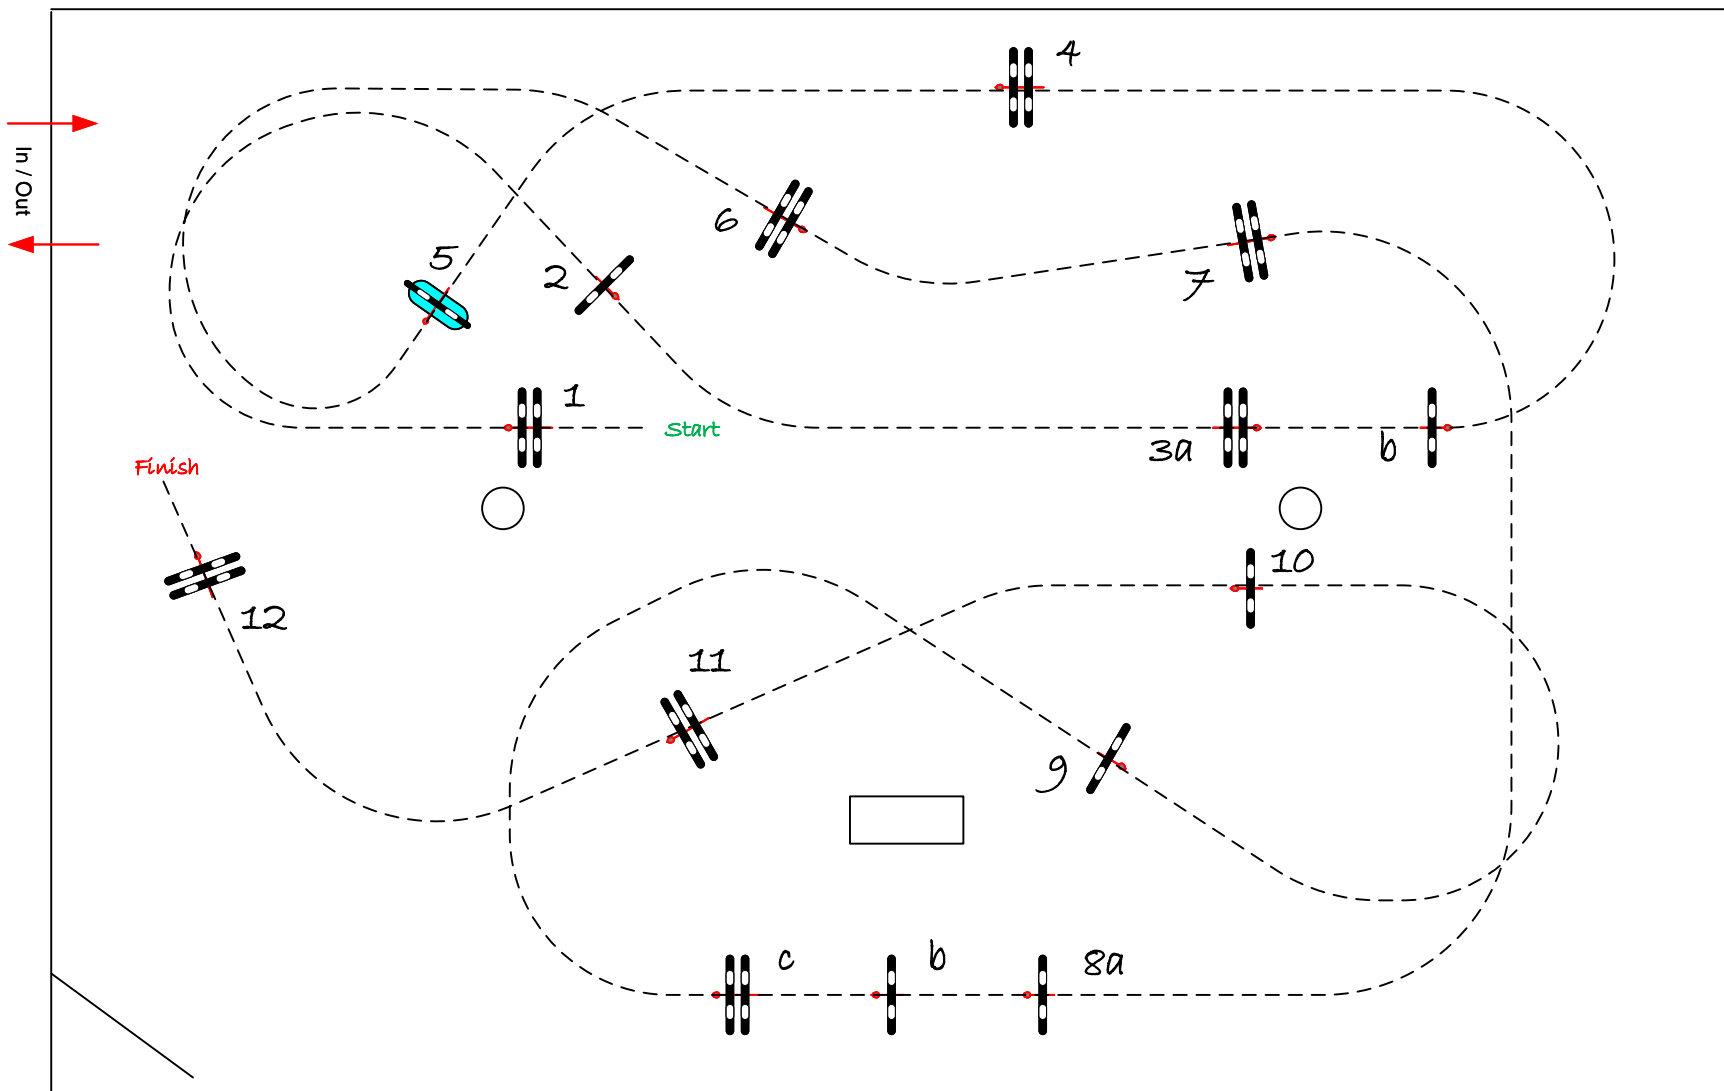

Class No.: 8

Nationaal 1.35

Competition against the clock

zondag 11 augustus 2019