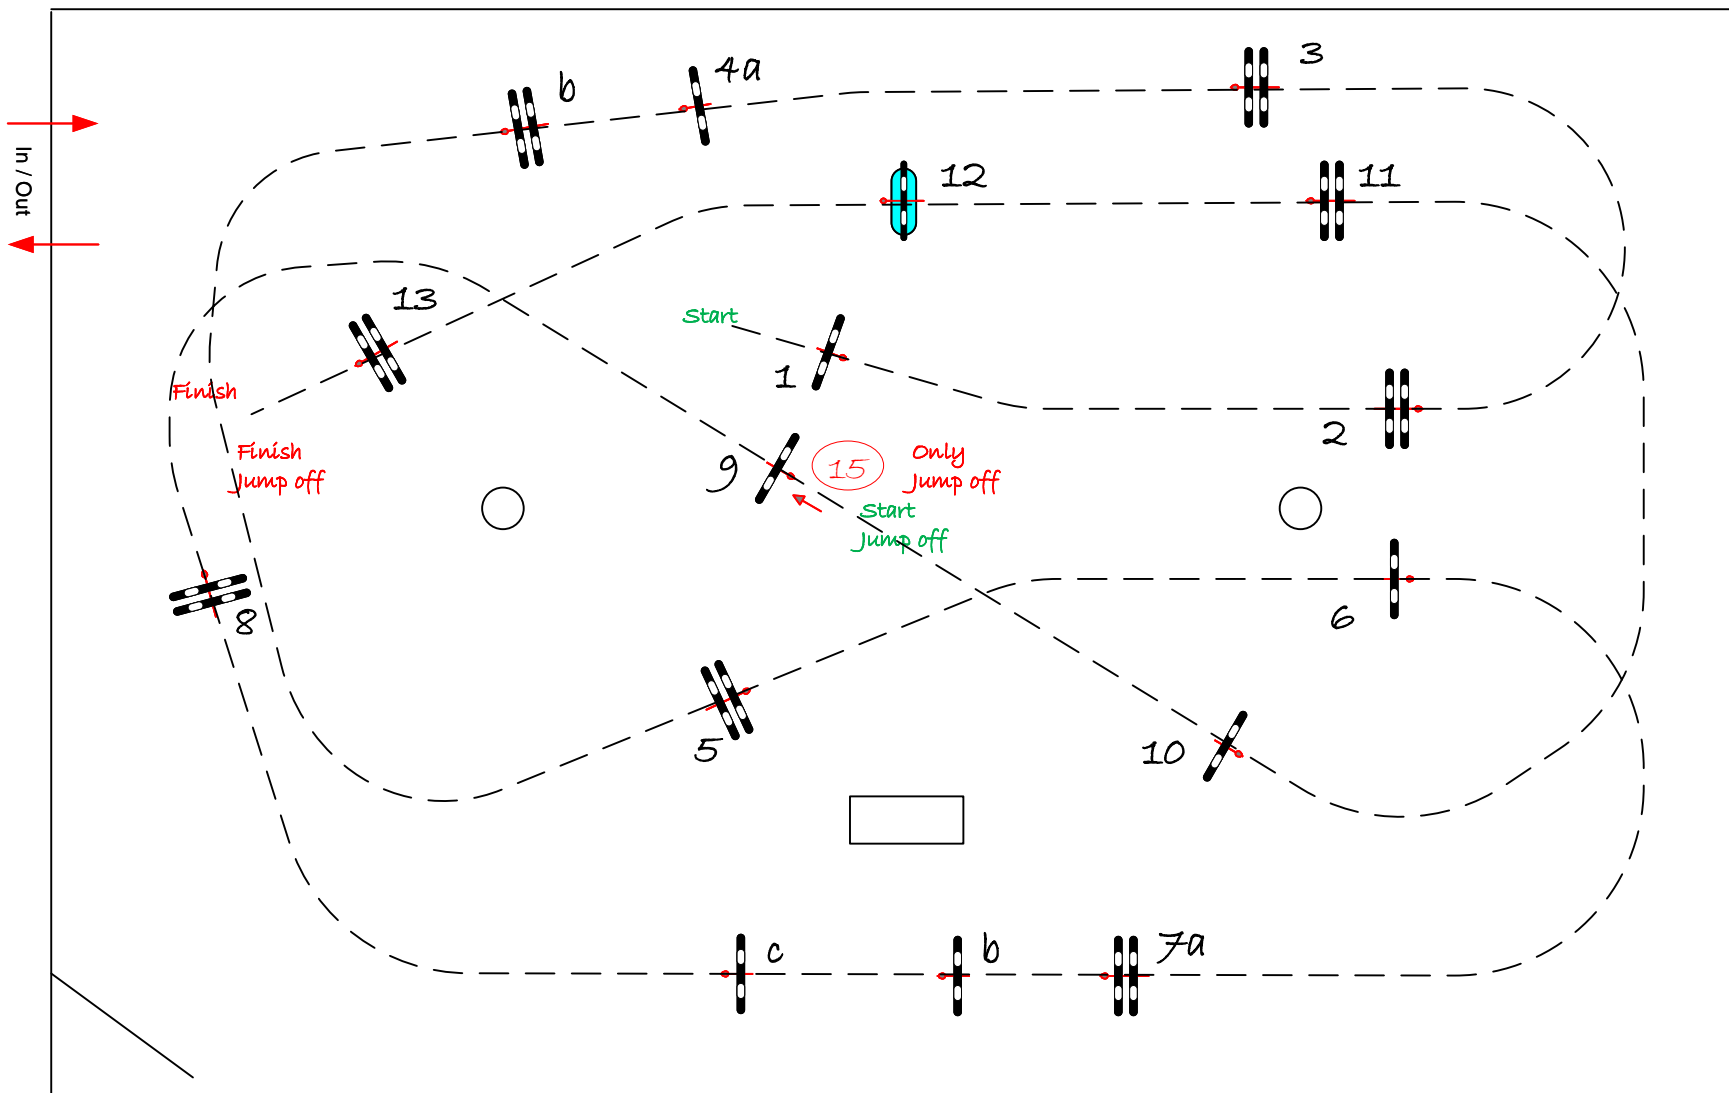

STEPEX ARENA

7 GOLD

Class No.: 9

Nationaal 1.45 GP

Competition with one jump-off

zondag 11 augustus 2019

Table: A

National RG:

FEI RG / Art. 238.2.2

Height: 1,45 m

Speed: 375 m/min

Length: 0 m

Time allowed: 0 sec

Time limit: 0 sec

Obstacles: 13

Efforts: 16

Penalty sec

Closed combination:

2nd Phase:

15 5 6 7ab 10 11 13

Length: 340 m

Time allowed: 55 sec

Time limit: 110 sec

Course Designer
L. VERBOVEN BEL
0476.46.40.70