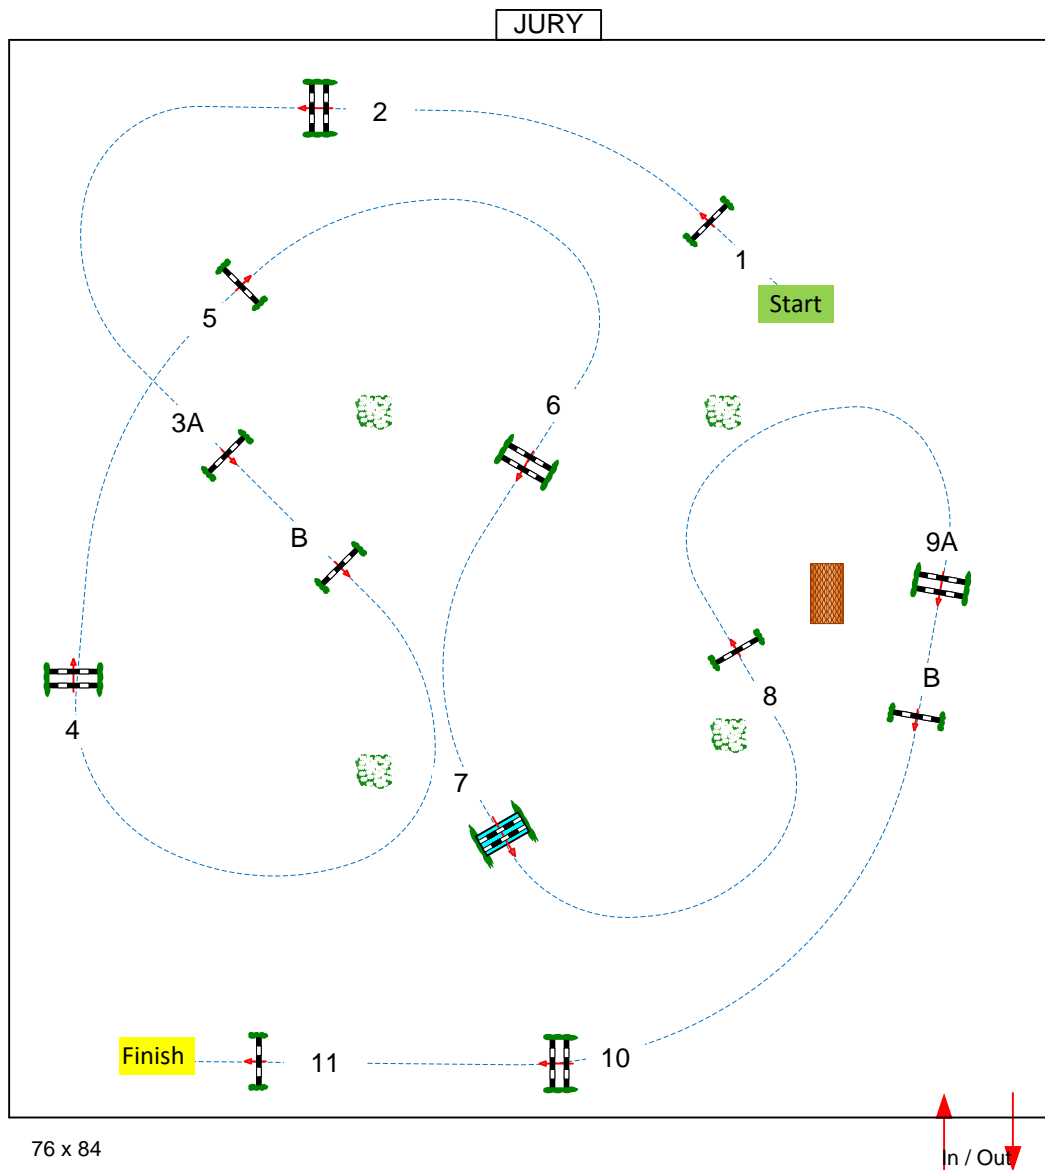

FLANDRIA ARENA

5

Class No.:

CSI**

Table A against the clock

zaterdag 17 augustus 2019

Start: 14:30

Table: A / A

National RG:

FEI RG / Art. 238.2.1

Height: 1,35 m

Speed: 350 m/min

Length: 430 m

Time allowed: 74 sec

Time limit: 148 sec

Obstacles: 11

Efforts: 13

Course Designer; Henk Linders
Assistent; Marco de Jong
Luc Verboven