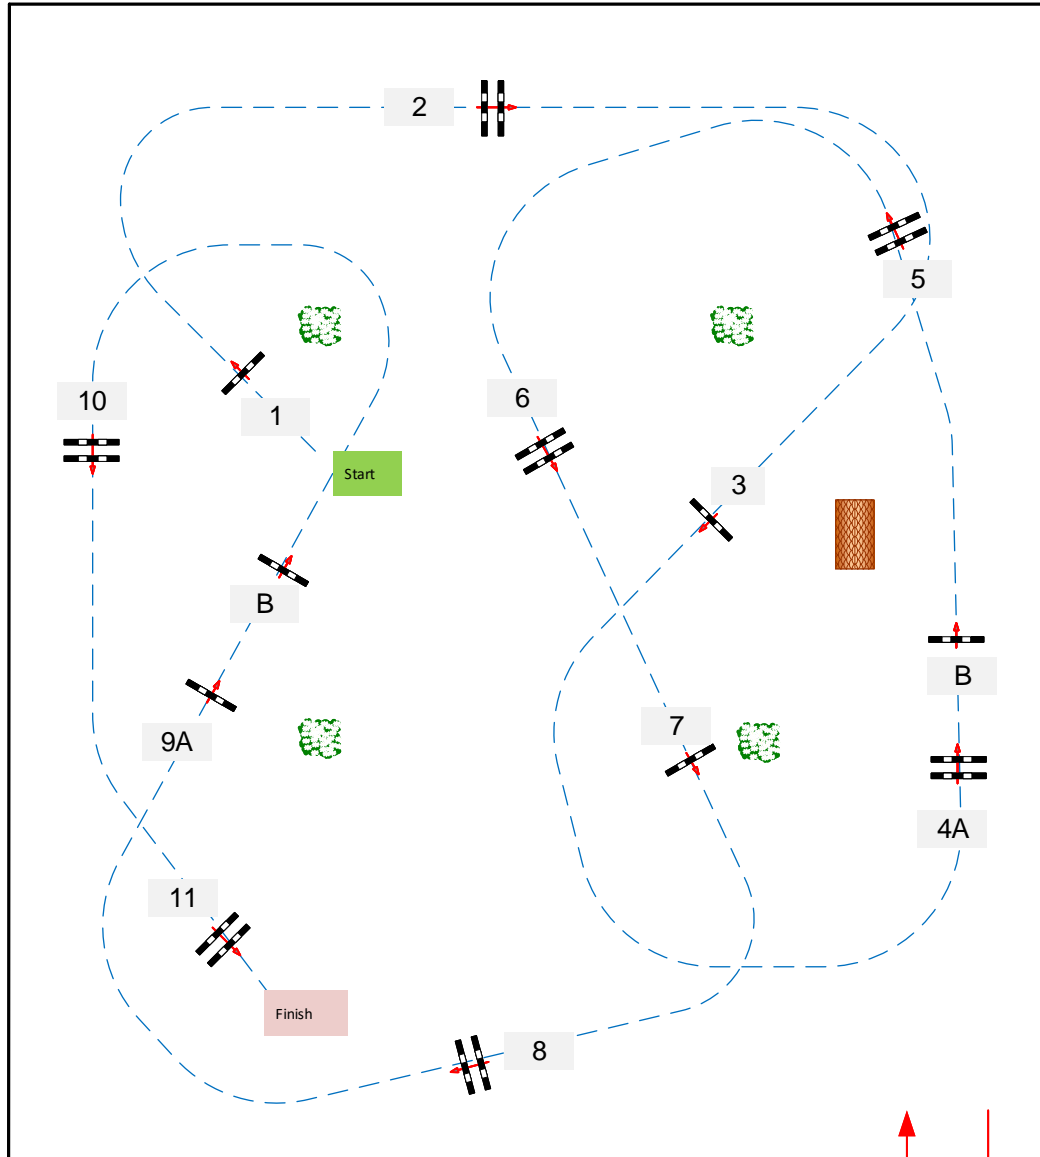

FLANDRIA ARENA

JURY

76x84

↑
In / Out
↓

Class No.:

E

CSI YH 5 yrs old

Competition against the clock

vrijdag 6 september 2019

Table: A

National RG:

FEI RG / Art. 238.2.1

Height: 1.15 m

Speed: 350 m/min

Length: 485 m

Time allowed: 84 sec

Time limit: 168 sec

1st Phase: B 11

Efforts: 13

Course Designer; Henk Linders
Assistent; Luc Verboven
Pieter Vitse