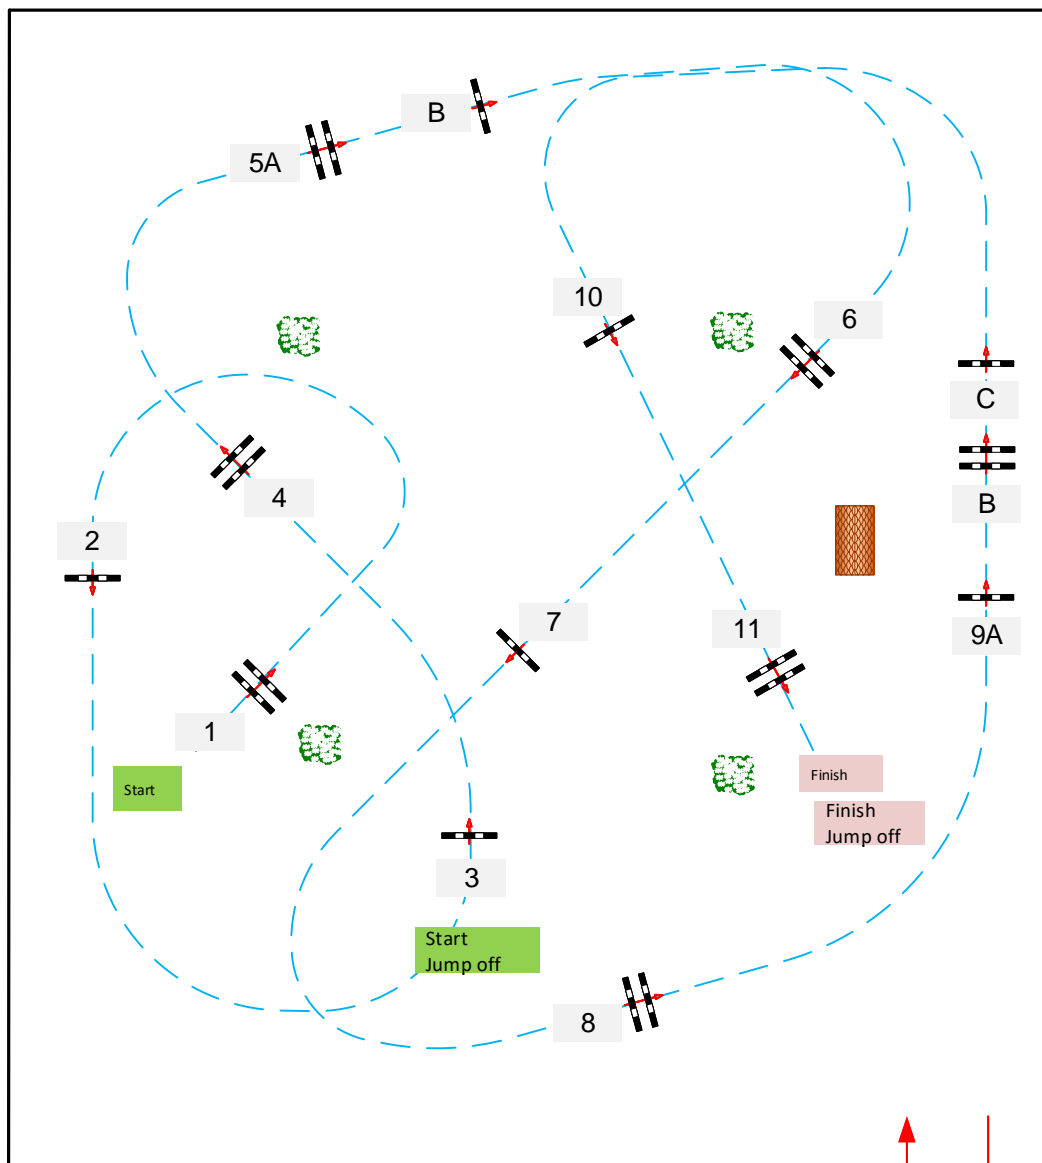

FLANDRIA ARENA

JURY

76x84

In / Out

Class No.:

H

CSI YH 6 yrs old

Competition with one jump-off

zondag 8 september 2019

Table: A

National RG:

FEI RG / Art. 238.2.2

Height: 1.25- 1.30 m

Speed: 350 m/min

Length: 465 m

Time allowed: 80 sec

Time limit: 160 sec

Obstacles: 11

Efforts: 14

Jump off: **3 - 4 - 5B - 6 - 9BC -11**

Length: 260 m

Time allowed: 45 sec

Time limit: 90 sec

Course Designer; Henk Linders
Assistent; Luc Verboven
Pieter Vitse