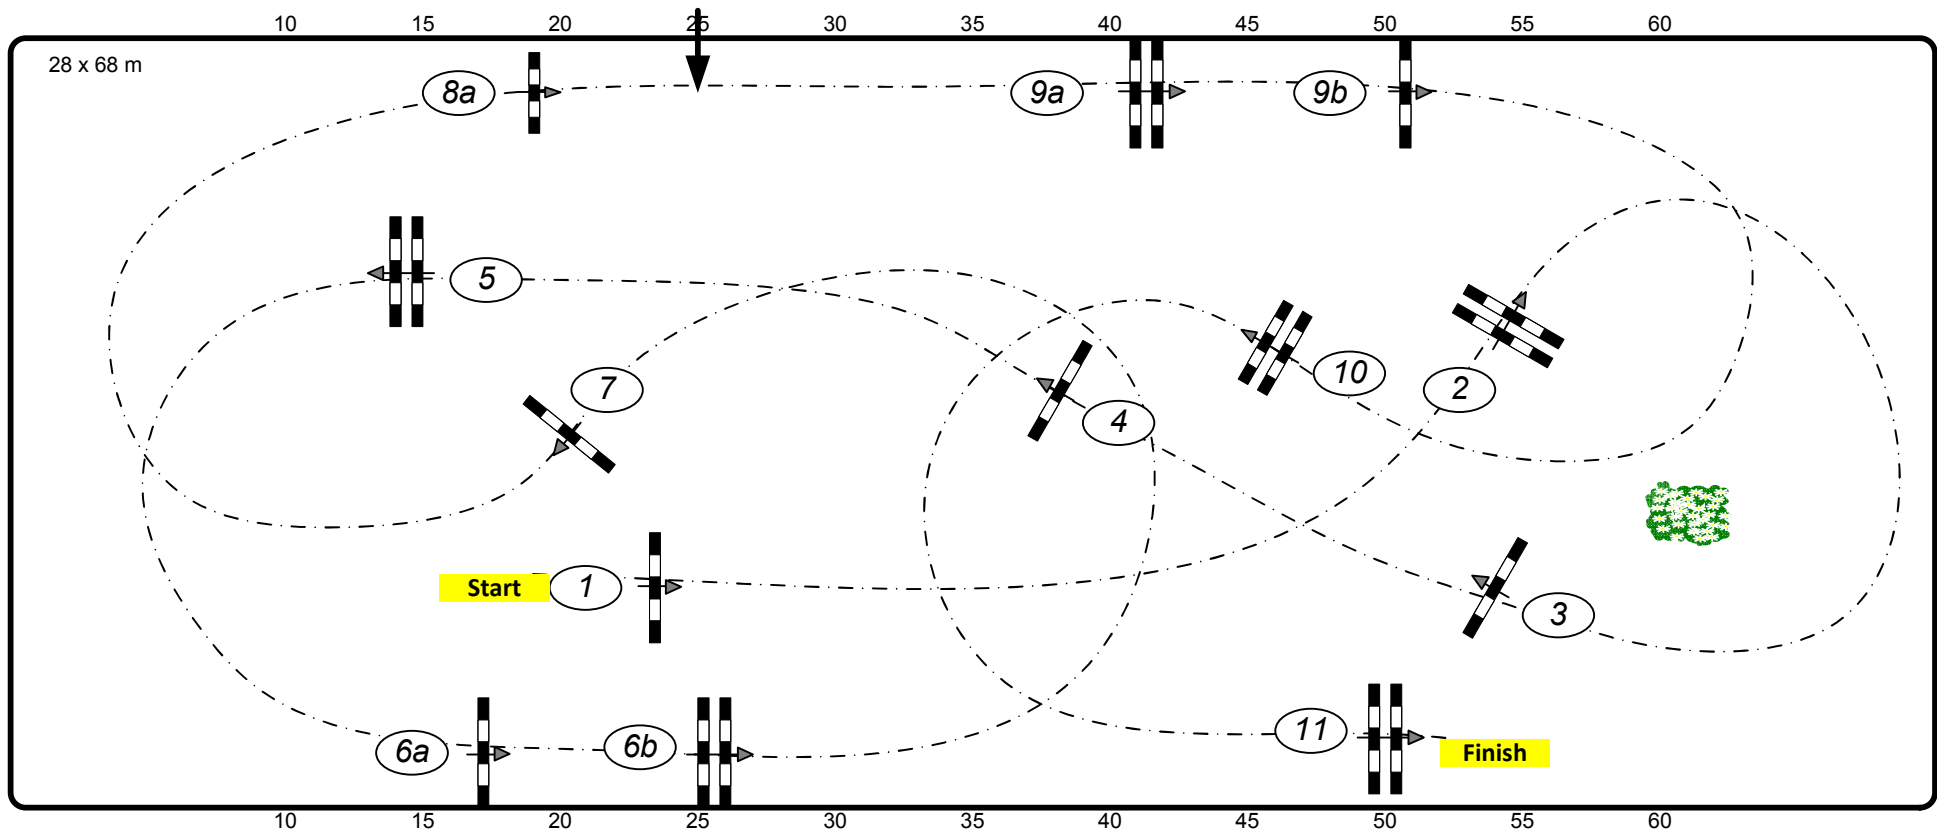

Internationales CSI** Neustadt Dosse 2019

Class No.: 05 Medium Tour Competition against the clock

Table: A	Speed: 350 m/min	Obstacles: 11	Jump-Off: 0
National RG:	Length: 340 m	Efforts: 13	Length: 0 m
FEI RG / Art. 238.2.1	Time allowed: 59 sec	Penalty sec:	Time allowed: 0 sec
Height: 1,40 m	Time limit: 118 sec	Closed combination:	Time limit: 0 sec