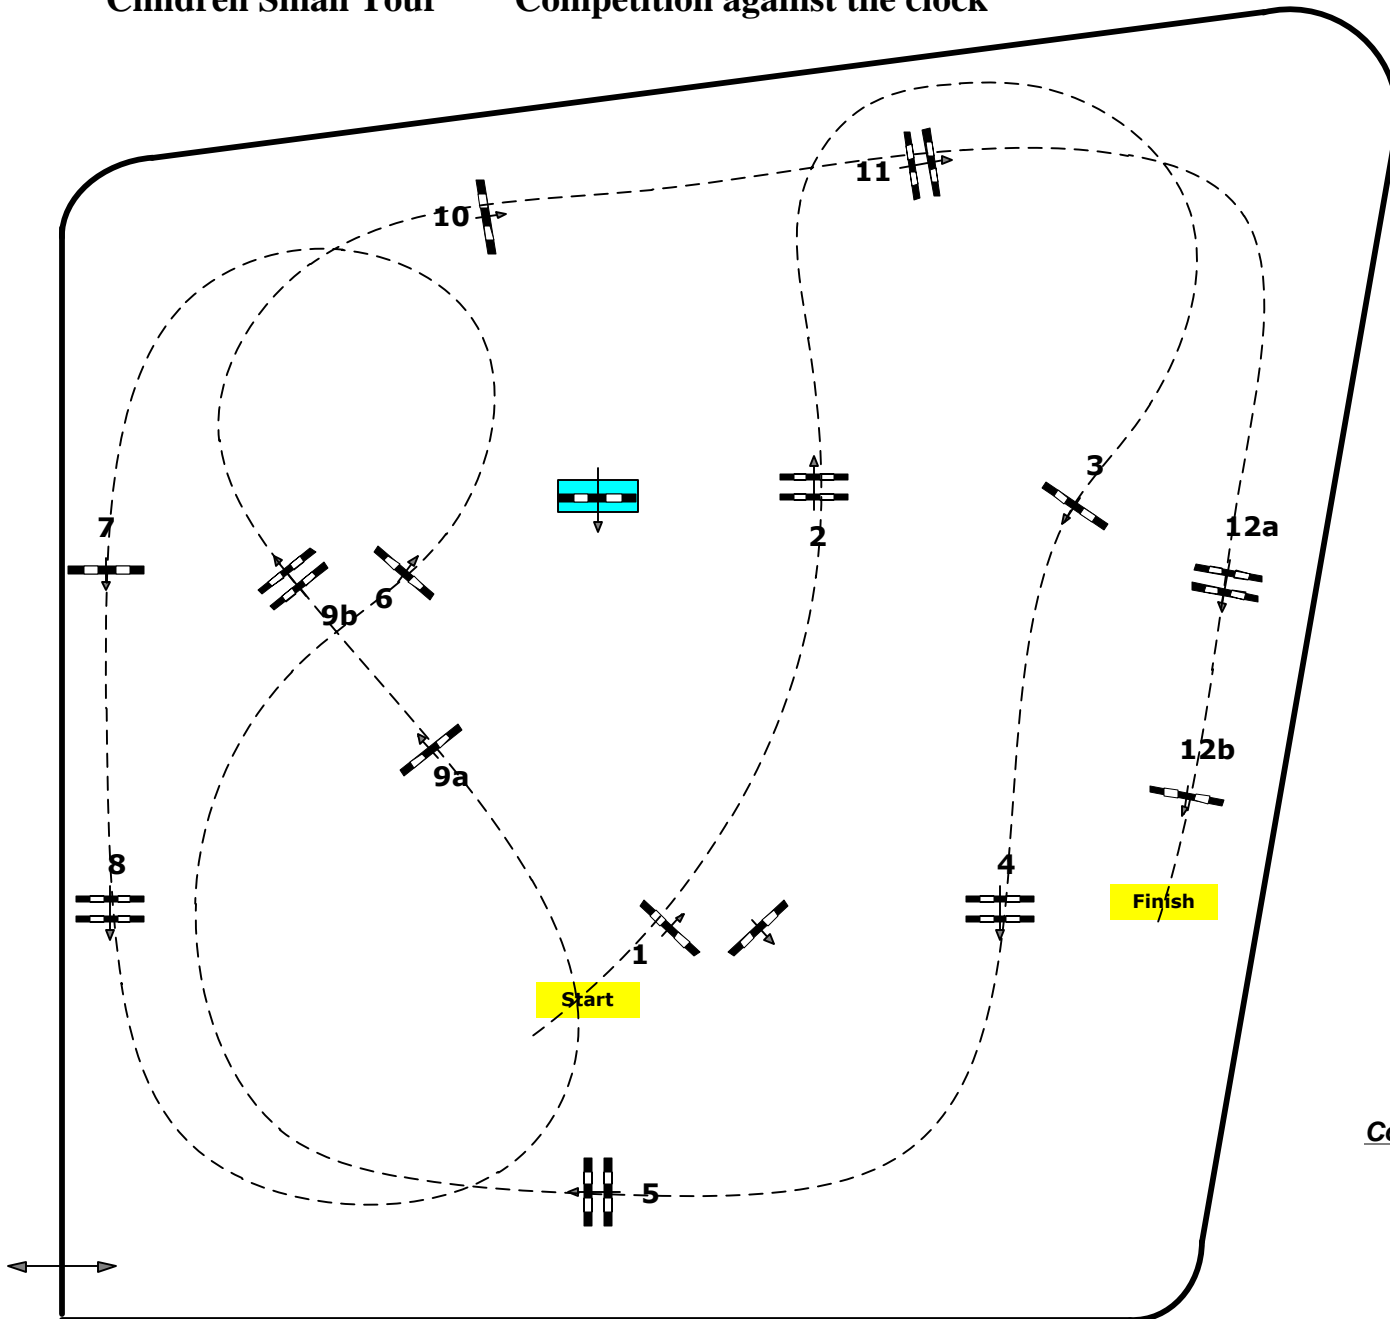

# CSIO P/CH/J/YR Lamprechtshausen,AUT

17

Children Small Tour Competition against the clock

Table: A

FEI RG / Art. 238.2.1

Height: 1,15 mtr.

Speed: 350 m/Min.

Length: 450 mtr.

Time allowed 78 sec.

Time limit 156 sec.

Obstacles : 12

Efforts: 15

Jump Off :

Length: 0 mtr.

Time allowed: 0 sec

Time limit: 0 sec.