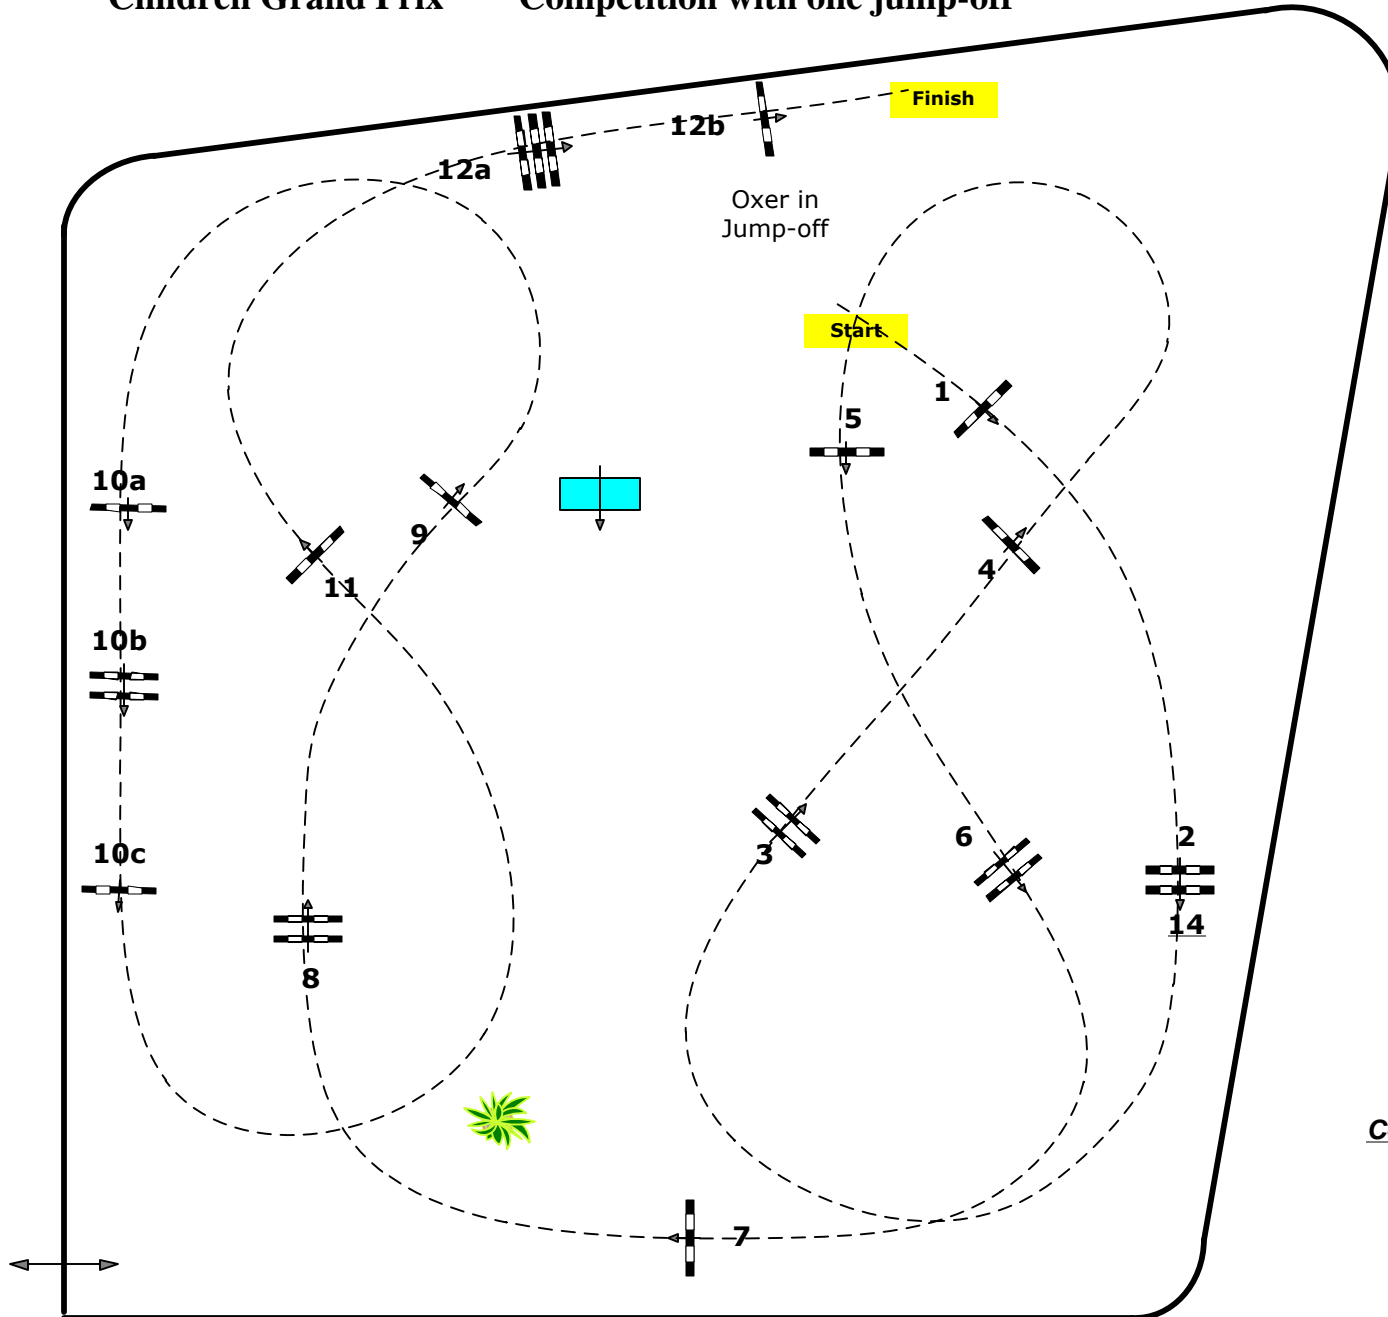

# CSIO P/CH/J/YR Lamprechtshausen, AUT

26

Children Grand Prix Competition with one jump-off

Table: A

FEI RG / Art. 238.2.2

Height: 1,30 mtr.

Speed: 350 m/Min.

Length: 440 mtr.

Time allowed 76 sec.

Time limit 152 sec.

Obstacles : 12

Efforts: 15

Jump Off :

14-6-7-9-10ab-11-12b

Length: 320 mtr.

Time allowed: 55 sec

Time limit: 110 sec.

Course Design:

**Franz SCHIERMAYR (AUT)**

**Kurt REITETSCHLÄGER (AUT)**