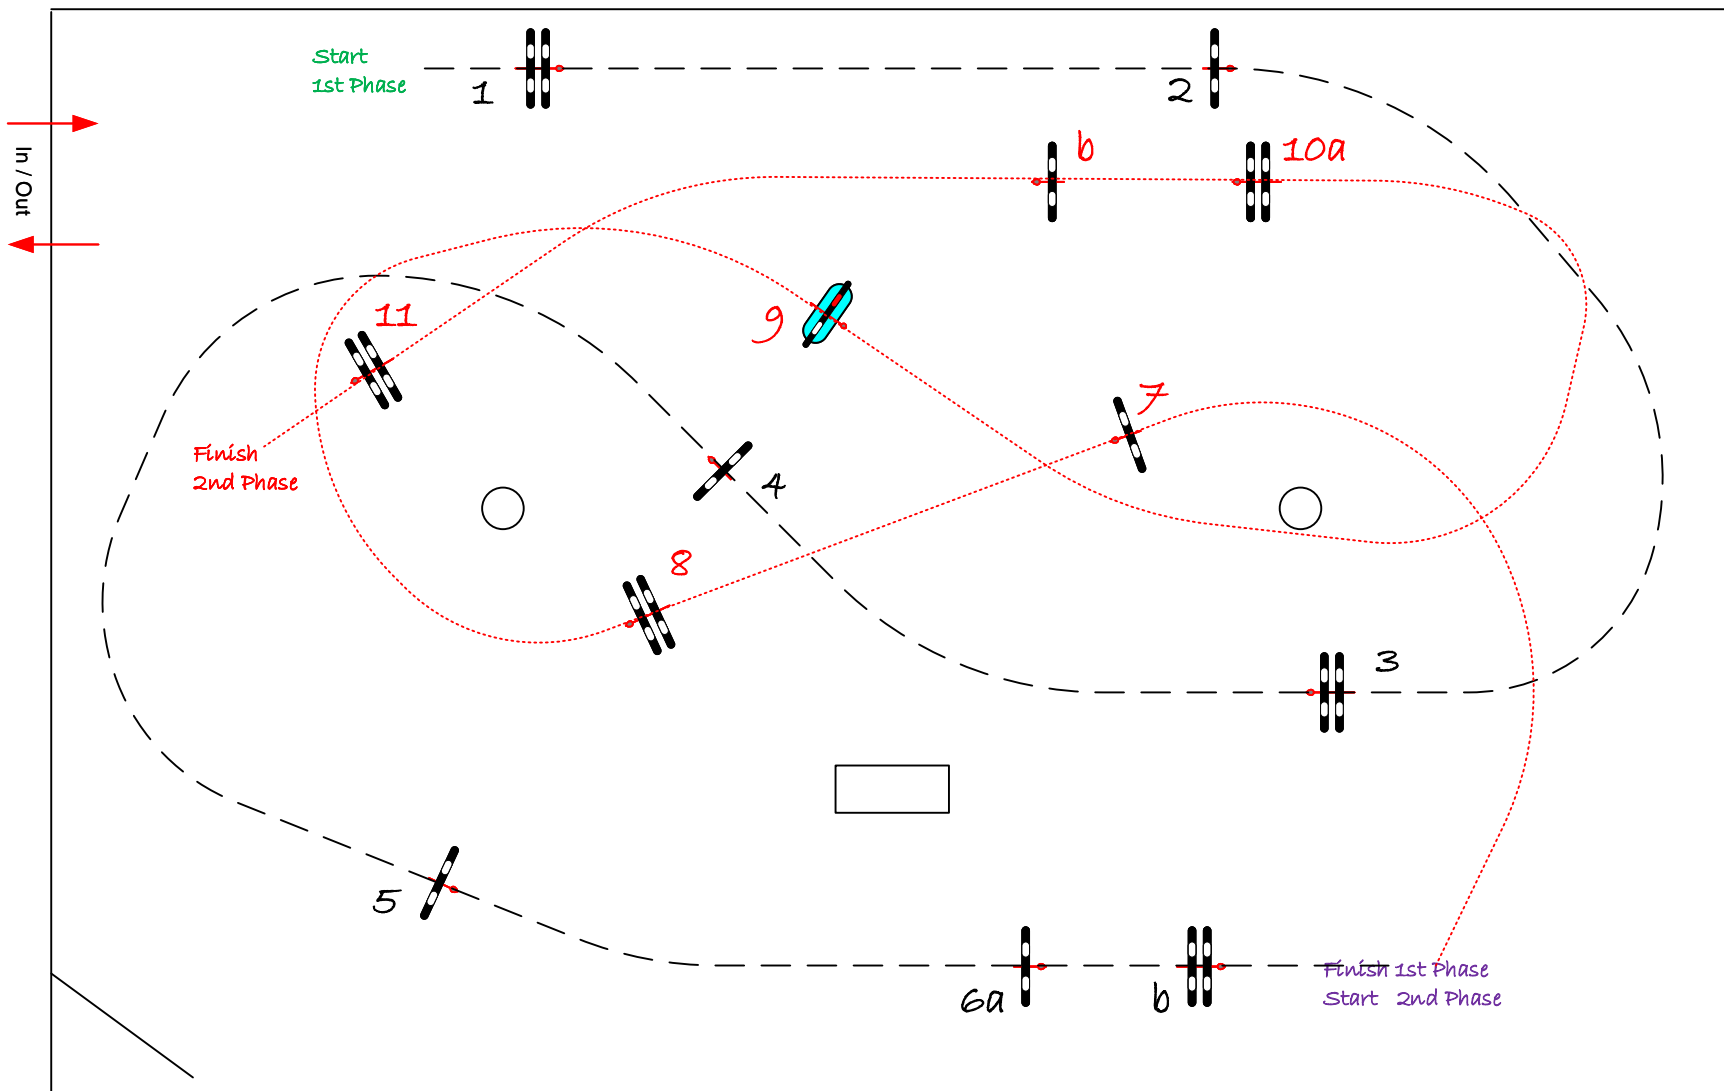

# STEPHEX ARENA

GOLD

Class No.: 5

GOLD 1.10

Competition in two Phases Special

donderdag 11 juni 2020

COURSE DESIGNER  
VERBOVEN LUC  
0476.46.40.70

Table: A  
National RG:  
FEI RG / Art. 274.2.5  
Height: 1.10 m

Speed: 350 m/min

Length: 250 m

Time allowed: 43 sec

Time limit: 86 sec

1st Phase: 1 --- 6

Efforts: 7

Penalty sec

Closed combination:

2nd Phase:

~~7~~ --- 11

Length: 240 m

Time allowed: 42 sec

Time limit: 84 sec

JURY