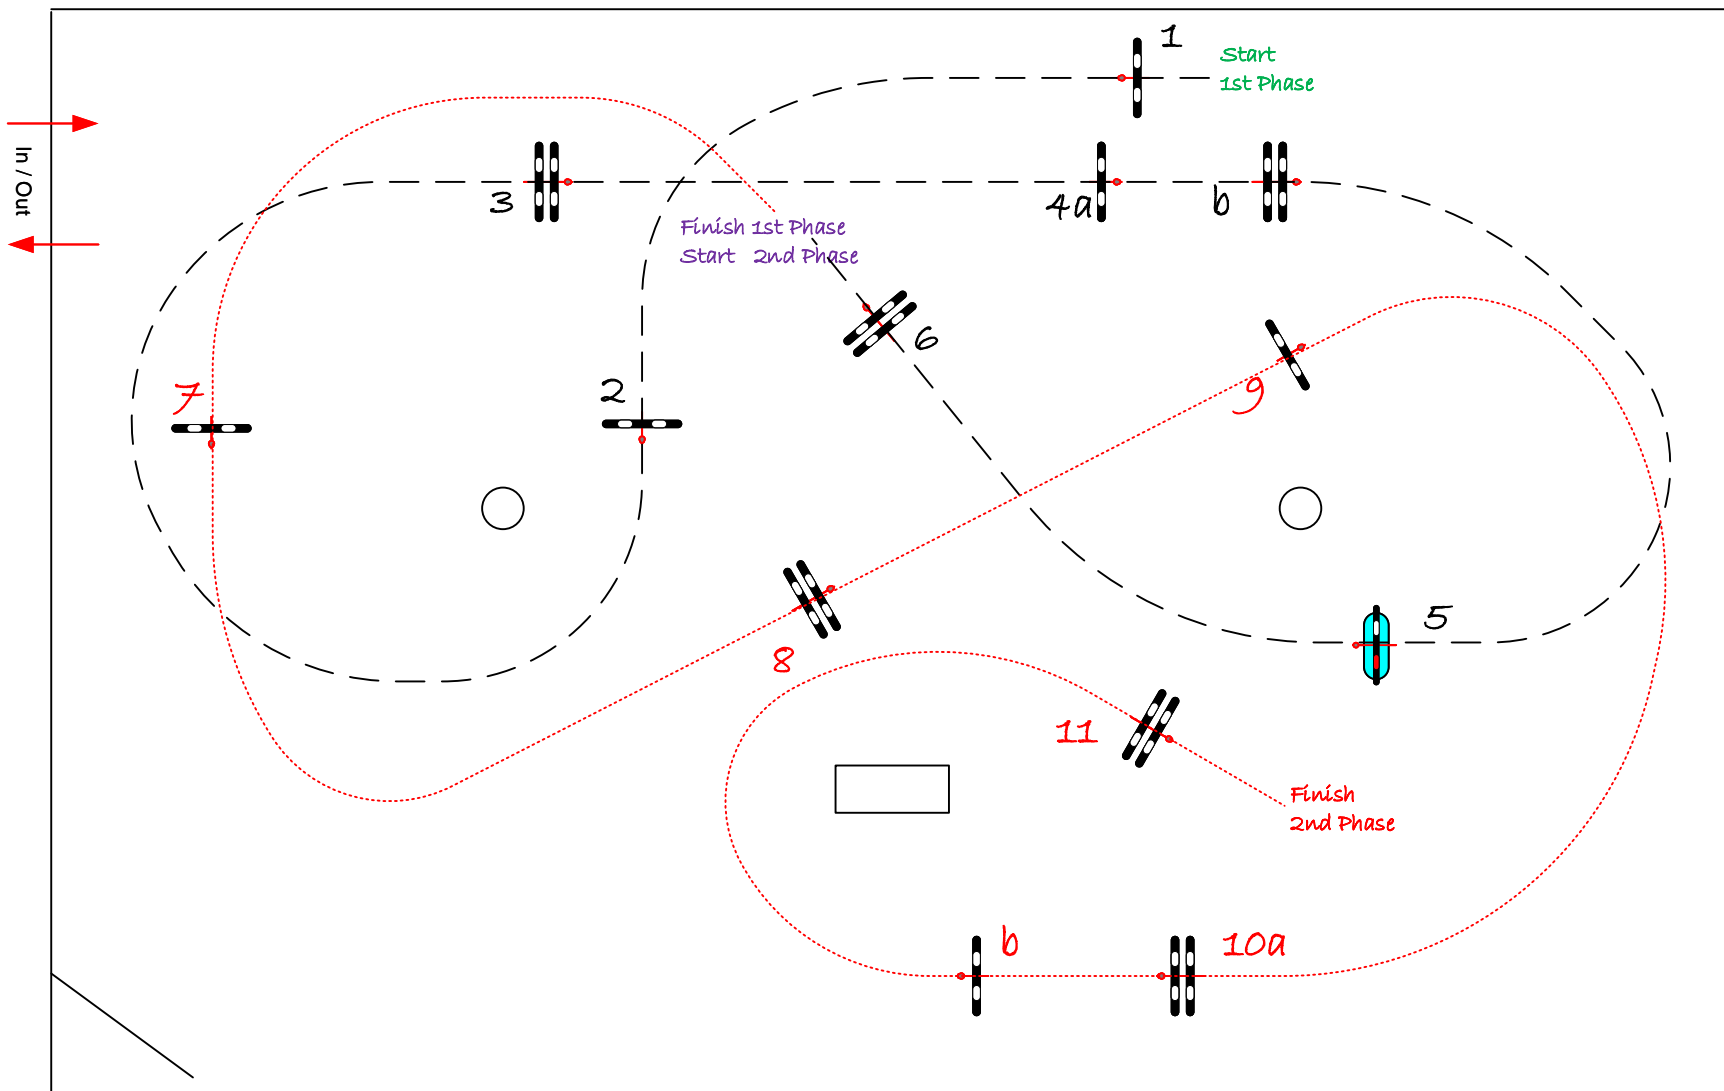

# STEPHEX ARENA

GOLD

Class No.: 7

GOLD 1.30

Competition in two Phases Special

donderdag 11 juni 2020

COURSE DESIGNER  
VERBOVEN LUC  
0476.46.40.70

Table: A  
National RG:  
FEI RG / Art. 274.2.5  
Height: 1.30 m

Speed: 350 m/min

Length: 260 m

Time allowed: 45 sec

Time limit: 90 sec

1st Phase: 1 --- 6

Efforts: 7

Penalty sec

Closed combination:

2nd Phase:

~~7~~ --- 11

Length: 260 m

Time allowed: 45 sec

Time limit: 90 sec

JURY