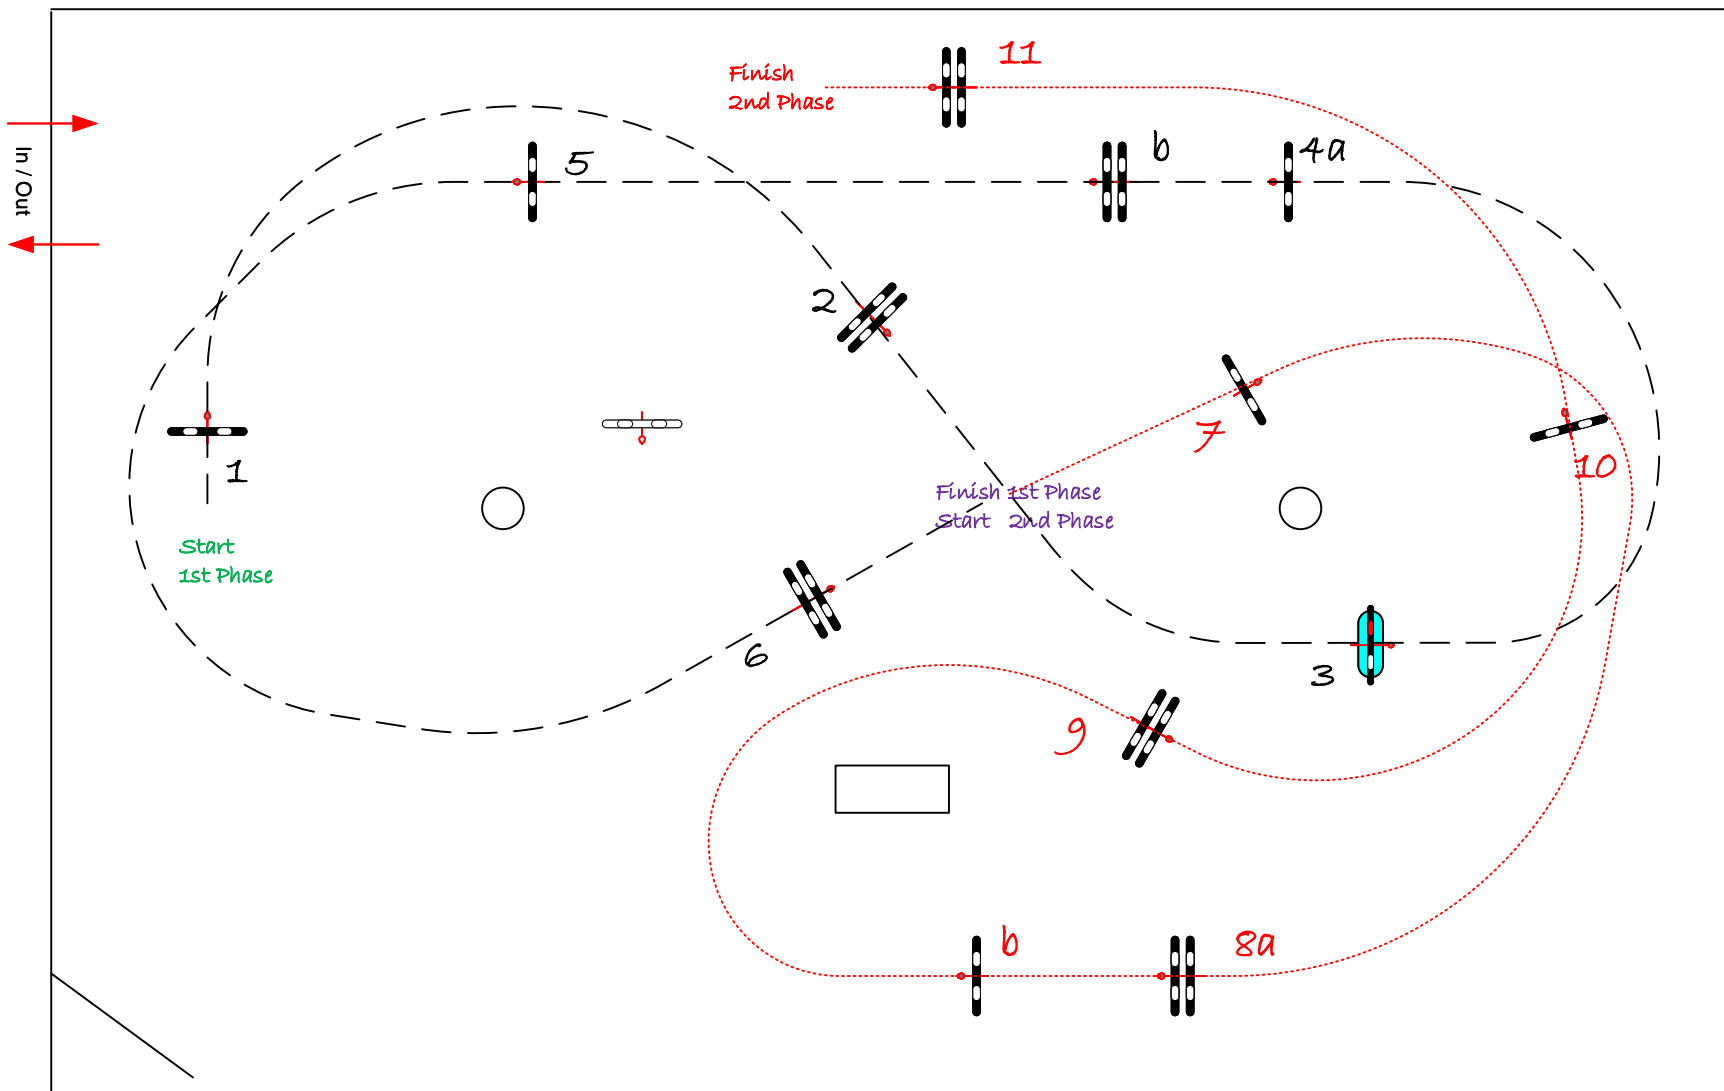

# STEPHEX ARENA

GOLD

Class No.: 7

GOLD 1.30

Competition in two Phases Special

donderdag 11 juni 2020

COURSE DESIGNER  
VERBOVEN LUC  
0476.46.40.70

Table: A  
National RG:  
FEI RG / Art. 274.2.5  
Height: 1.30 m

Speed: 350 m/min

Length: 270 m

Time allowed: 47 sec

Time limit: 94 sec

1st Phase: 1 --- 6

Efforts: 7

Penalty sec

Closed combination:

2nd Phase:

~~7~~ --- 11

Length: 230 m

Time allowed: 40 sec

Time limit: 80 sec

JURY