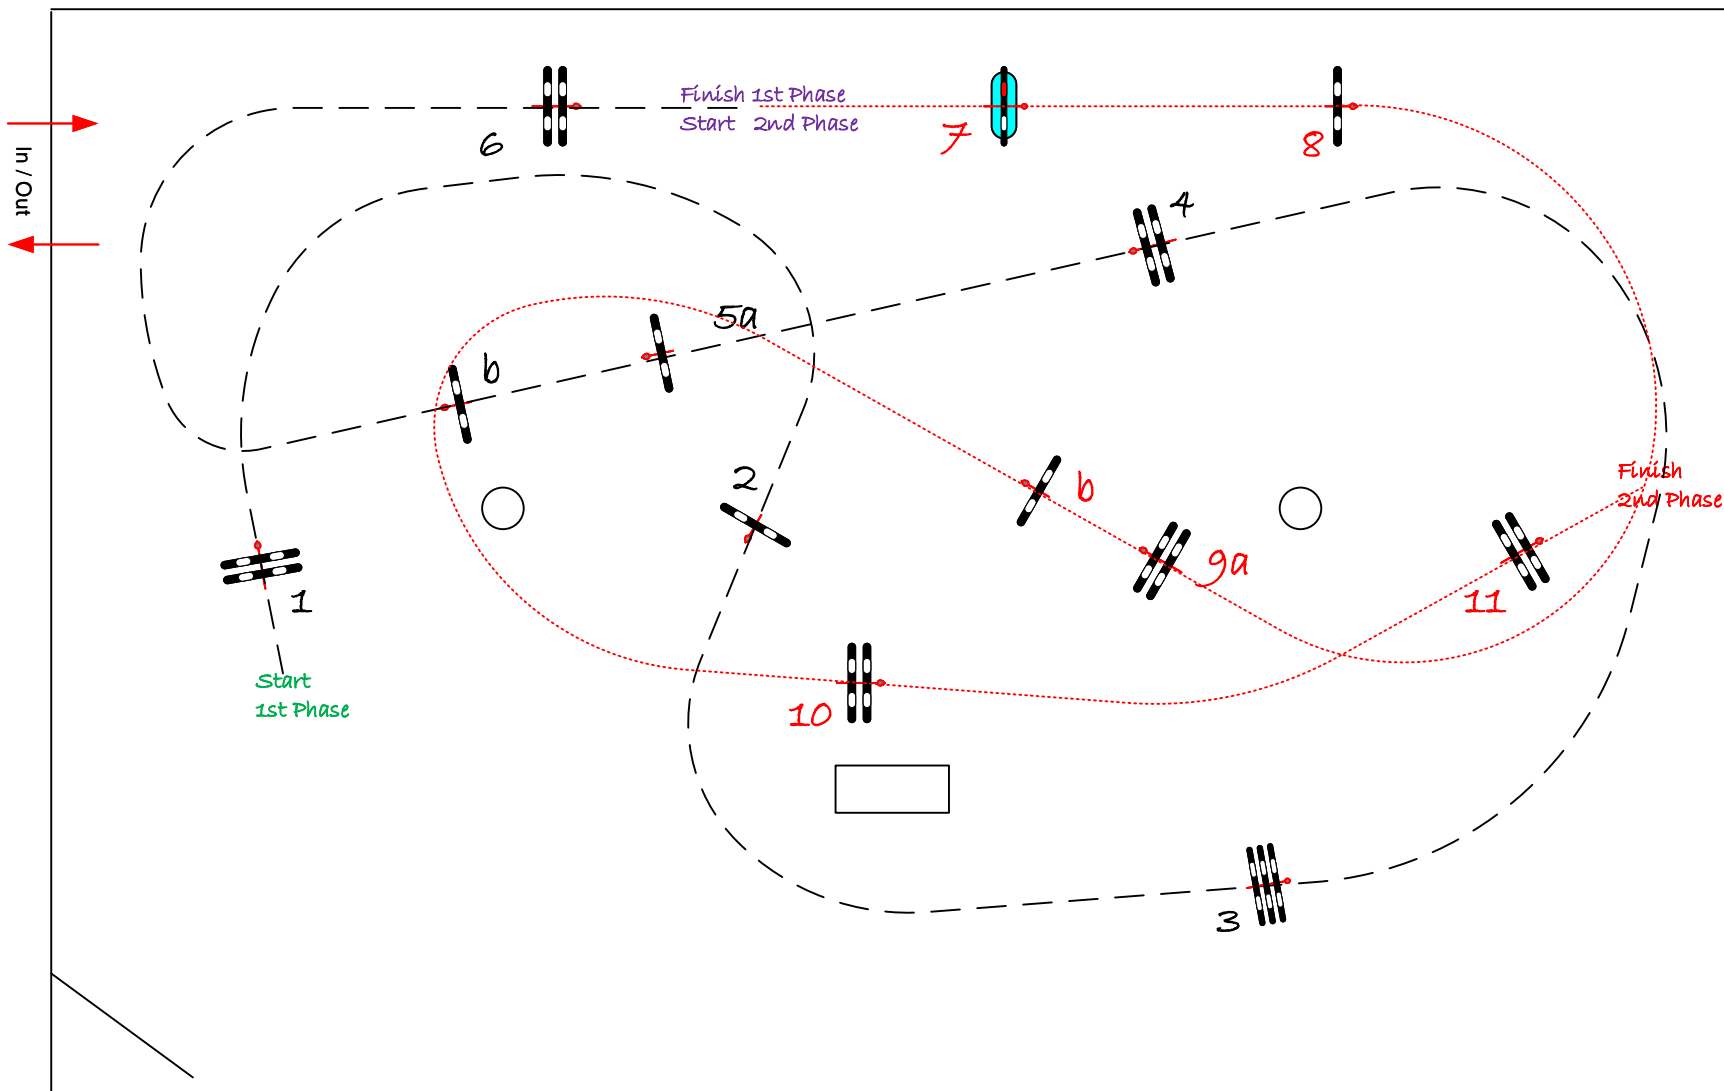

STEPHEX ARENA

GOLD

Class No.: 2

GOLD 1.20

Competition in two Phases Special

donderdag 18 juni 2020

COURSE DESIGNER
VERBOVEN LUC
0476.46.40.70

Table: A
National RG:
FEI RG / Art. 274.2.5
Height: 1.20 m

Speed: 350 m/min

Length: 290 m

Time allowed: 50 sec

Time limit: 100 sec

1st Phase: 1 --- 6

Efforts: 7

Penalty sec

Closed combination:

2nd Phase:

~~7~~ --- 11

Length: 210 m

Time allowed: 36 sec

Time limit: 72 sec

JURY