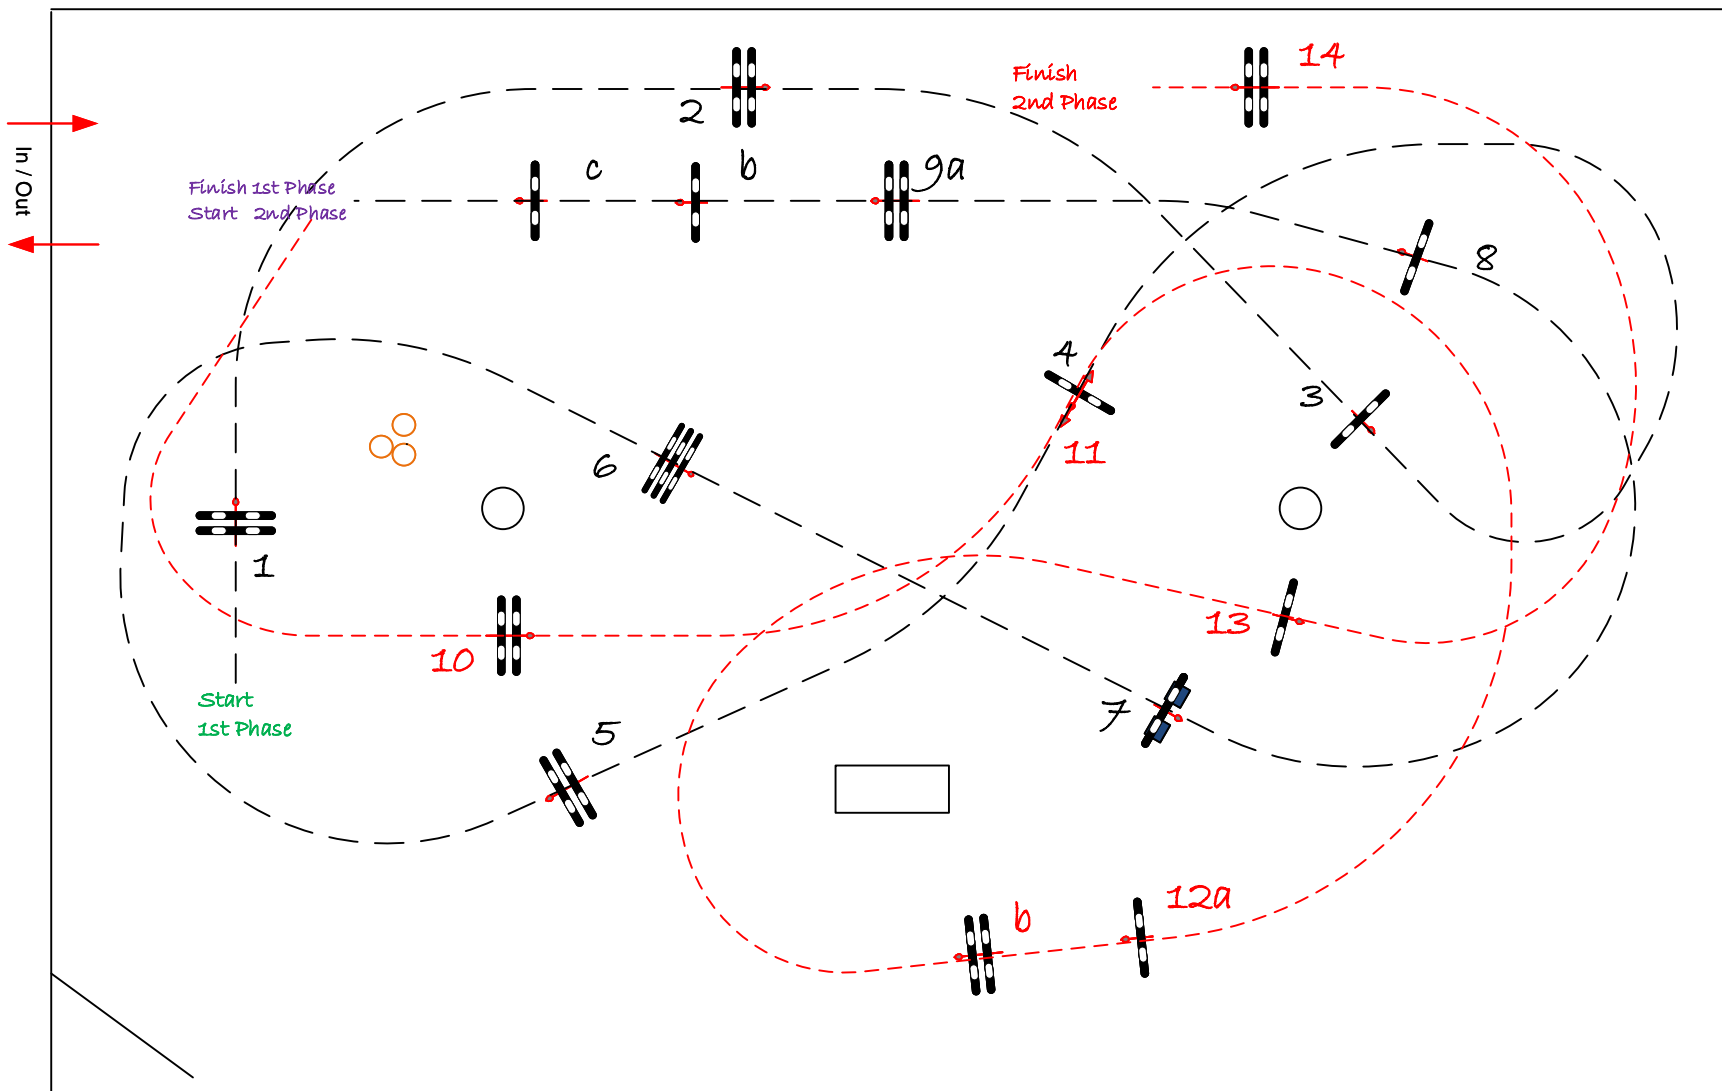

STEPHEX ARENA

STX CYCLUS

Class No.: 13

ZESJARIGE PAARDEN

Competition in two Phases

vrijdag 7 augustus 2020

COURSE DESIGNER
VERBOVEN LUC

0476.46.40.70

Table: A
National RG:
FEI RG / Art. 274.1.5.3
Height: 1,25 m

Speed: 350 m/min

Length: 410 m

Time allowed: 71 sec

Time limit: 142 sec

1st Phase: 9

Efforts: 11

Penalty sec
Closed combination:

2nd Phase:

10 --- 14

Length: 280 m

Time allowed: 48 sec

Time limit: 96 sec

JURY