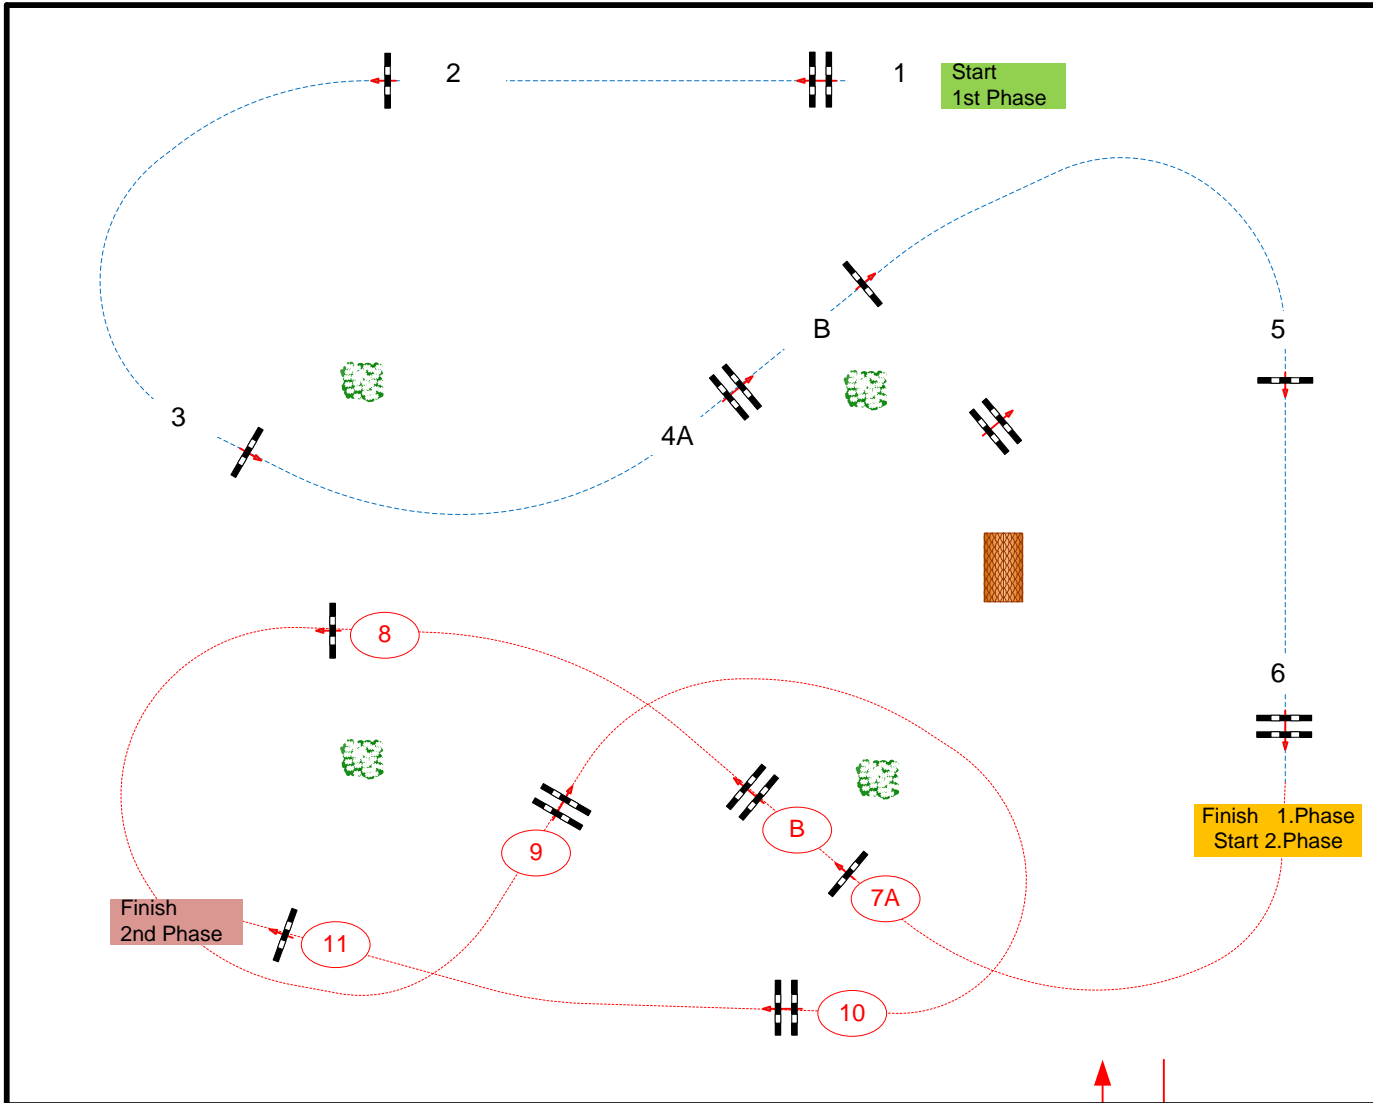

CSI**** / * / YH Lier

JURY

FLANDRIA ARENA

Class No.: **B**

CSI YH 6yrs old

Competition in two Phases special

donderdag 23 juli 2020

Start: 9:00

Table: A
 National RG:
 FEI RG / Art. 274.2.5
 Height: 1,20 m

Speed: 350 m/min

Length: 230 m

Time allowed: 40 sec

Time limit: 80 sec

Obstacles: 1-6

Efforts: 7

2nd phase:

7-11

Length: 250 m

Time allowed: 43 sec

Time limit: 86 sec

Course Designer;
 Marco de jong
 Henk Linders
 Pieter Vitse