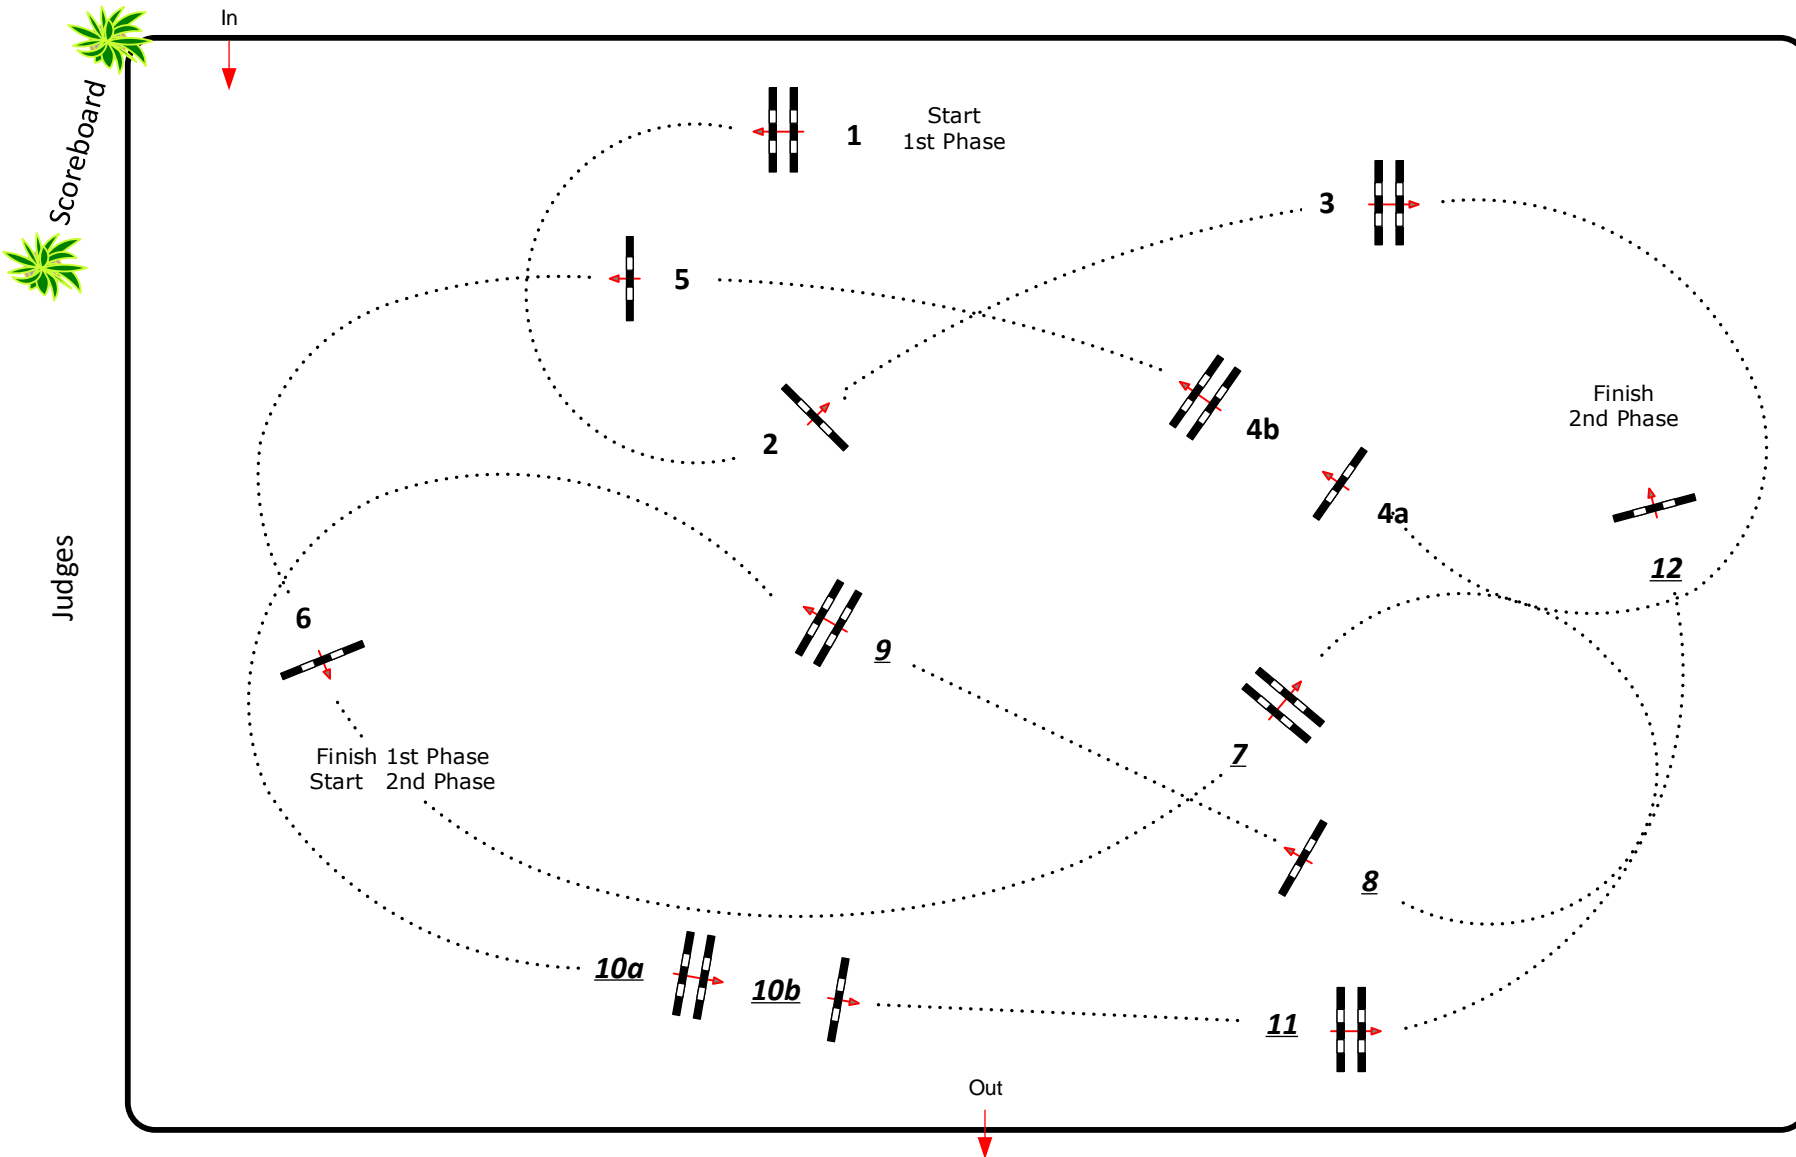

Eschweiler International 2020

12

15

18

Youngster Tour

Competition in two phases - special

Wednesday, 12.08.2020

Table: A
 National RG:
 FEI RG / Art. 274.2.5
 Height: 1,20 / 1,30 / 1,35 m

Speed: 350 m/min

Length: 260 m
 Time allowed: 45 sec
 Time limit: 90 sec

Obstacles: 12
 Efforts: 14
 Penalty sec
 Closed combination:

1st Jump-off:
7-12
 Length: 270 m
 Time allowed: 47 sec
 Time limit: 94 sec