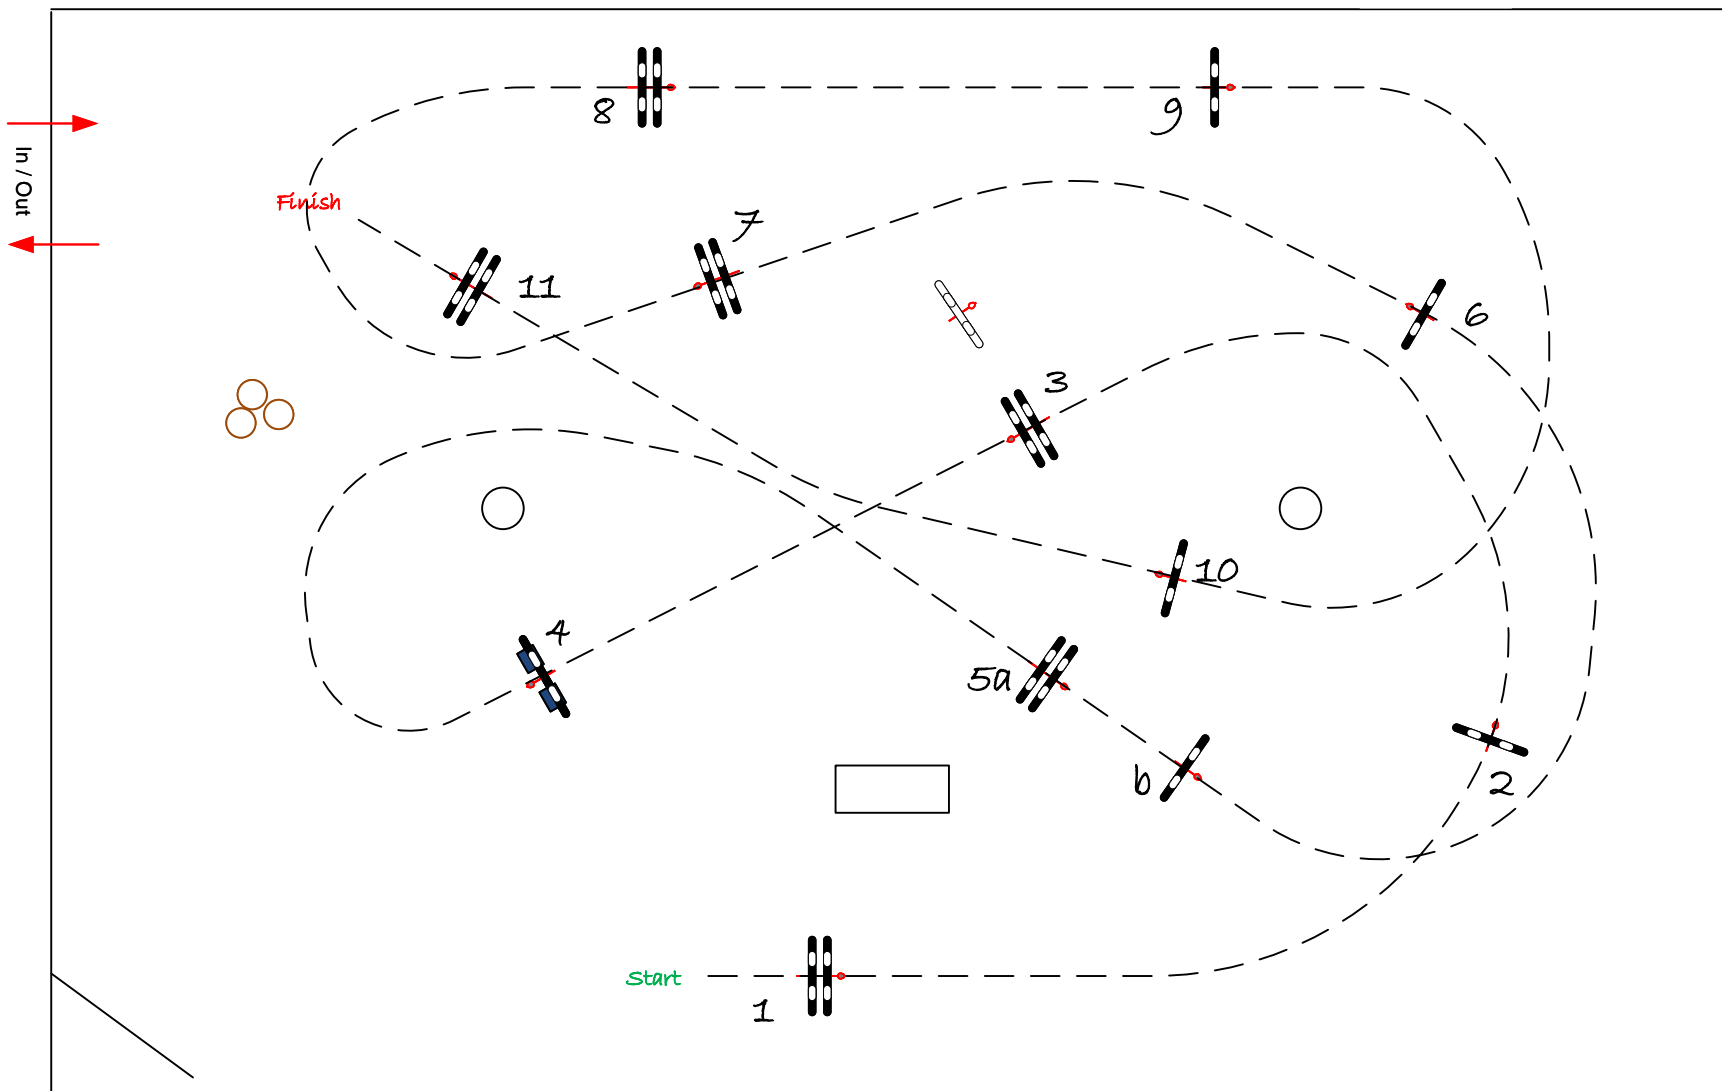

0476.46.40.70

Table: A
National RG:
FEI RG / Art. 238.2.1
Height: 0.95 m

Speed: 350 m/min

Length: 460 m

Time allowed: 79 sec

Time limit: 158 sec

Obstacles: 11

Efforts: 12

Penalty sec

Closed combination:

JURY