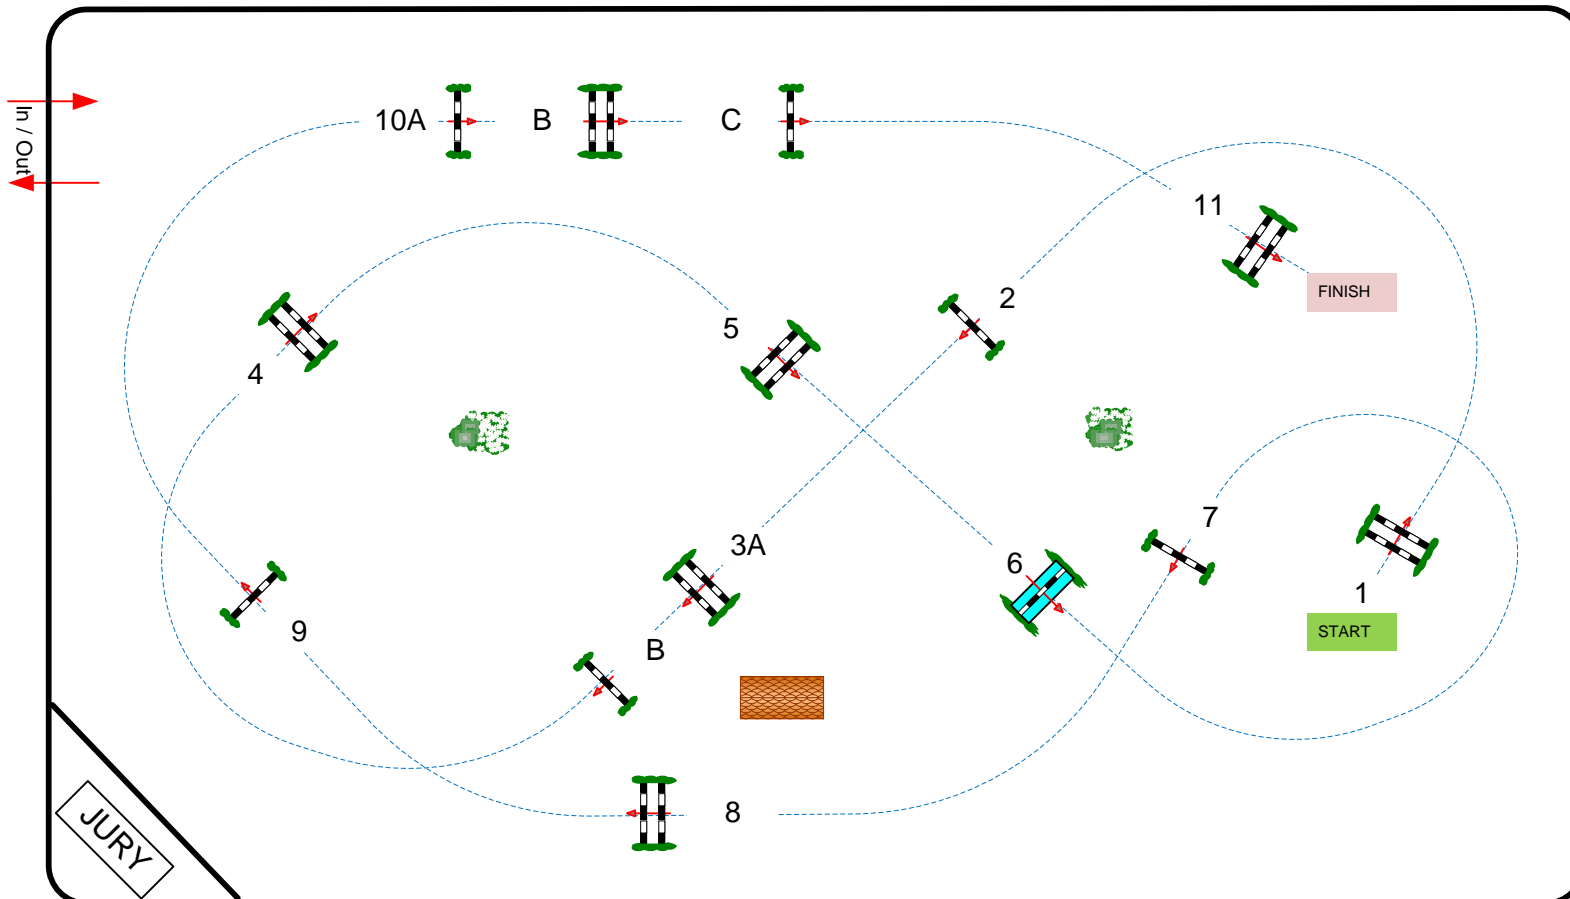

CSI *** / * / YH LIER

Table: A
National RG:
FEI RG / Art. 238.2.2
Height: 1,35 m

Speed: 350 m/min
Length: 410 m
Time allowed: 71 sec
Time limit: 142 sec

Obstacles: 11
Efforts: 14

Jump off: **7 - 8 - 6 - 3A - 10AB - 11**
Length: 300 m
Time allowed: 52 sec
Time limit: 104 sec

STEPHEX ARENA

Class No.: i
CSI YH 7yrs old
Competition with jump-off
zaterdag 26 september 2020
Start: 14:30

Course Designer;
Henk Linders
Marco de Jong
Luc Verboven