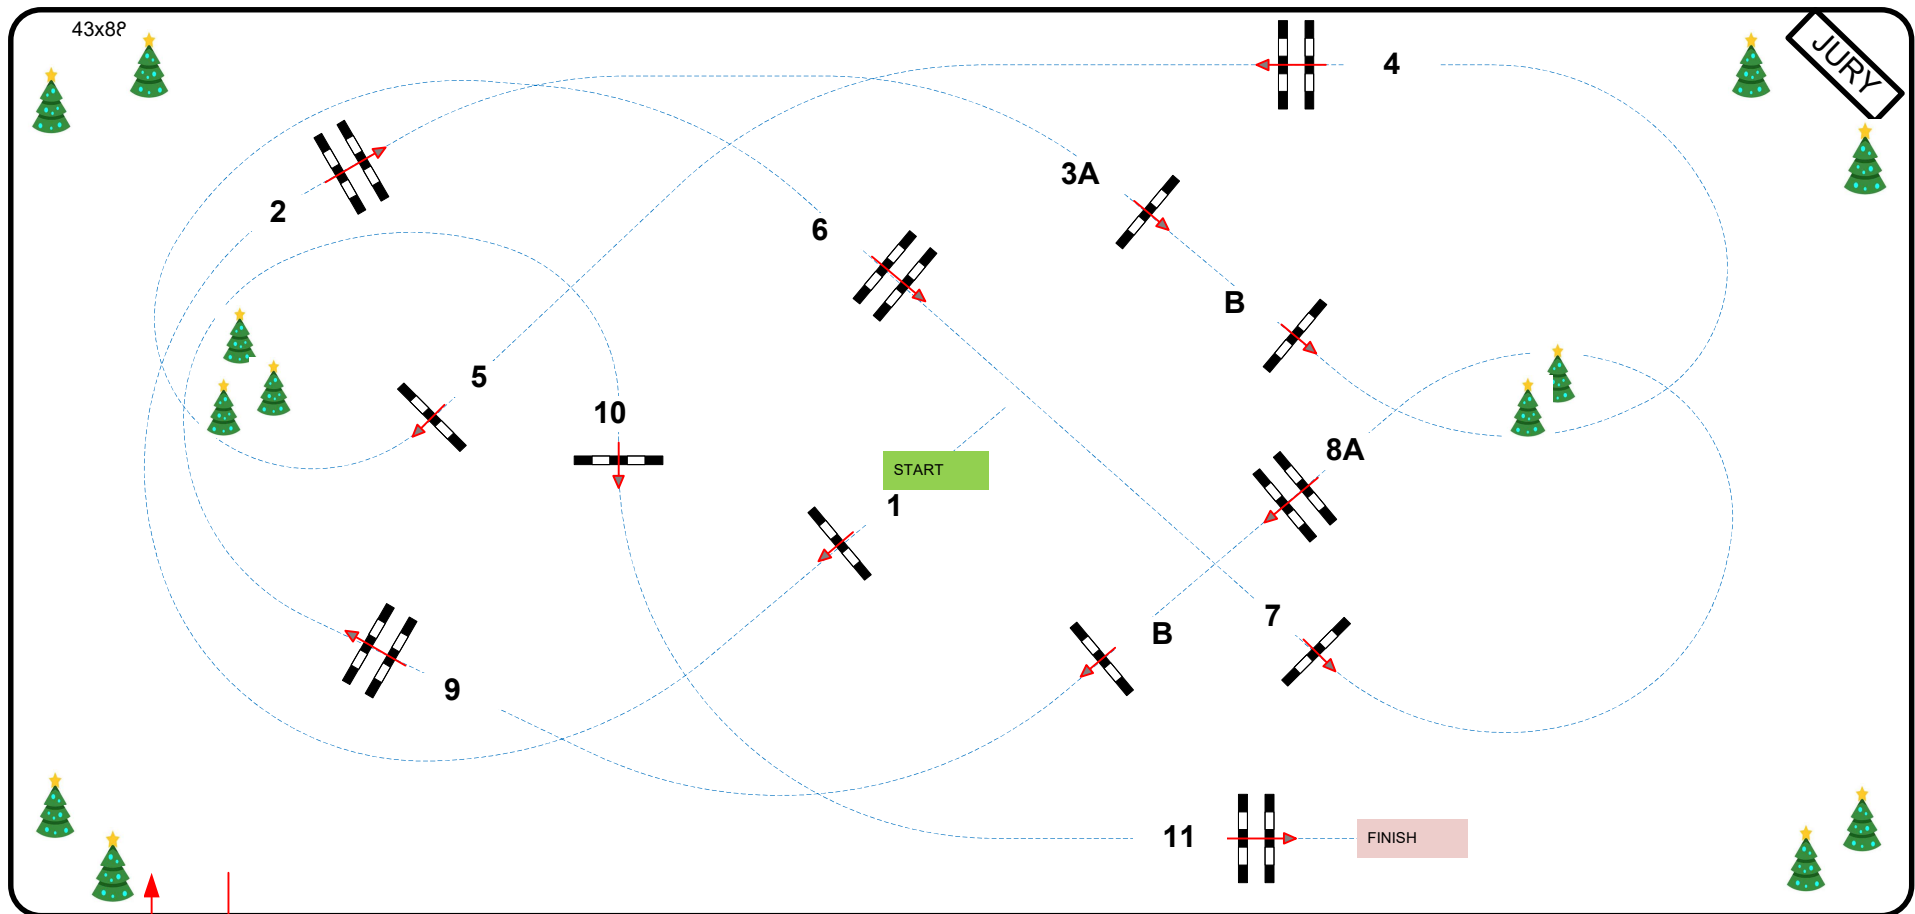

zondag 13 december 2020

Table: A
National RG:
FEI RG / Art. 238.2.1
Height: 1,10 / 1,20 m

Speed: 350 m/min
Length: 490 m
Time allowed: 84 sec
Time limit: 168 sec

Obstacles: 11
Efforts: 13

Course Designer; Henk Linders(NL) Assistant Luc verboven