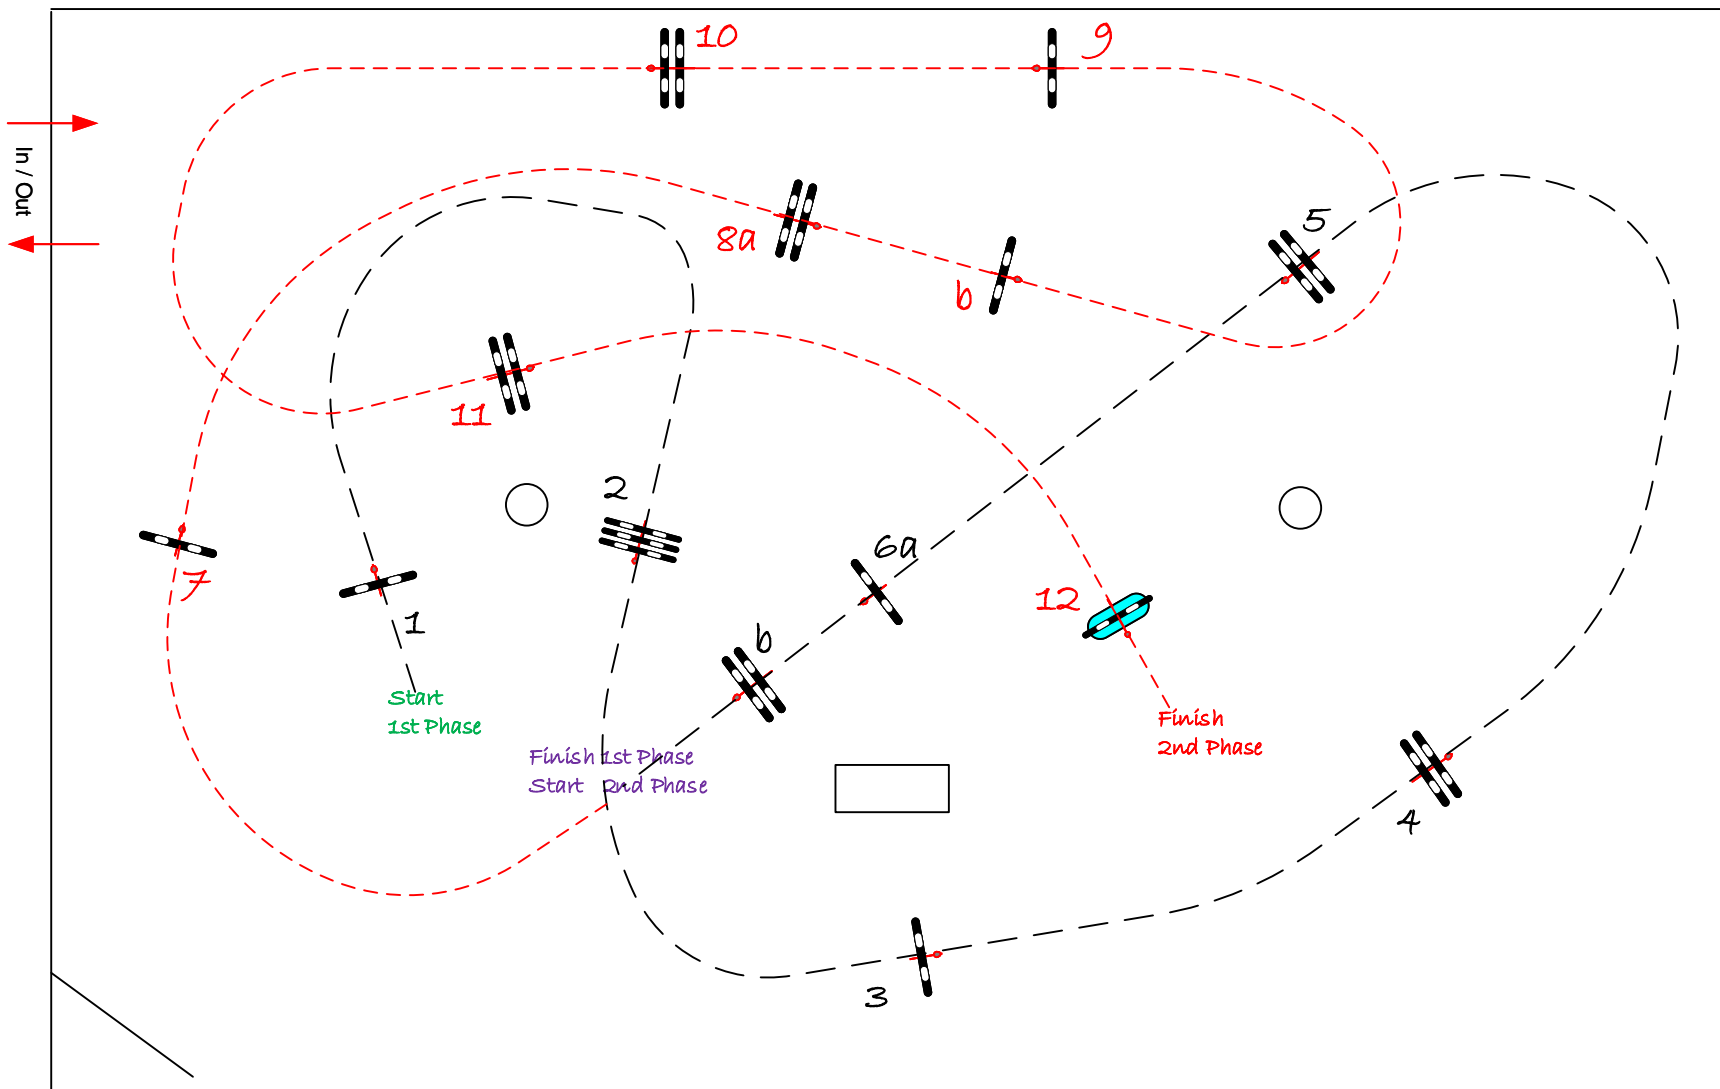

# STEPHEX ARENA

Class No.: 2

NATIONAAL 1.30

Competition in two Phases SPECIAL

vrijdag 7 mei 2021

Table: A  
National RG:  
FEI RG / Art. 274.2.5  
Height: 1.30 m

Speed: 350 m/min  
Length: 240 m  
Time allowed: 42 sec  
Time limit: 84 sec

1st Phase: 1 -- 6  
Efforts: 7  
Penalty sec:  
Closed combination:

2nd Phase: 7 -- 12  
Length: 260 m  
Time allowed: 45 sec  
Time limit: 90 sec

COURSE DESIGNER  
VERBOVEN LUC

0476.46.40.70

JURY