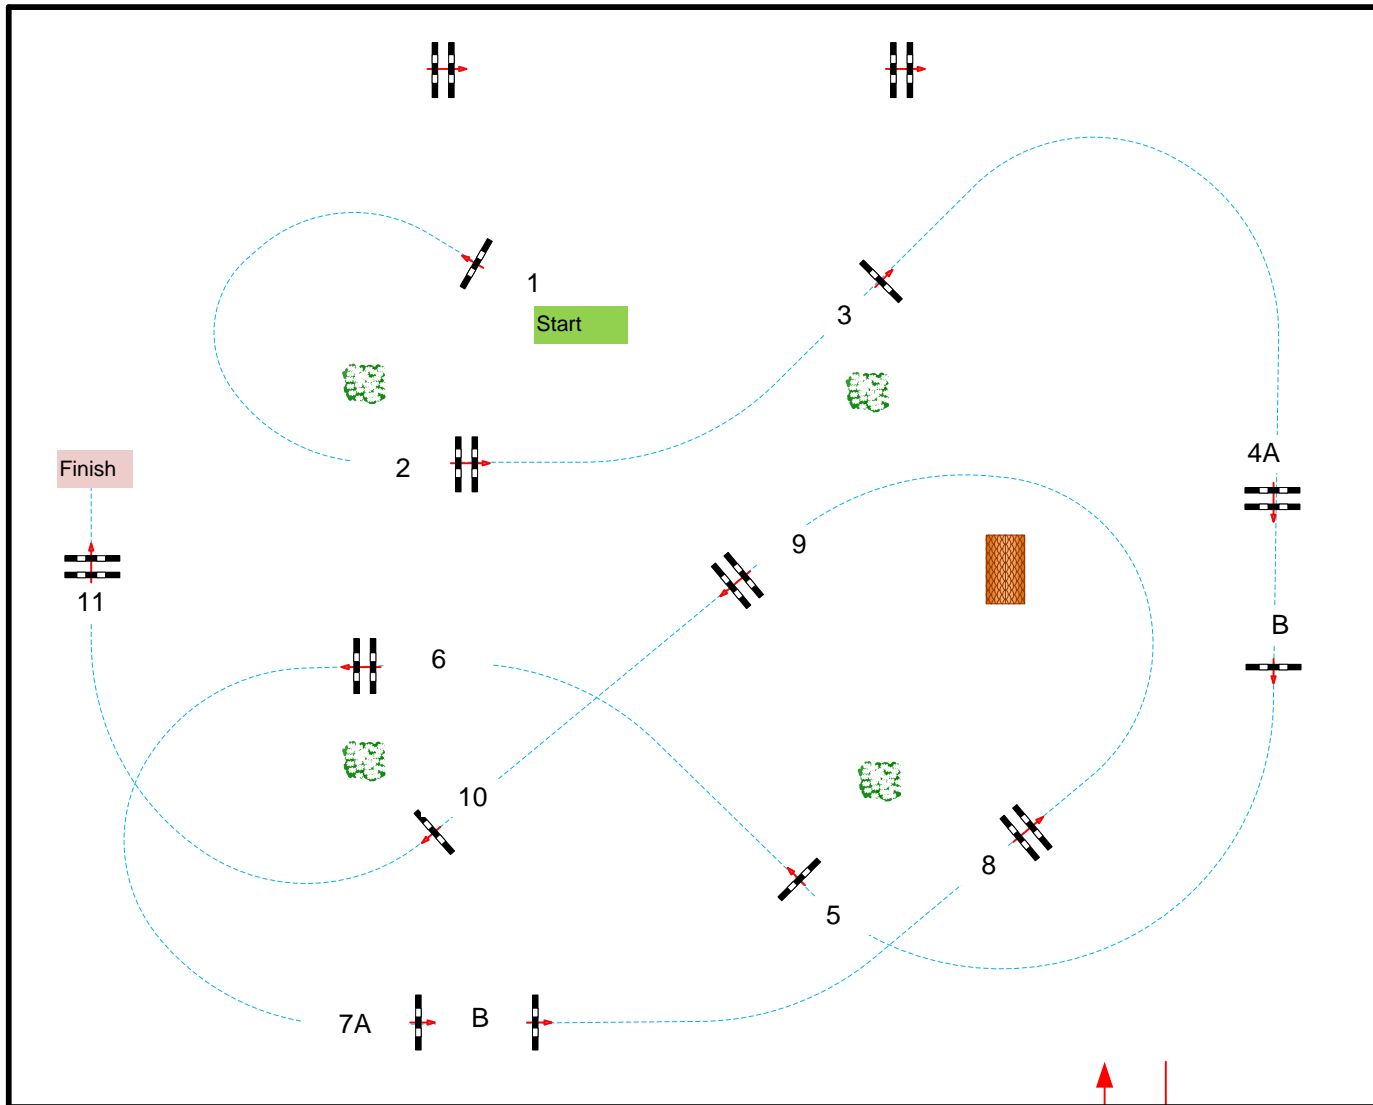

Time allowed:

83 sec

Time limit:

166 sec

Obstacles:

11

Efforts:

13

80x100

In /
Out

Course Designer;
Henk Linders
Martin Jansman
Kristof Stevens