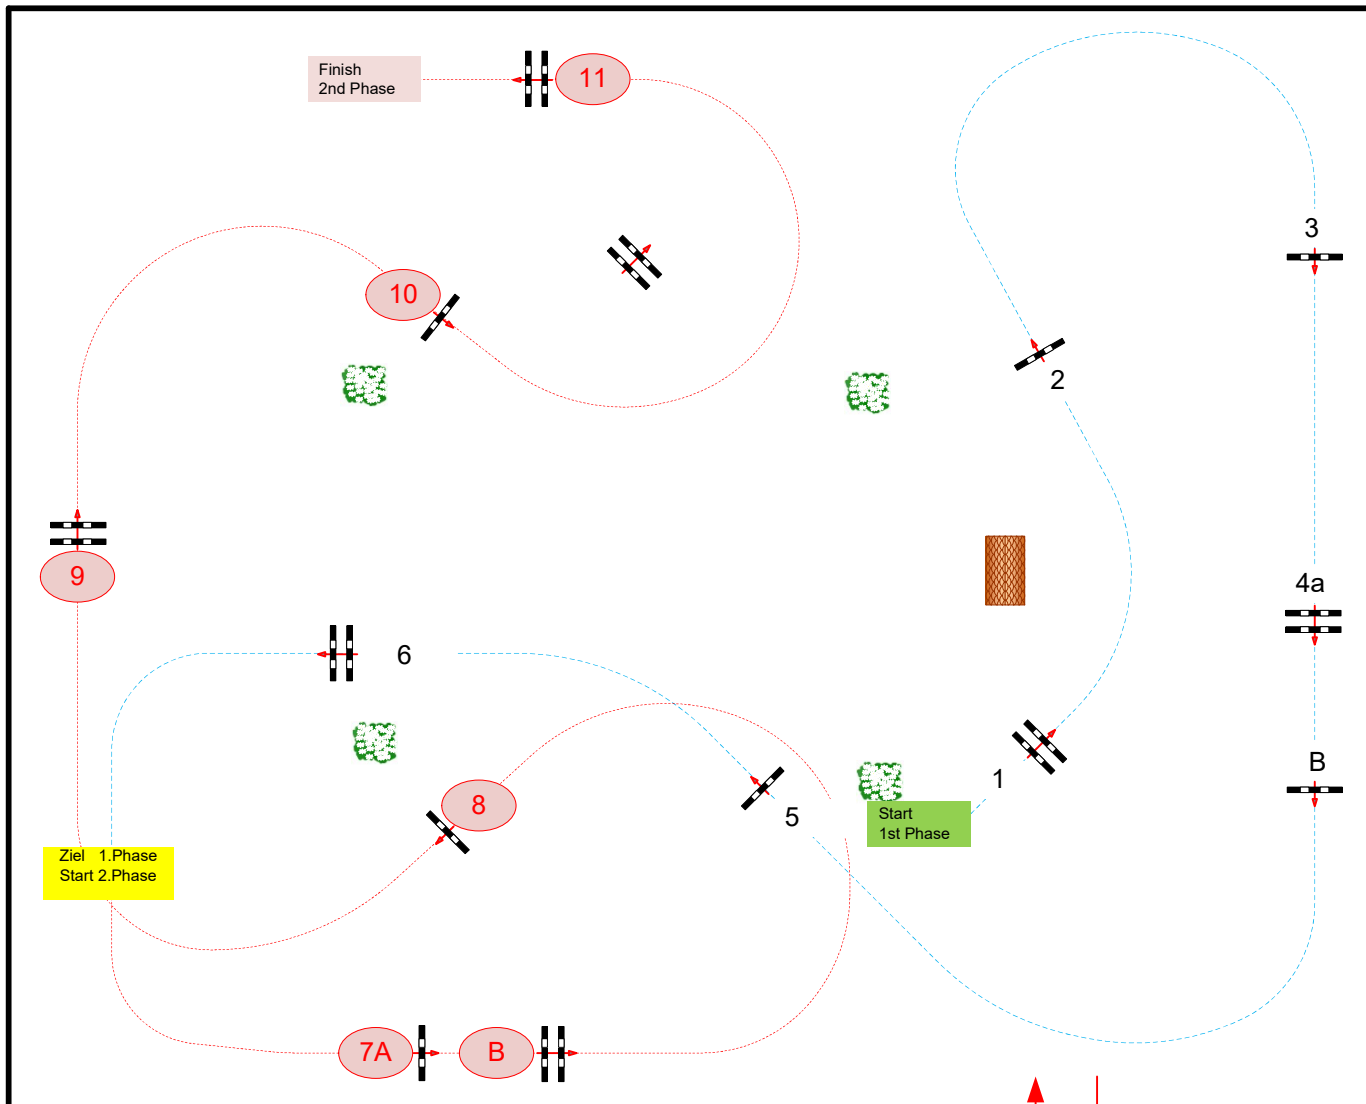

CSI** / * / YH Lier

JURY

FLANDRIA ARENA

Class No.: **C**

CSI YH 7 yrs old

Competition in two Phases special

donderdag 15 april 2021

Table: A
National RG:
FEI RG / Art. 274-2-5
Height: 1,25 m

Speed: 350 m/min

Length: 260 m
Time allowed: 45 sec
Time limit: 90 sec

Obstacles: 6
Efforts: 7

2nd Phase: **7 t/m 11**

Length: 280 m
Time allowed: 48 sec
Time limit: 96 sec

80x100

Course Designer;
Henk Linders
Martin Jansman
Kristof Stevens