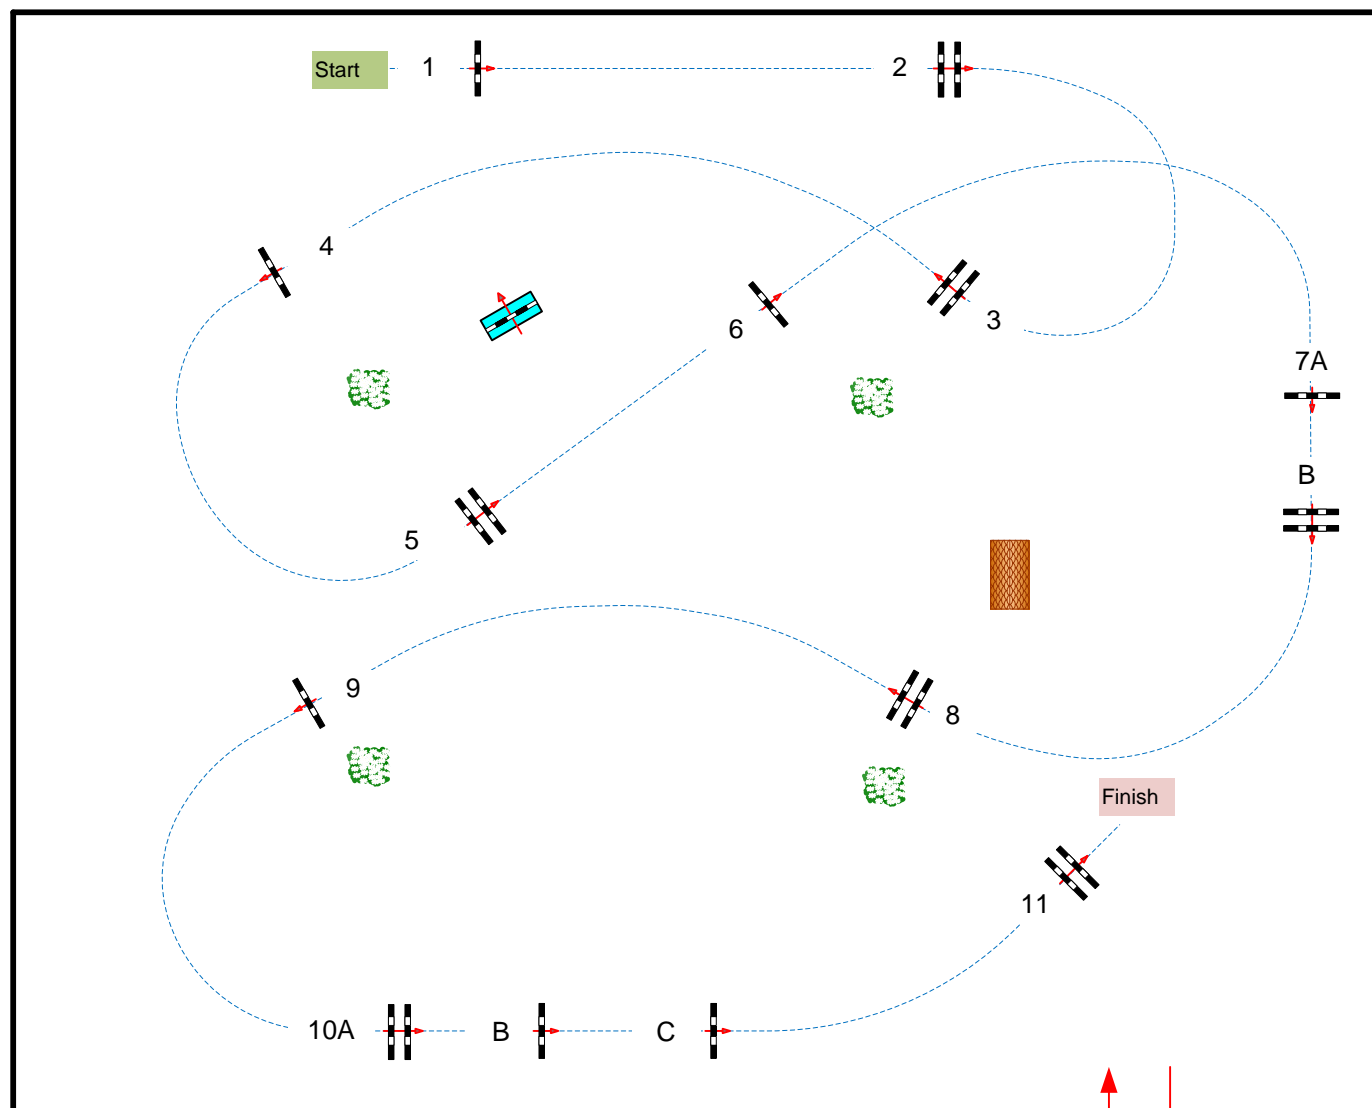

# CSIP - CSICH - CSIJ - CSIU25 Lier

JURY

FLANDRIA ARENA

Class No.: **9**

CSIJ+CSIU25

Competition with one jump-off

zaterdag 24 april 2021

Table: A  
National RG:  
FEI RG / Art. 238.2.2  
Height: 1,30 m

Speed: 350 m/min

Length: 460 m  
Time allowed: 79 sec  
Time limit: 158 sec

Obstacles: 11  
Efforts: 14

Jump Off:  
**1 - 2 - 3 - 6 - 7AB - 8**

Length: 320 m  
Time allowed: 55 sec  
Time limit: 110 sec

Course Designer;  
Marco de jong  
Henk Linders  
Luc Verboven