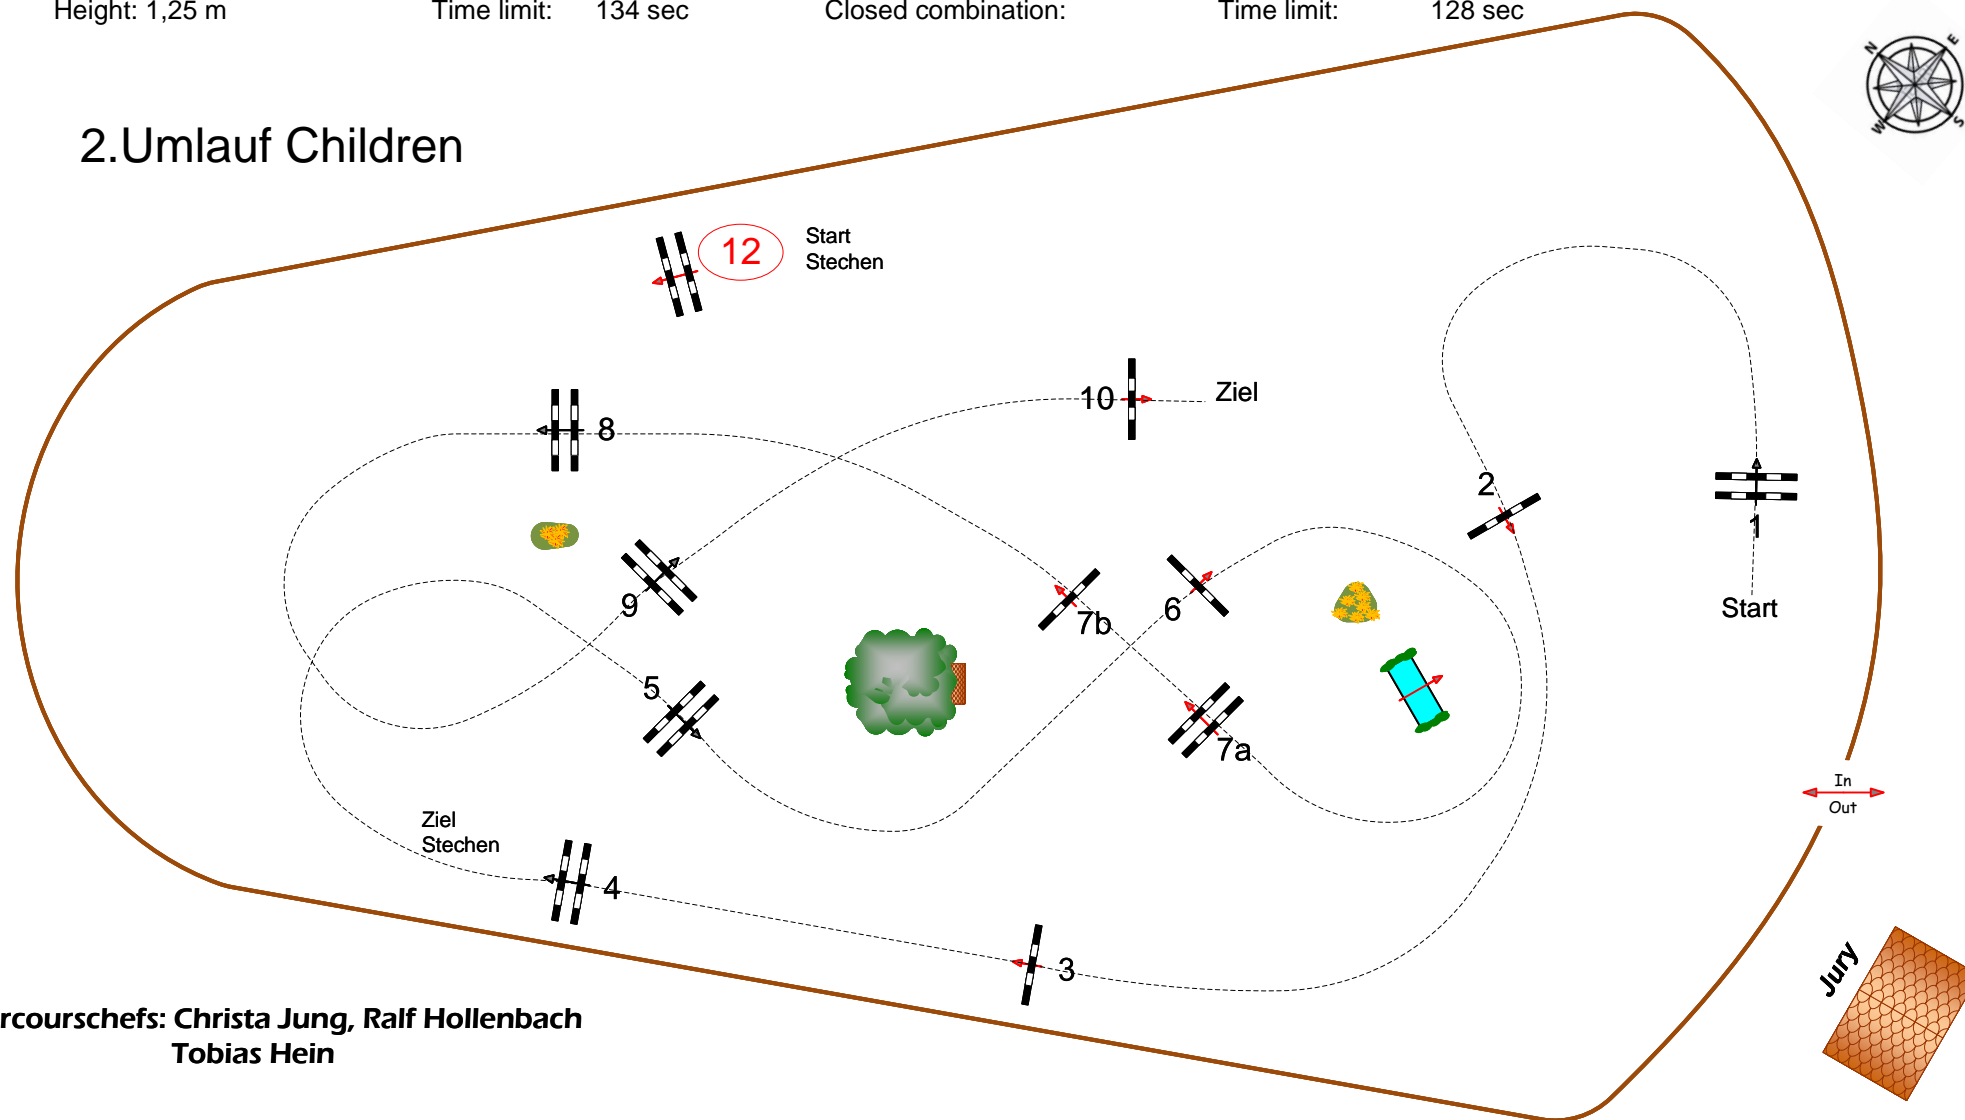

18

Springprüfung M\* 3. Wertung Children 1. Umlauf

Table: A  
National RG: 501.A.2  
FEI RG / Art.  
Height: 1,25 m

Speed: 350 m/min  
Length: 390 m  
Time allowed: 67 sec  
Time limit: 134 sec

Obstacles: 10  
Efforts: 11  
Penalty sec:  
Closed combination:

1st Jump-off: 12, 9, 10, 7ab, 6, 3, 4  
Length: 370 m  
Time allowed: 64 sec  
Time limit: 128 sec

## 2.Umlauf Children

Parcourschefs: Christa Jung, Ralf Hollenbach  
Tobias Hein