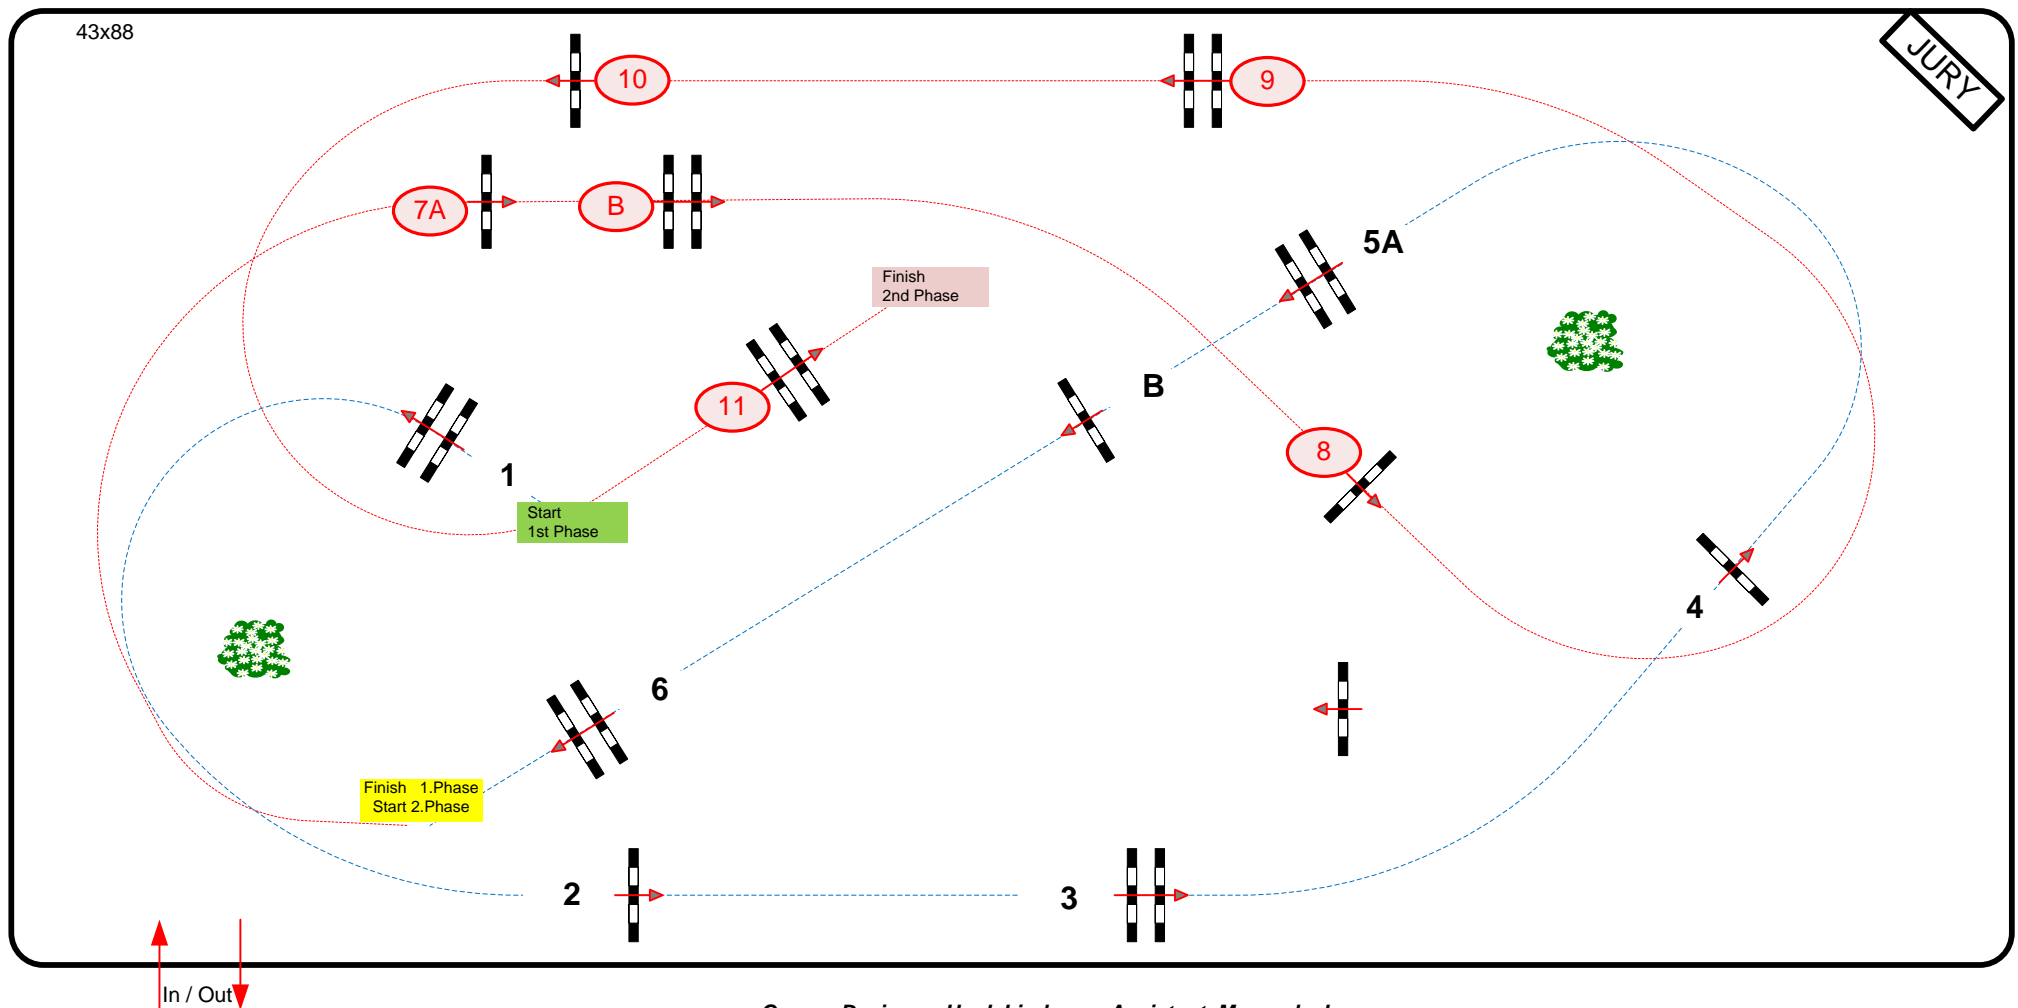

CSI** / * / YH LIER

Class
B

CSI YH 7 yrs old

Competition in two Phases Special

donderdag 14 oktober 2021

Table: A
National RG:
FEI RG / Art. 274.2.5
Height: 1,30 m

Speed: 350 m/min
Length: 200 m
Time allowed: 35 sec
Time limit: 70 sec

1st Phase: 1 - 6
Efforts: 7

2nd Phase: 7 - 12
Length: 240 m
Time allowed: 42 sec
Time limit: 84 sec

Course Designer; Henk Linders Assistant Marco de Jong