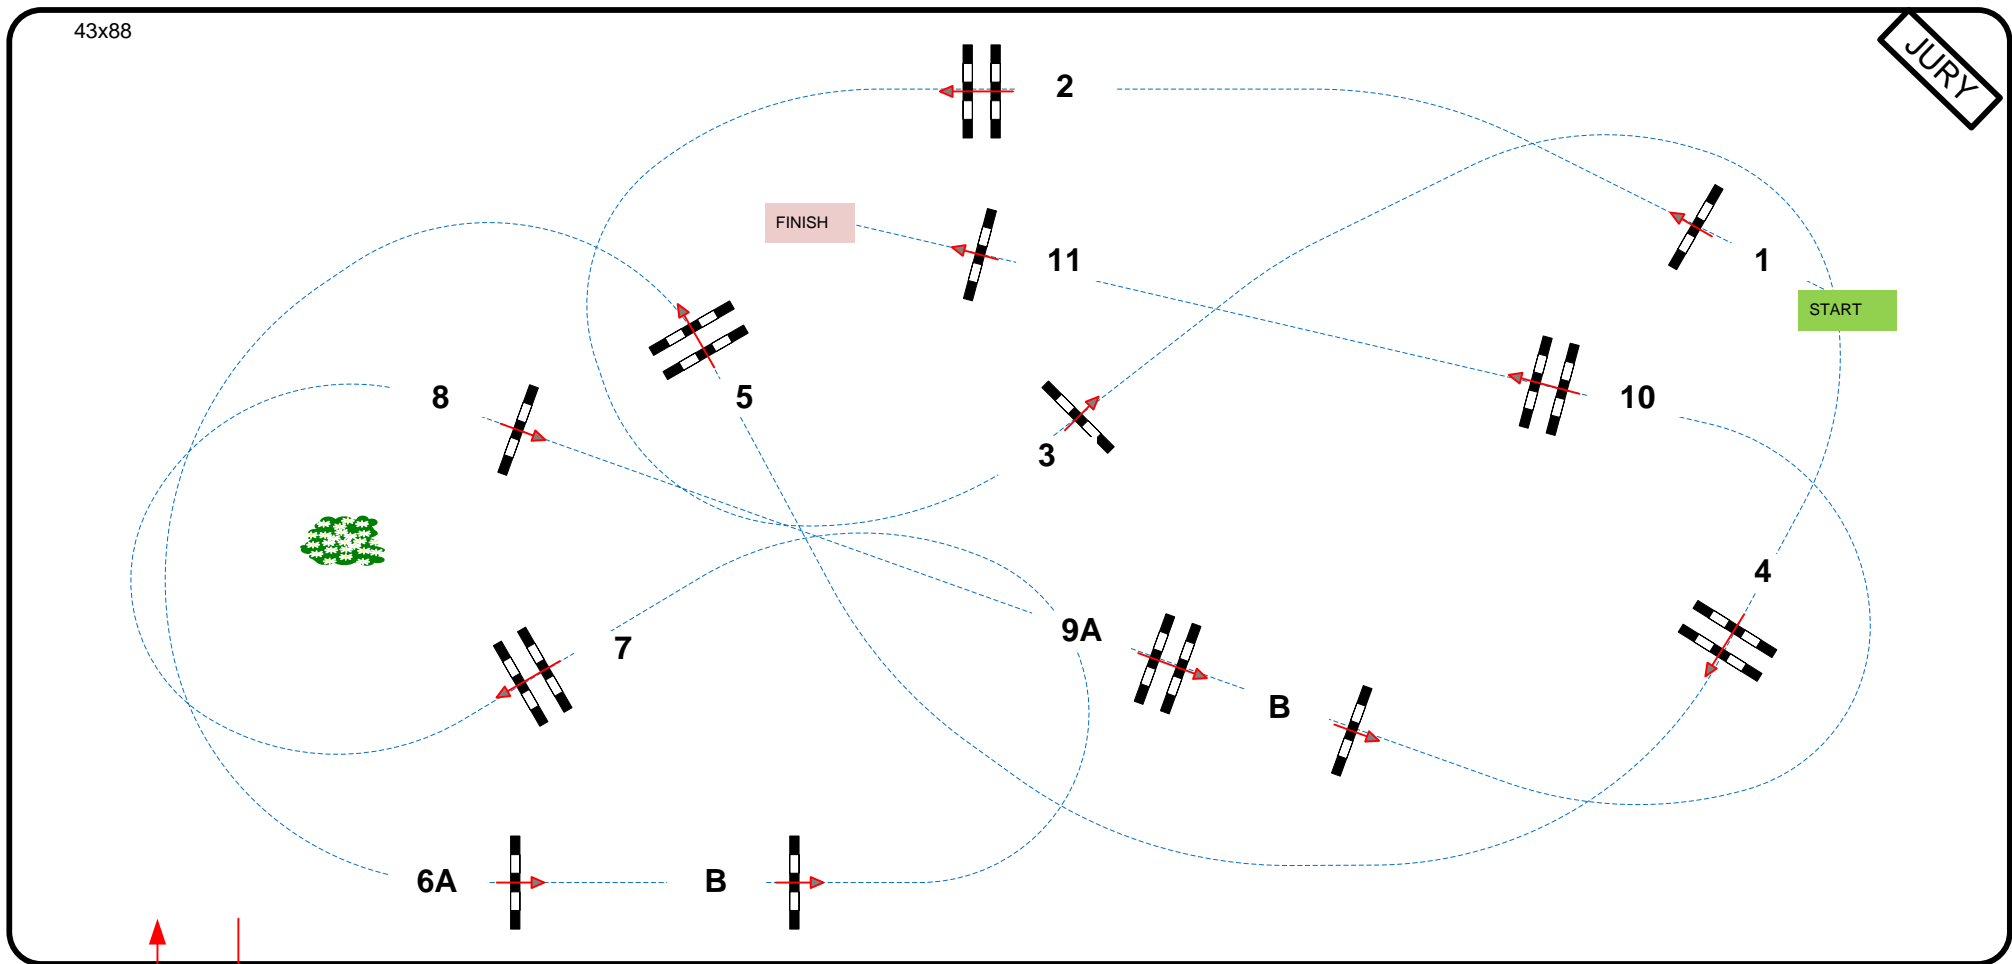

Class
IV

CSI* 1,30

Competition against the clock

zaterdag 20 november 2021

Table: A
National RG:
FEI RG / Art. 238.2.1
Height: 1,30 m

Speed: 350 m/min
Length: 460 m
Time allowed: 79 sec
Time limit: 158 sec

Obstacles: 11
Efforts: 13

In / Out