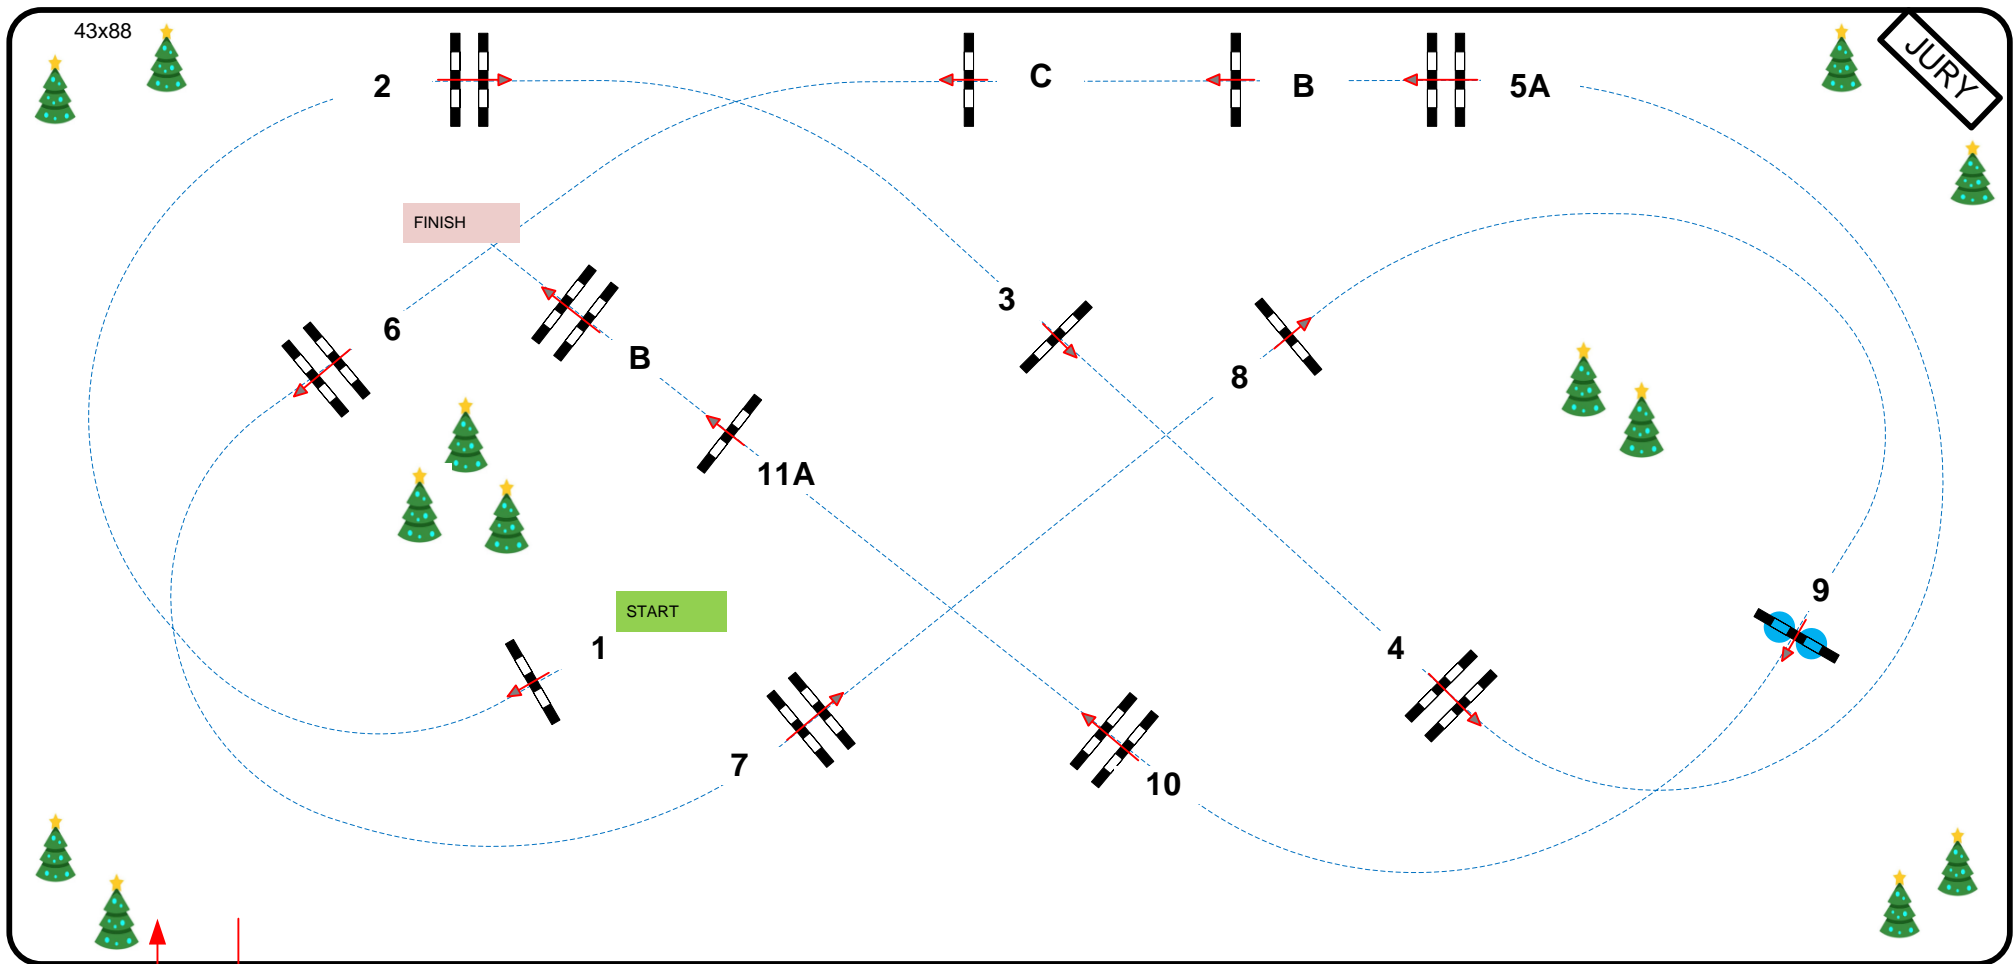

X-MAS Tour

CSI** / * / YH LIER

Class
F

CSI YH 7 yrs old

Competition with jump-off

zaterdag 18 december 2021

Table: A
National RG:
FEI RG / Art. 238.2.2
Height: 1,30 m

Speed: 350 m/min
Length: 380 m
Time allowed: 66 sec
Time limit: 132 sec

Obstacles: 11
Efforts: 14

Jump off: 2 - 3 - 5AB - 8 - 10 - 11B
Length: 240 m
Time allowed: 42 sec
Time limit: 84 sec

In / Out