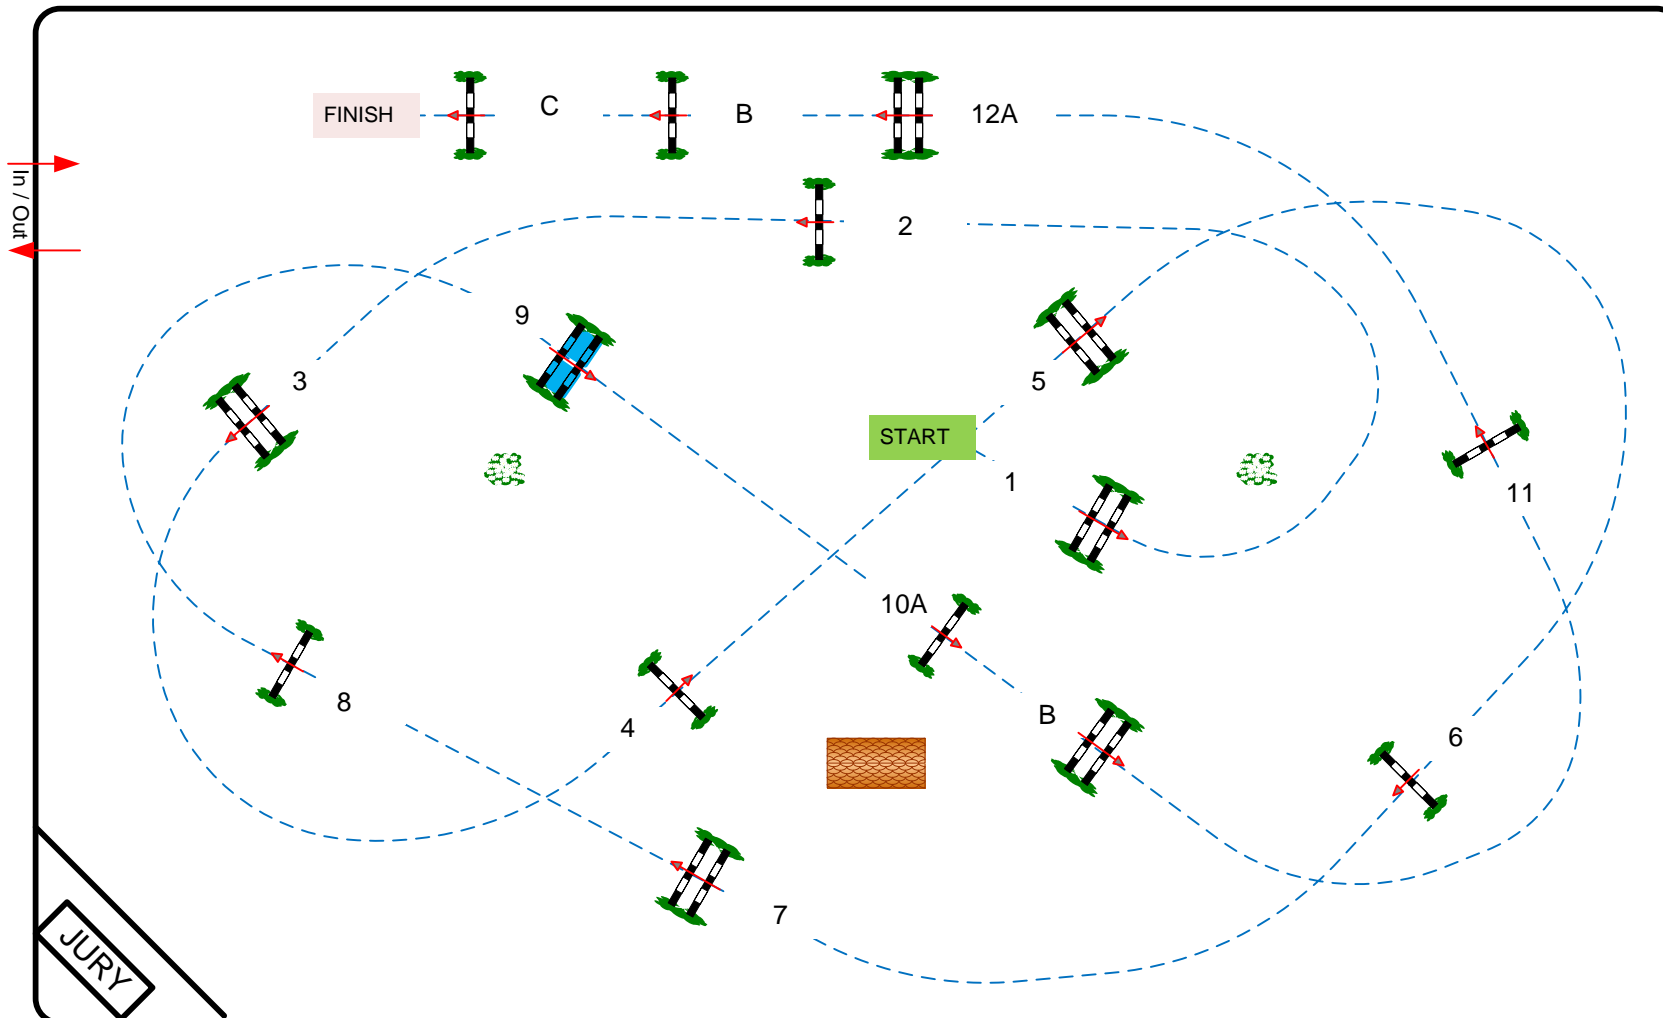

CSIP - CSICH - CSIJ - CSIU25 Lier

Table: A
 National RG:
 FEI RG / Art. 238.2.2
 Height: 1,40 m

Speed: 375 m/min
 Length: 530 m
 Time allowed: 85 sec
 Time limit: 170 sec

Obstacles: 12
 Efforts: 15

Jump-off: **2 - 3 - 4 - 7 - 10AB - 11 - 12A**
 Length: 270 m
 Time allowed: 44 sec
 Time limit: 88 sec

STEPHEX ARENA

Class No.: 22

CSI Juniors GP

Competition with jump-off

zondag 17 april 2022

Course Designer;
 Henk Linders
 Marco de Jong
 Luc Verboven