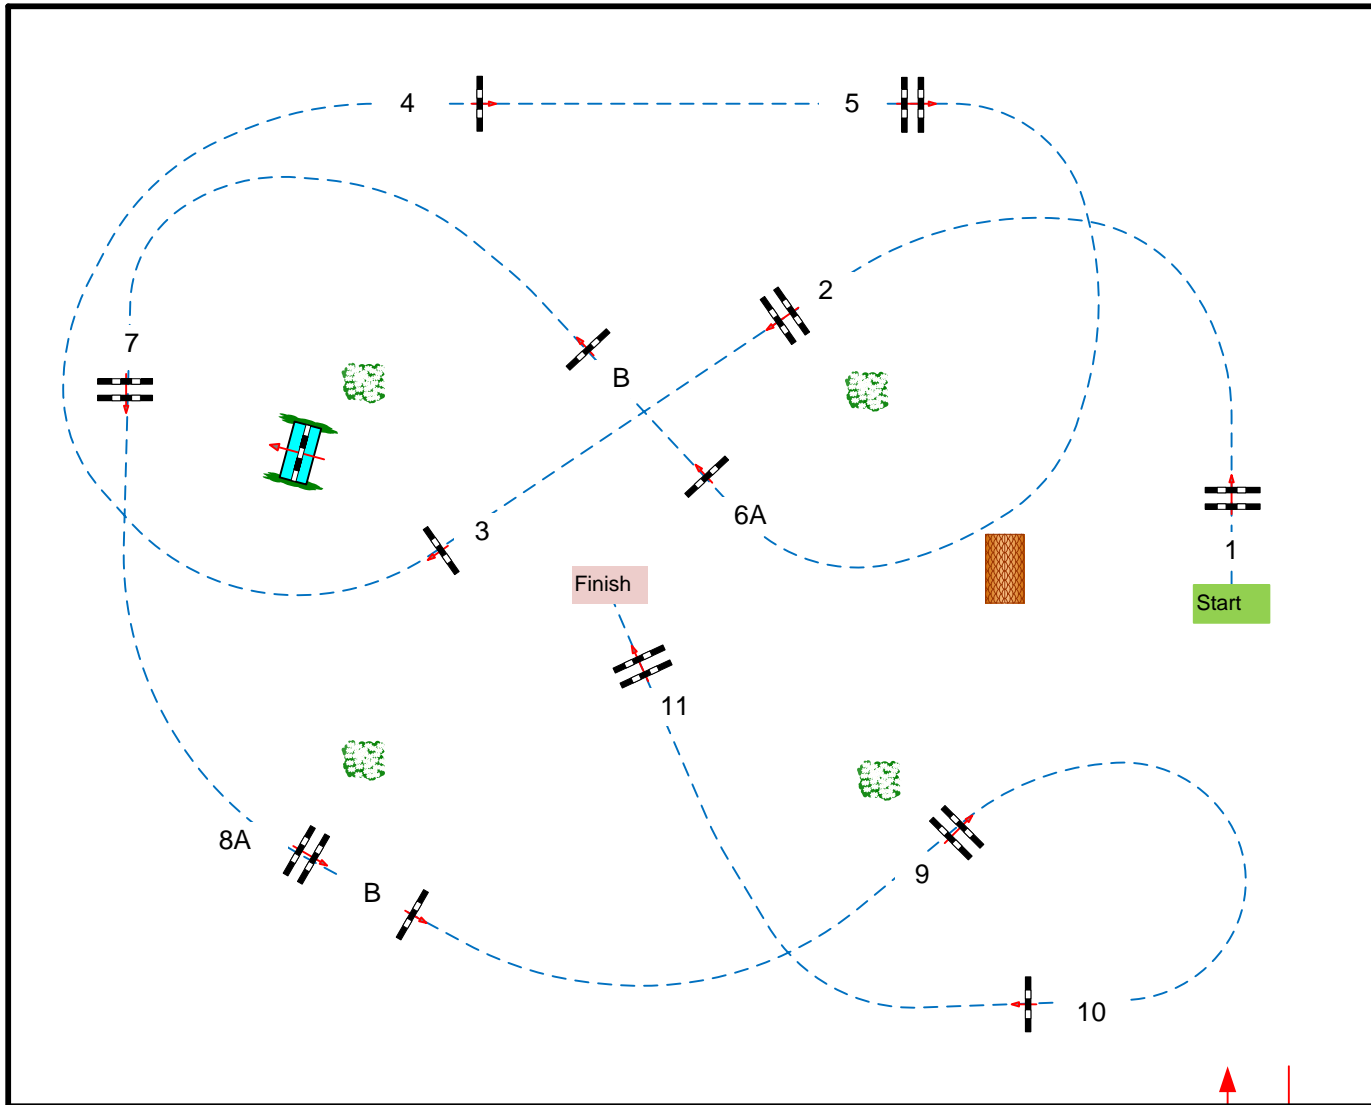

JURY

FLANDRIA ARENA

Class No.: **IV**

CSI\* 1,30

Competition against the clock

zaterdag 30 juli 2022

Table: A  
National RG:  
FEI RG / Art. 238.2.1  
Height: 1,30 m

Speed: 350 m/min  
Length: 480 m  
Time allowed: 83 sec  
Time limit: 166 sec

Obstacles: 11  
Efforts: 13

Course Designer;  
Marco de jong  
Henk Linders  
Luc Verboven

80x100