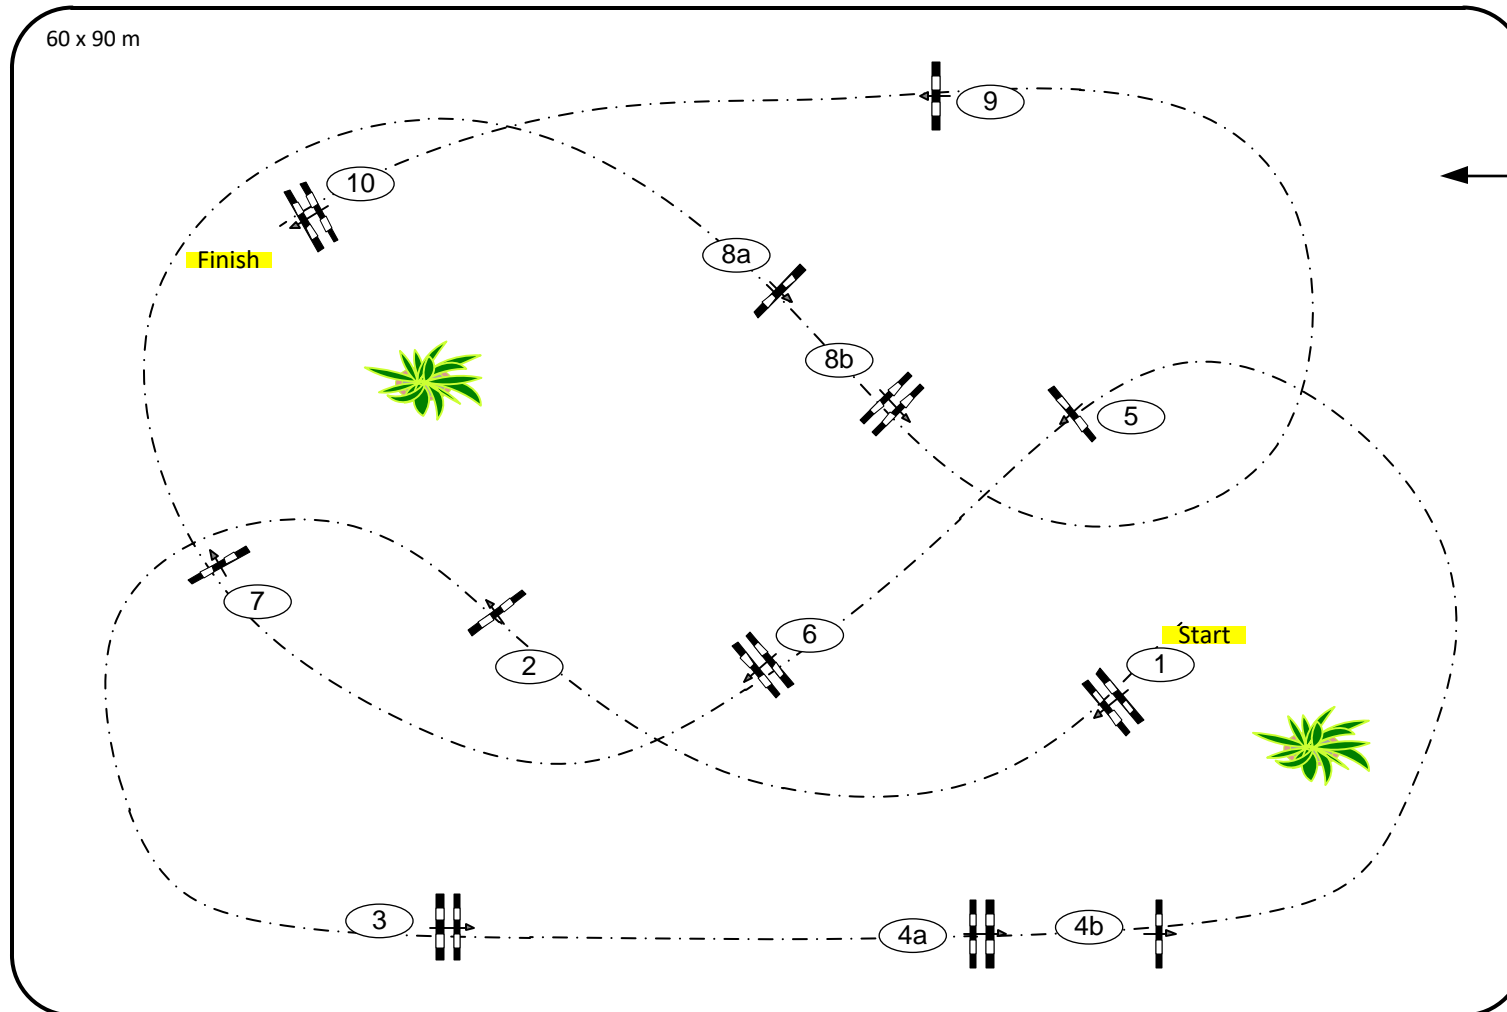

CSI Hof Waterkant (GER)

03.08.- 07.08.2022

Class No.: 1 Competition against the clock

Table:	A
National RG:	
FEI RG / Art.	238.2.1
Height:	1,40 m
Speed:	350 m/min
Length:	400 m
Time allowed:	69 sec
Time limit:	138 sec
Obstacles:	10
Efforts:	12