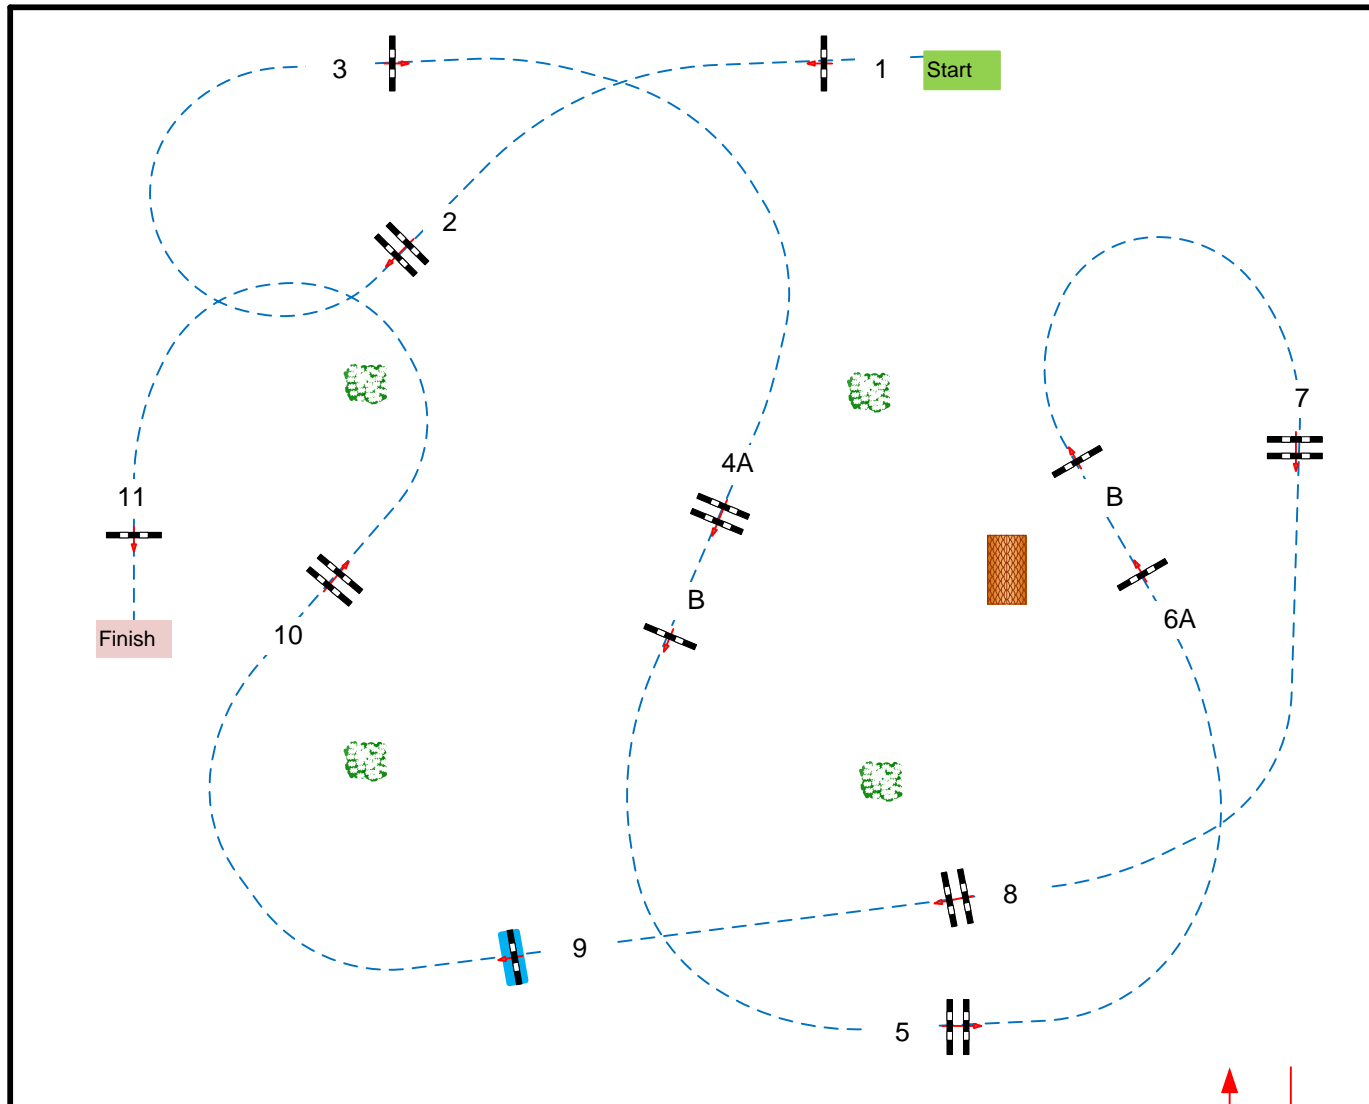

JURY

FLANDRIA ARENA

80x100

Class No.: **IV**

CSI* 1,10

Competition against the clock

zaterdag 3 september 2022

Table: A
National RG:
FEI RG / Art. 238.2.1
Height: 1,10 m

Speed: 350 m/min

Length: 480 m
Time allowed: 83 sec
Time limit: 166 sec

Obstacles: 11
Efforts: 13

Course Designer;
Marco de jong
Henk Linders
Luc Verboven