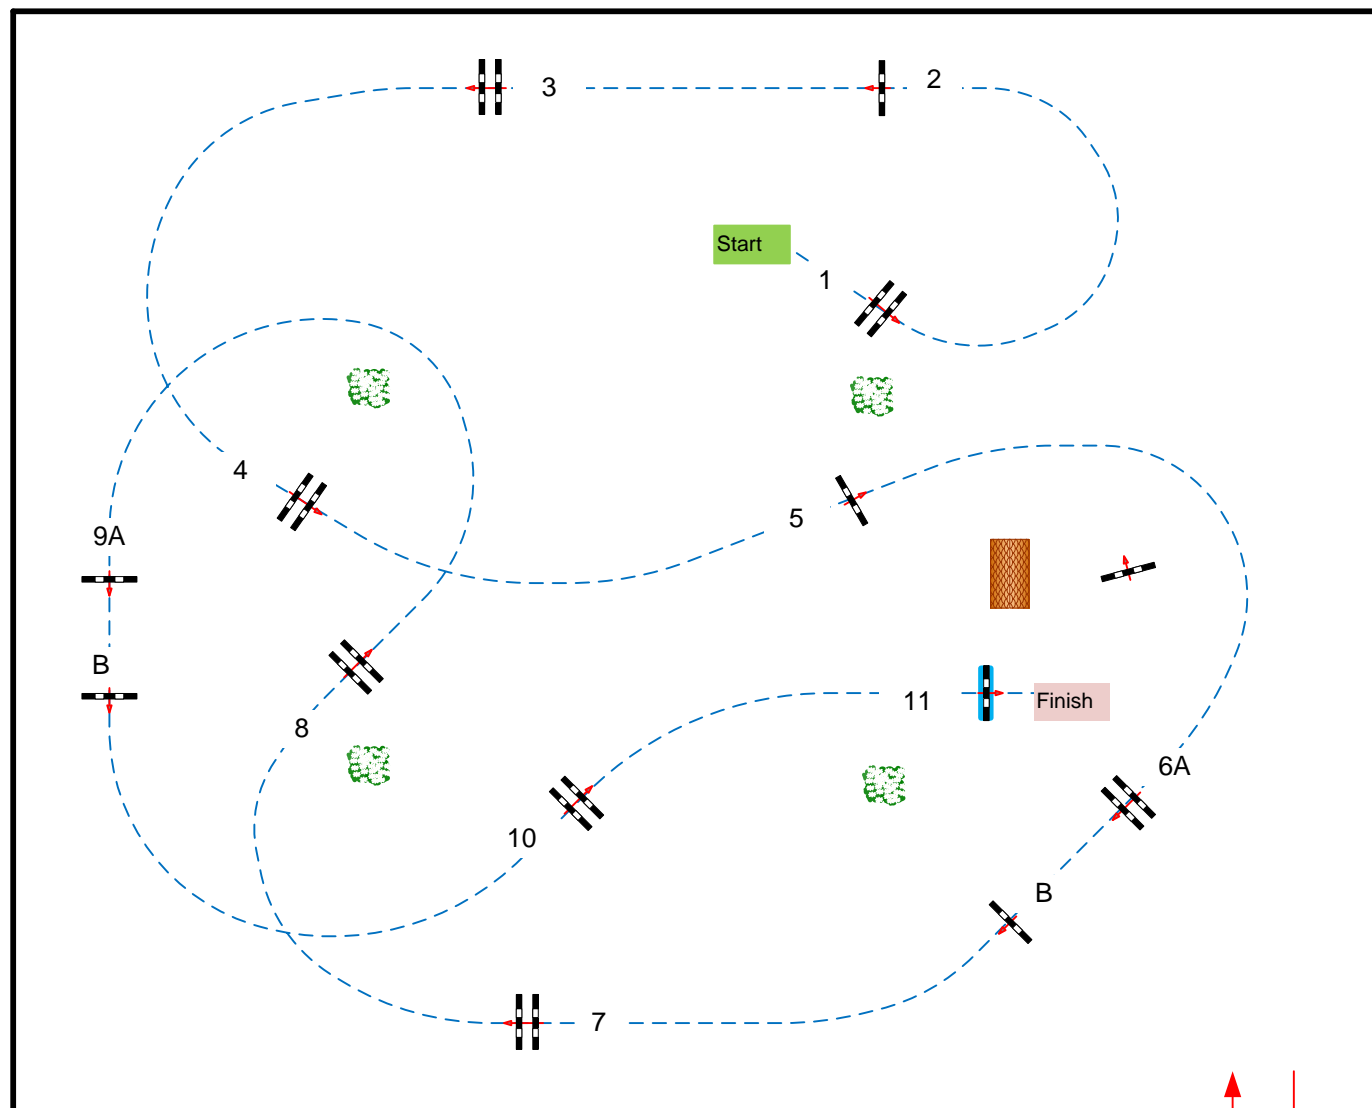

JURY

FLANDRIA ARENA

Class No.: **04**

CSI*** 1,35

Competition against the clock

donderdag 1 september 2022

Table: A
National RG:
FEI RG / Art. 238.2.1
Height: 1,35 m

Speed: 350 m/min

Length: 480 m

Time allowed: 83 sec

Time limit: 166 sec

Obstacles: 11

Efforts: 13

80x100

Course Designer;
Marco de jong
Henk Linders
Luc Verboven