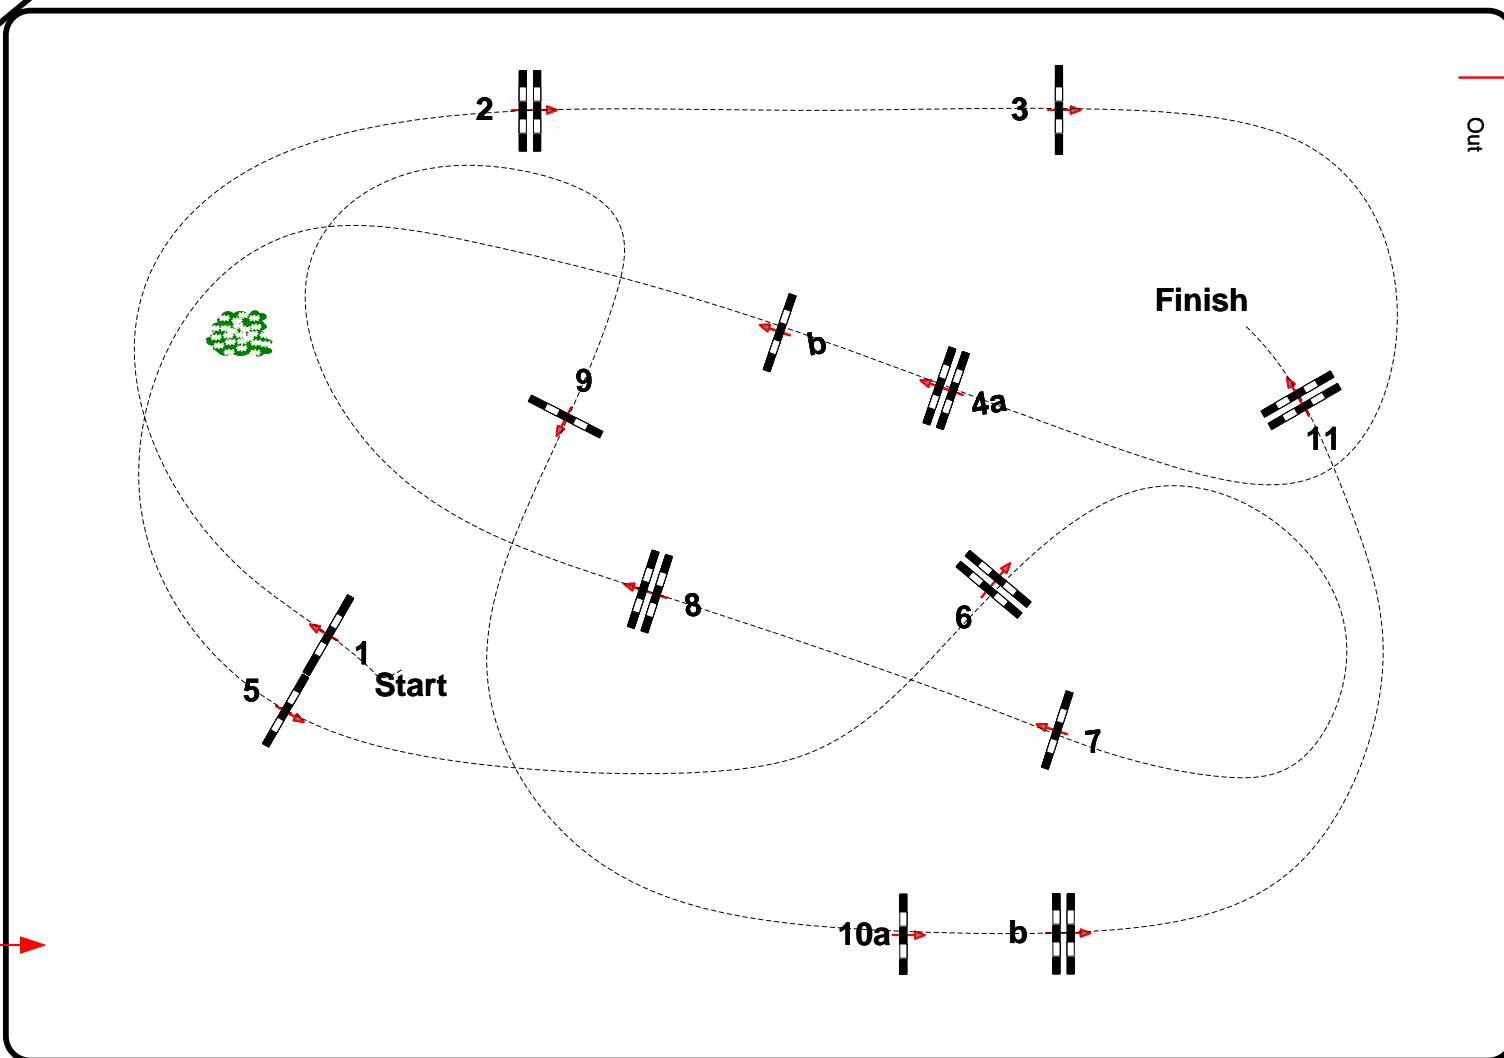

Jury

10 15 20 25 30 35 40 45 50 55 60 65 70 75 80 85

Table: A
National RG:
FEI RG / Art. 238.2 .1
Height: 1,40 m

Speed: 350 m/min

Length: 450 m
Time allowed: 78 sec
Time limit: 156 sec

Obstacles: 11
Efforts: 13
Penalty sec
Closed combination:

2. Phase :

Length: 0 m
Time allowed: 0 sec
Time limit: 0 sec

Course Designer

Steffen Bühling GER
Johann Sailer GER
Josef Beilmaier GER

5

Out

65
60
55
50
45
40
35
30
25
20
15
.