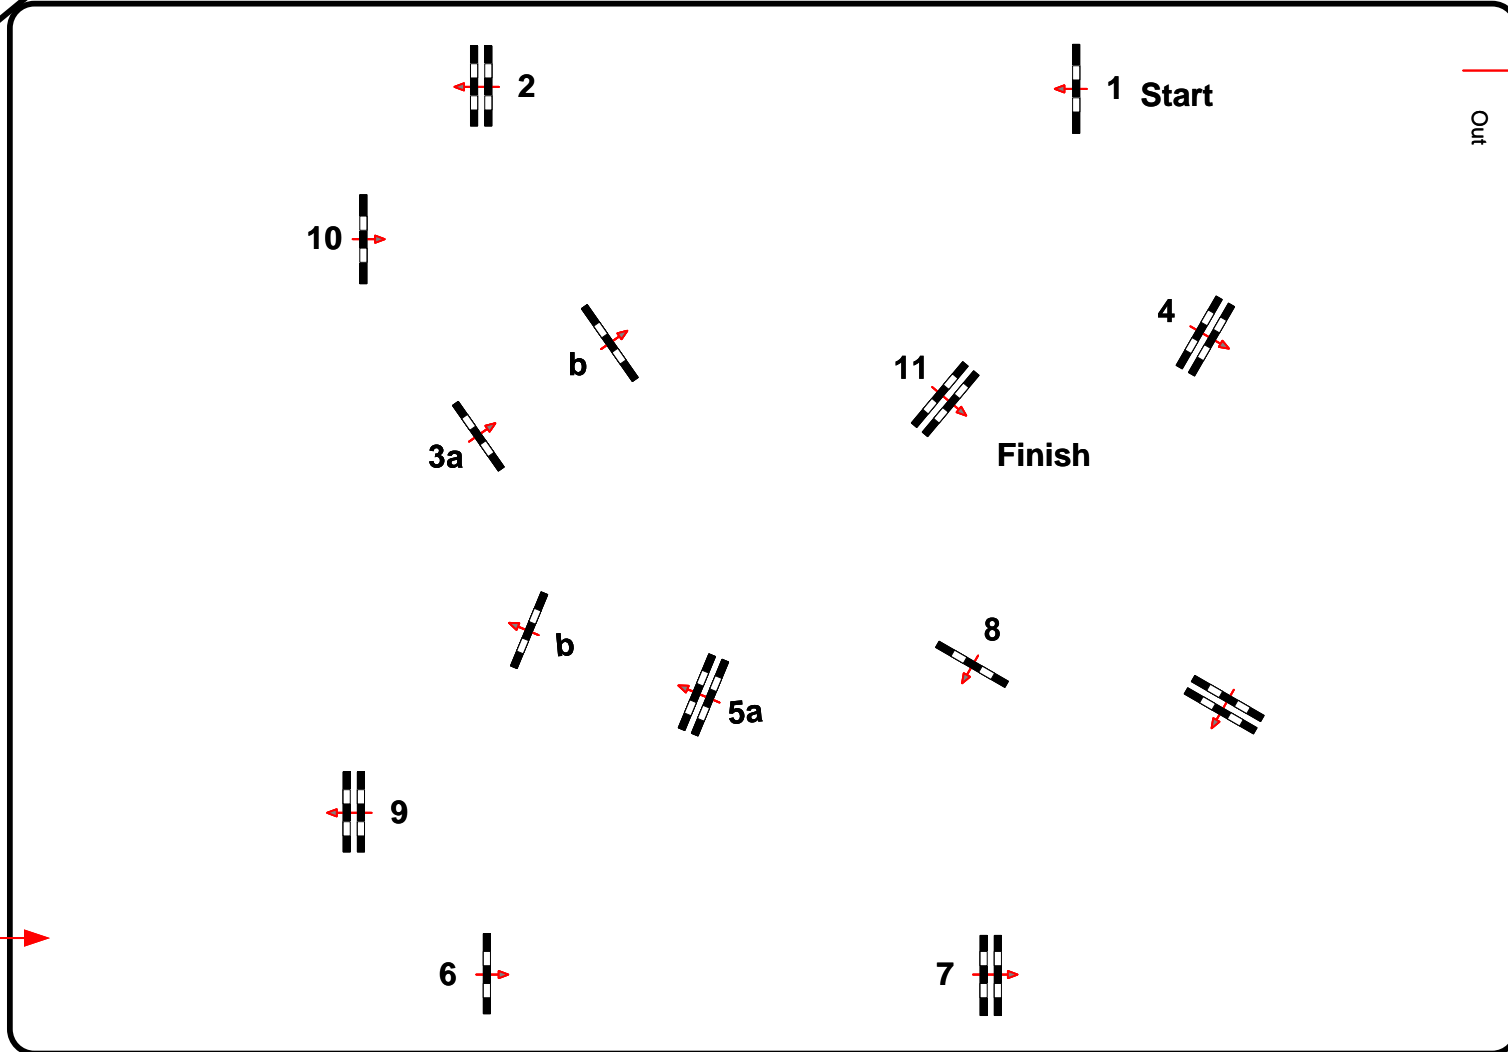

10 15 20 25 30 35 40 45 50 55 60 65 70 75 80 85

Table: A
National RG: 501,A 1
FEI RG / Art.
Height: 1,25 m

Speed: 350 m/min

Length: 460 m
Time allowed: 79 sec
Time limit: 158 sec

Obstacles: 11
Efforts: 13
Penalty sec
Closed combination:

2. Phase :

Length: 0 m
Time allowed: 0 sec
Time limit: 0 sec

Course Designer

Steffen Bühling GER
Johann Sailer GER
Josef Beilmaier GER

5

65
60
55
50
45
40
35
30
25
20
15
.