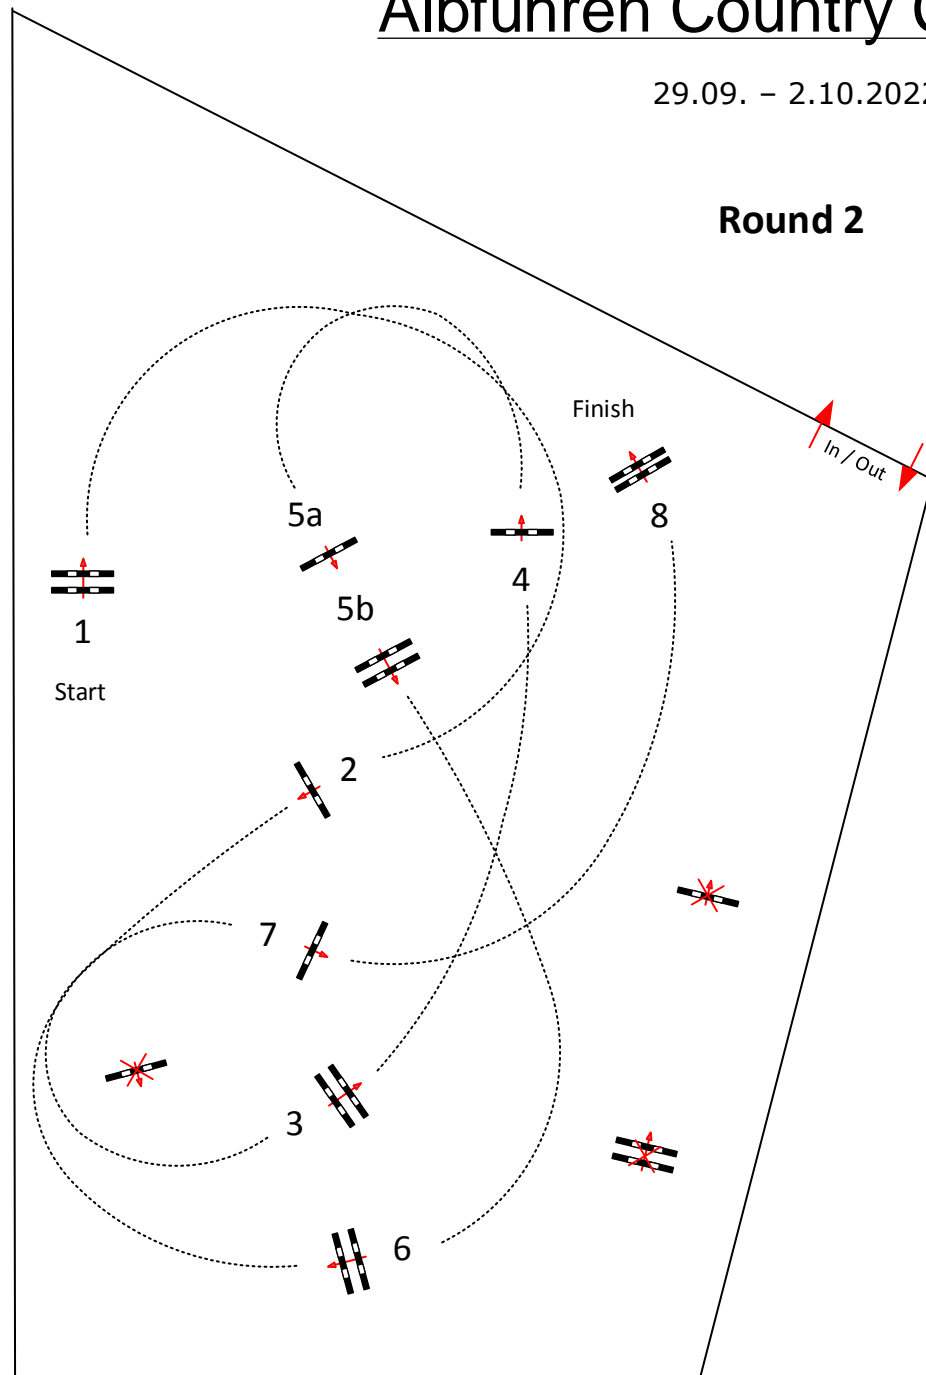

5

Albführen Country Classics 2022

29.09. – 2.10.2022

Round 1

Class No.: 5
Grand Prix of Albführen
Competition over two rounds

02.10.2022
Start: 12.30

Table: A
National RG:
FEI RG / Art. 273 - 2.2 / 3.3.1 / 4.3
Height: 1,45 m

Speed: 375 m/min

Length: 485 m
Time allowed: 78 sec
Time limit: 156 sec

Obstacles: 13
Efforts: 16
Penalty sec
Closed combination:

Jugdes

Course Designer
Peter Schumacher (GER)

Markus Roll (GER)
Phil Schmauder (GER)
Volker Trefzger (GER)

5

Albführen Country Classics 2022

29.09. – 2.10.2022

Round 2

Class No.: 5
Grand Prix of Albführen
Competition over two rounds

02.10.2022
Start: 12.30

Table: A
National RG:
FEI RG / Art. 273 - 2.2 / 3.3.1 / 4.3
Height: 1,45 m

Speed: 375 m/min

Length: 390 m
Time allowed: 63 sec
Time limit: 126 sec

Obstacles: 8
Efforts: 9
Penalty sec
Closed combination:

Jugdes

Course Designer
Peter Schumacher (GER)

Markus Roll (GER)
Phil Schmauder (GER)
Volker Trefzger (GER)