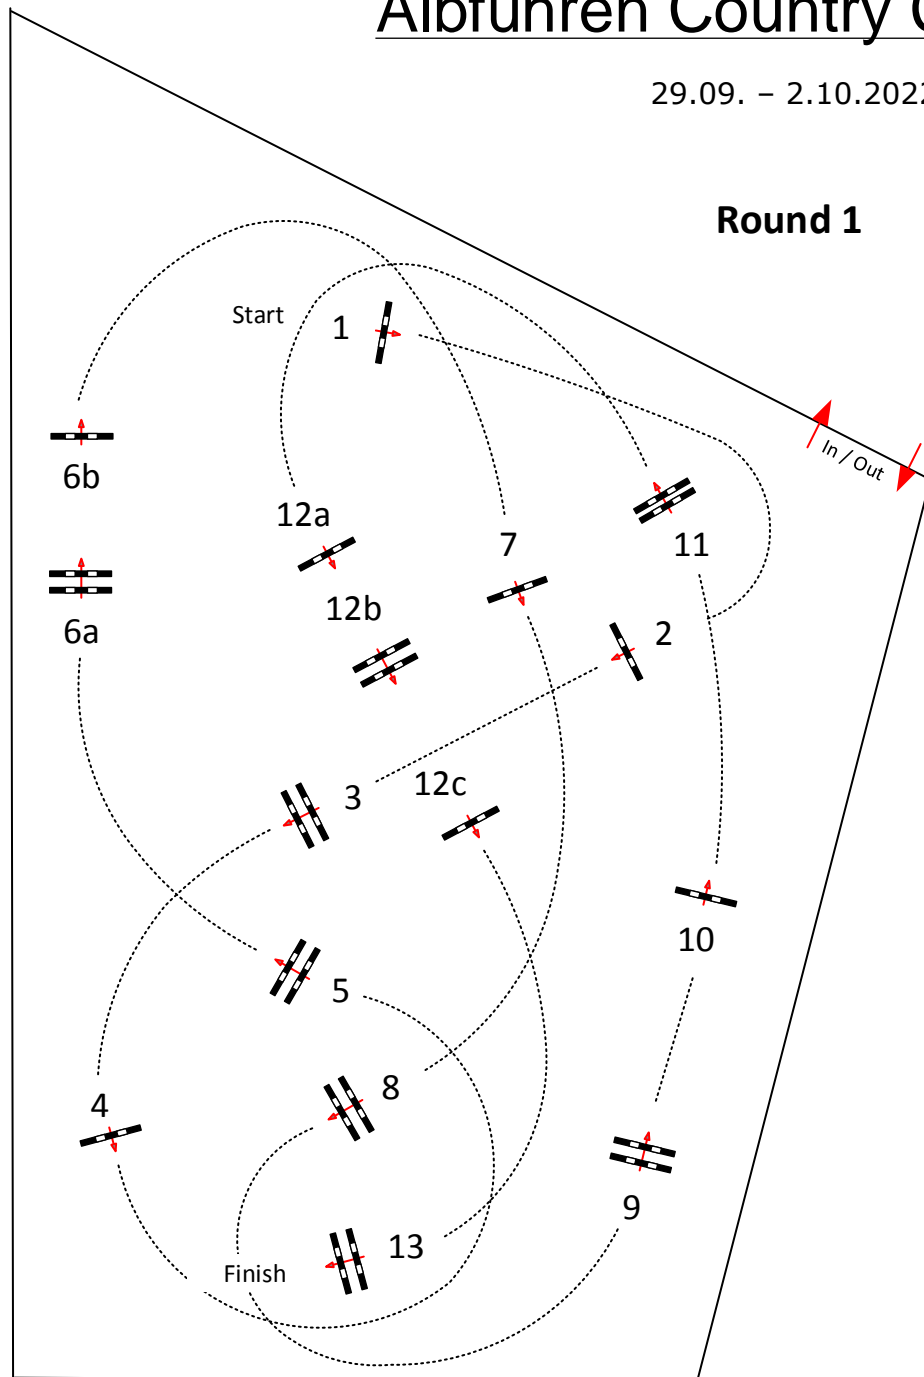

5

Albführen Country Classics 2022

29.09. – 2.10.2022

Round 1

Class No.: 5
Grand Prix of Albführen
Competition over two rounds

02.10.2022
Start: 12.30

Table: A
National RG:
FEI RG / Art. 273 - 2.2 / 3.3.1 / 4.3
Height: 1,45 m

Speed: 375 m/min

Length: 485 m
Time allowed: 78 sec
Time limit: 156 sec

Obstacles: 13
Efforts: 16
Penalty sec
Closed combination:

Jugdes

Course Designer
Peter Schumacher (GER)

Markus Roll (GER)
Phil Schmauder (GER)
Volker Trefzger (GER)

5

Albführen Country Classics 2022

29.09. – 2.10.2022

Round 2

Class No.: 5
Grand Prix of Albführen
Competition over two rounds

02.10.2022
Start: 12.30

Table: A
National RG:
FEI RG / Art. 273 - 2.2 / 3.3.1 / 4.3
Height: 1,45 m

Speed: 375 m/min

Length: 390 m
Time allowed: 63 sec
Time limit: 126 sec

Obstacles: 8
Efforts: 9
Penalty sec
Closed combination:

Jugdes

Course Designer
Peter Schumacher (GER)

Markus Roll (GER)
Phil Schmauder (GER)
Volker Trefzger (GER)