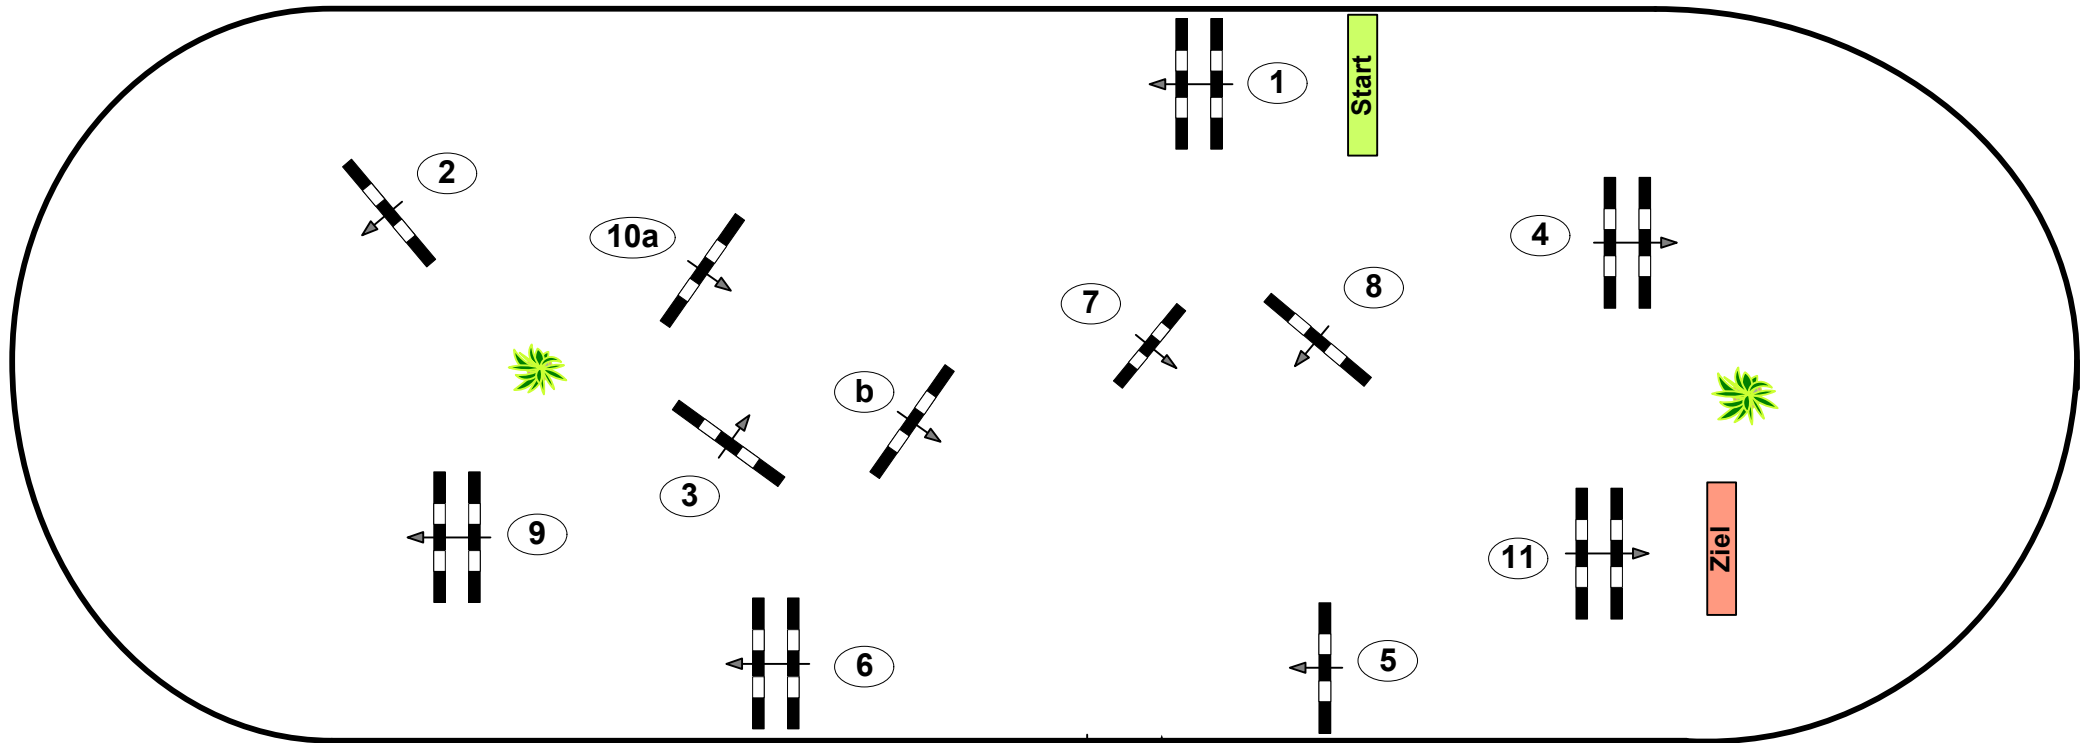

# Neumünster CSI\*

16

Youngster Tour Competition against the clock

Freitag, 21. Oktober 2022

Table: A  
National RG:  
FEI RG / Art. 238.2.1  
Height: 1,25 m

Speed: 350 m/min  
Length: 0 m  
Time allowed: 0 sec  
Time limit: 0 sec

Obstacles: 11  
Efforts: 12  
Penalty sec:  
Closed combination:

1st Jump-off:  
Length: 0 m  
Time allowed: 0 sec  
Time limit: 0 sec

15 20 25 30 35 40 45 50 55

15 20 25 30 35 45 50 55

Jury